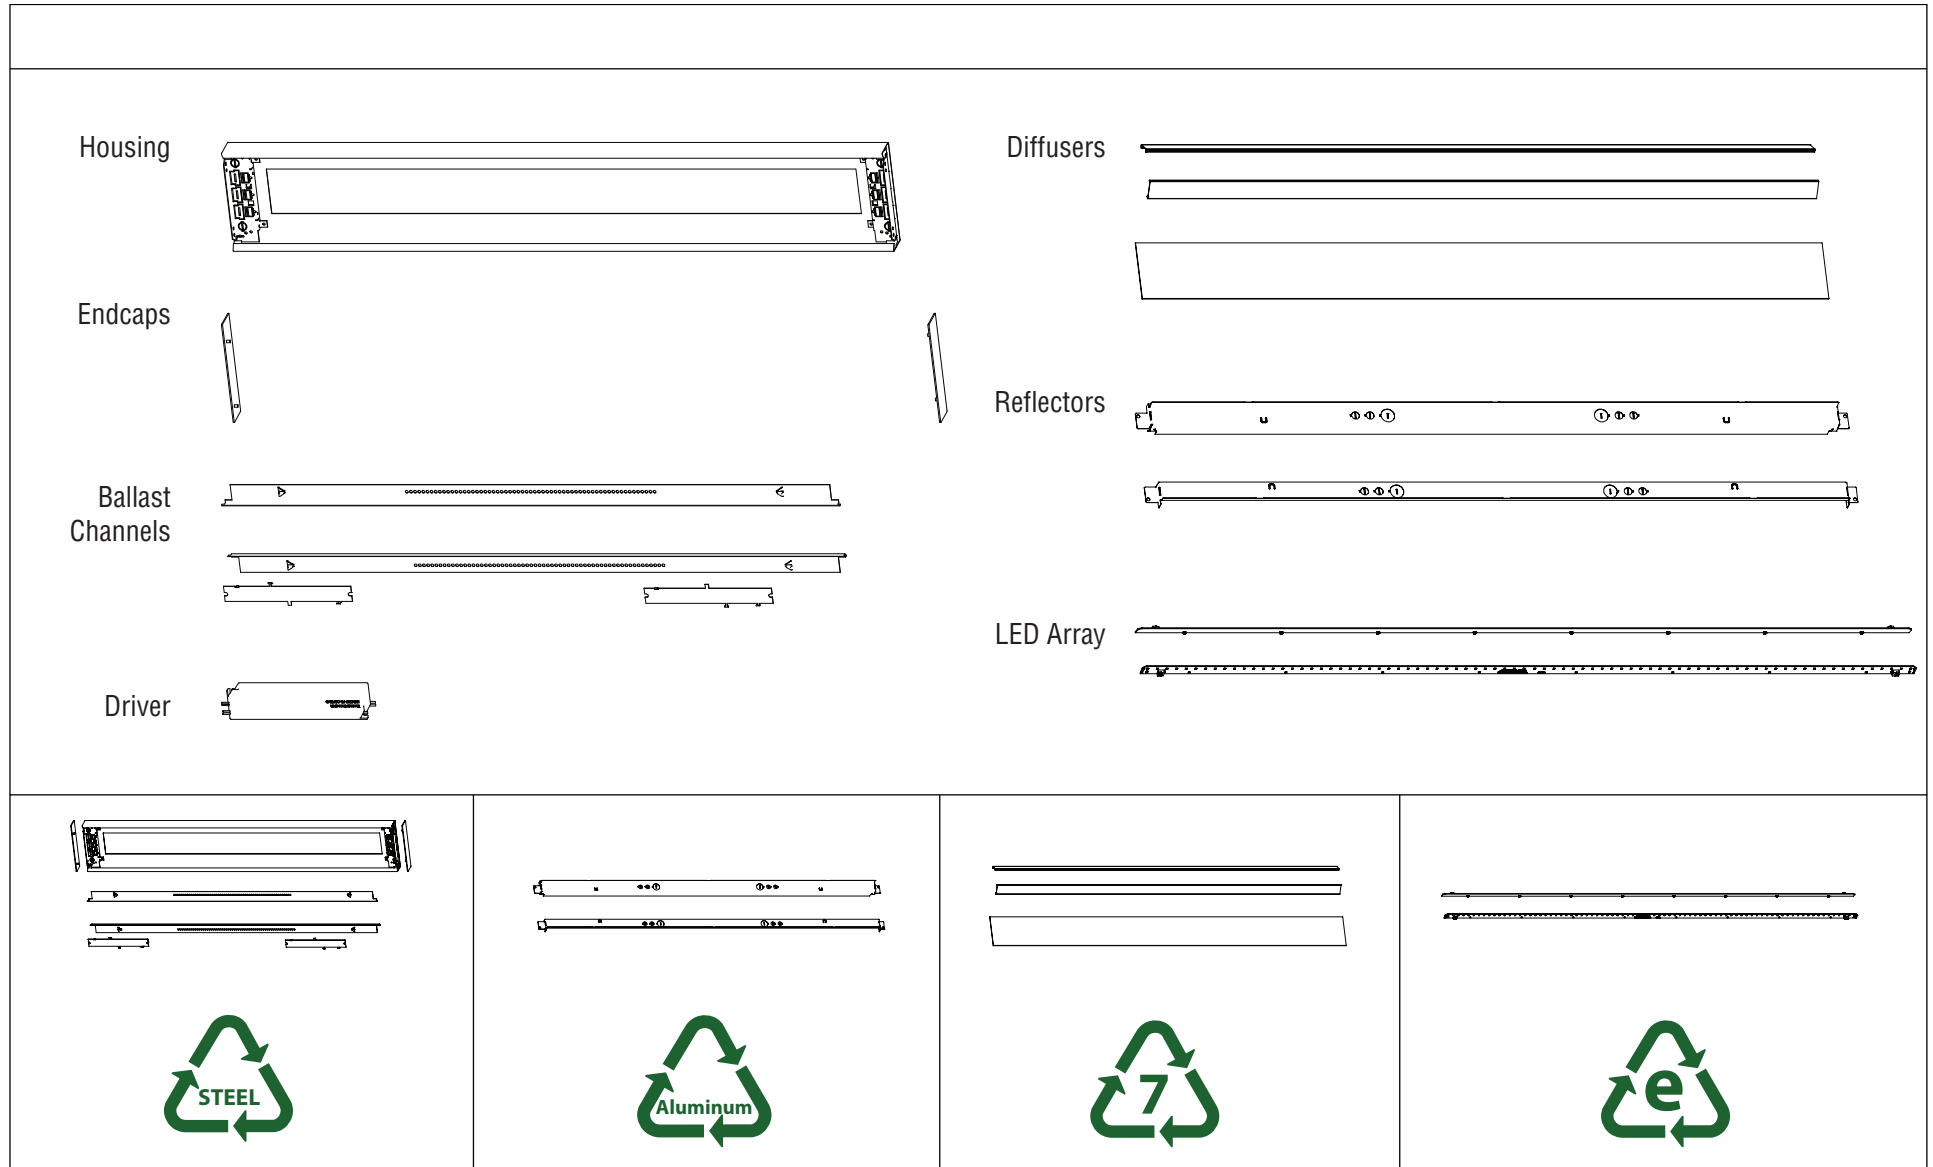

S16 LED 2E Recycling

Disassembly Instructions

FINELITE®
Better Lighting

S16 LED 2E breaks down easily for recycling at the end of usable life.

Patent Pending

© 2020 FINELITE, INC. ALL RIGHTS RESERVED. CP00050 V2 EFFECTIVE DATE: 07/20

* Recycling information typical for all luminaire sizes. Contact factory for more information.

S16 LED 2E Environmental Product Summary

FINELITE[®]
Better Lighting

S16 LED 2E data shown