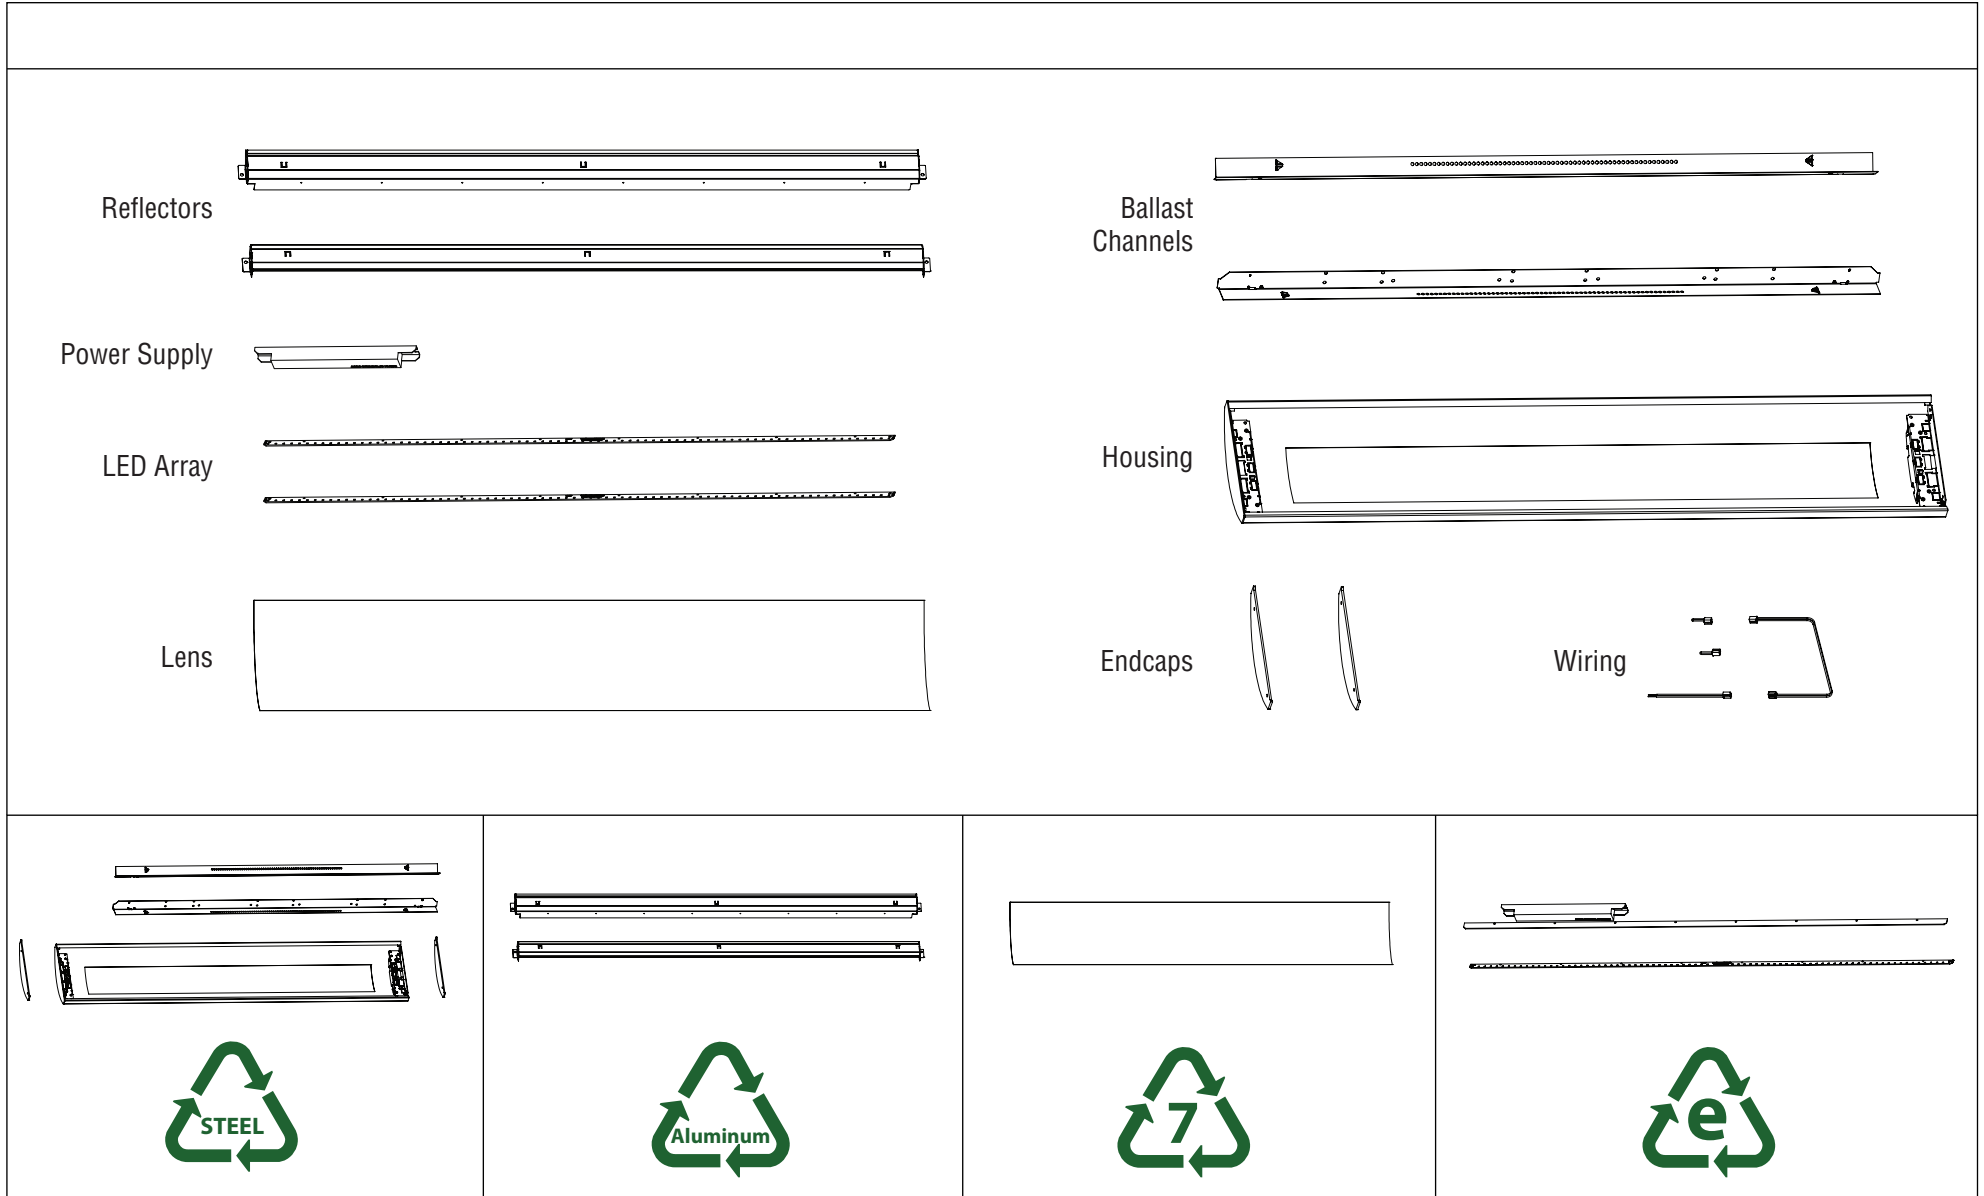

S12 LED 2E Recycling

Disassembly Instructions

S12 LED 2E breaks down easily for recycling at the end of usable life.

Patent Pending

* Recycling information typical for all luminaire sizes. Contact factory for more information.