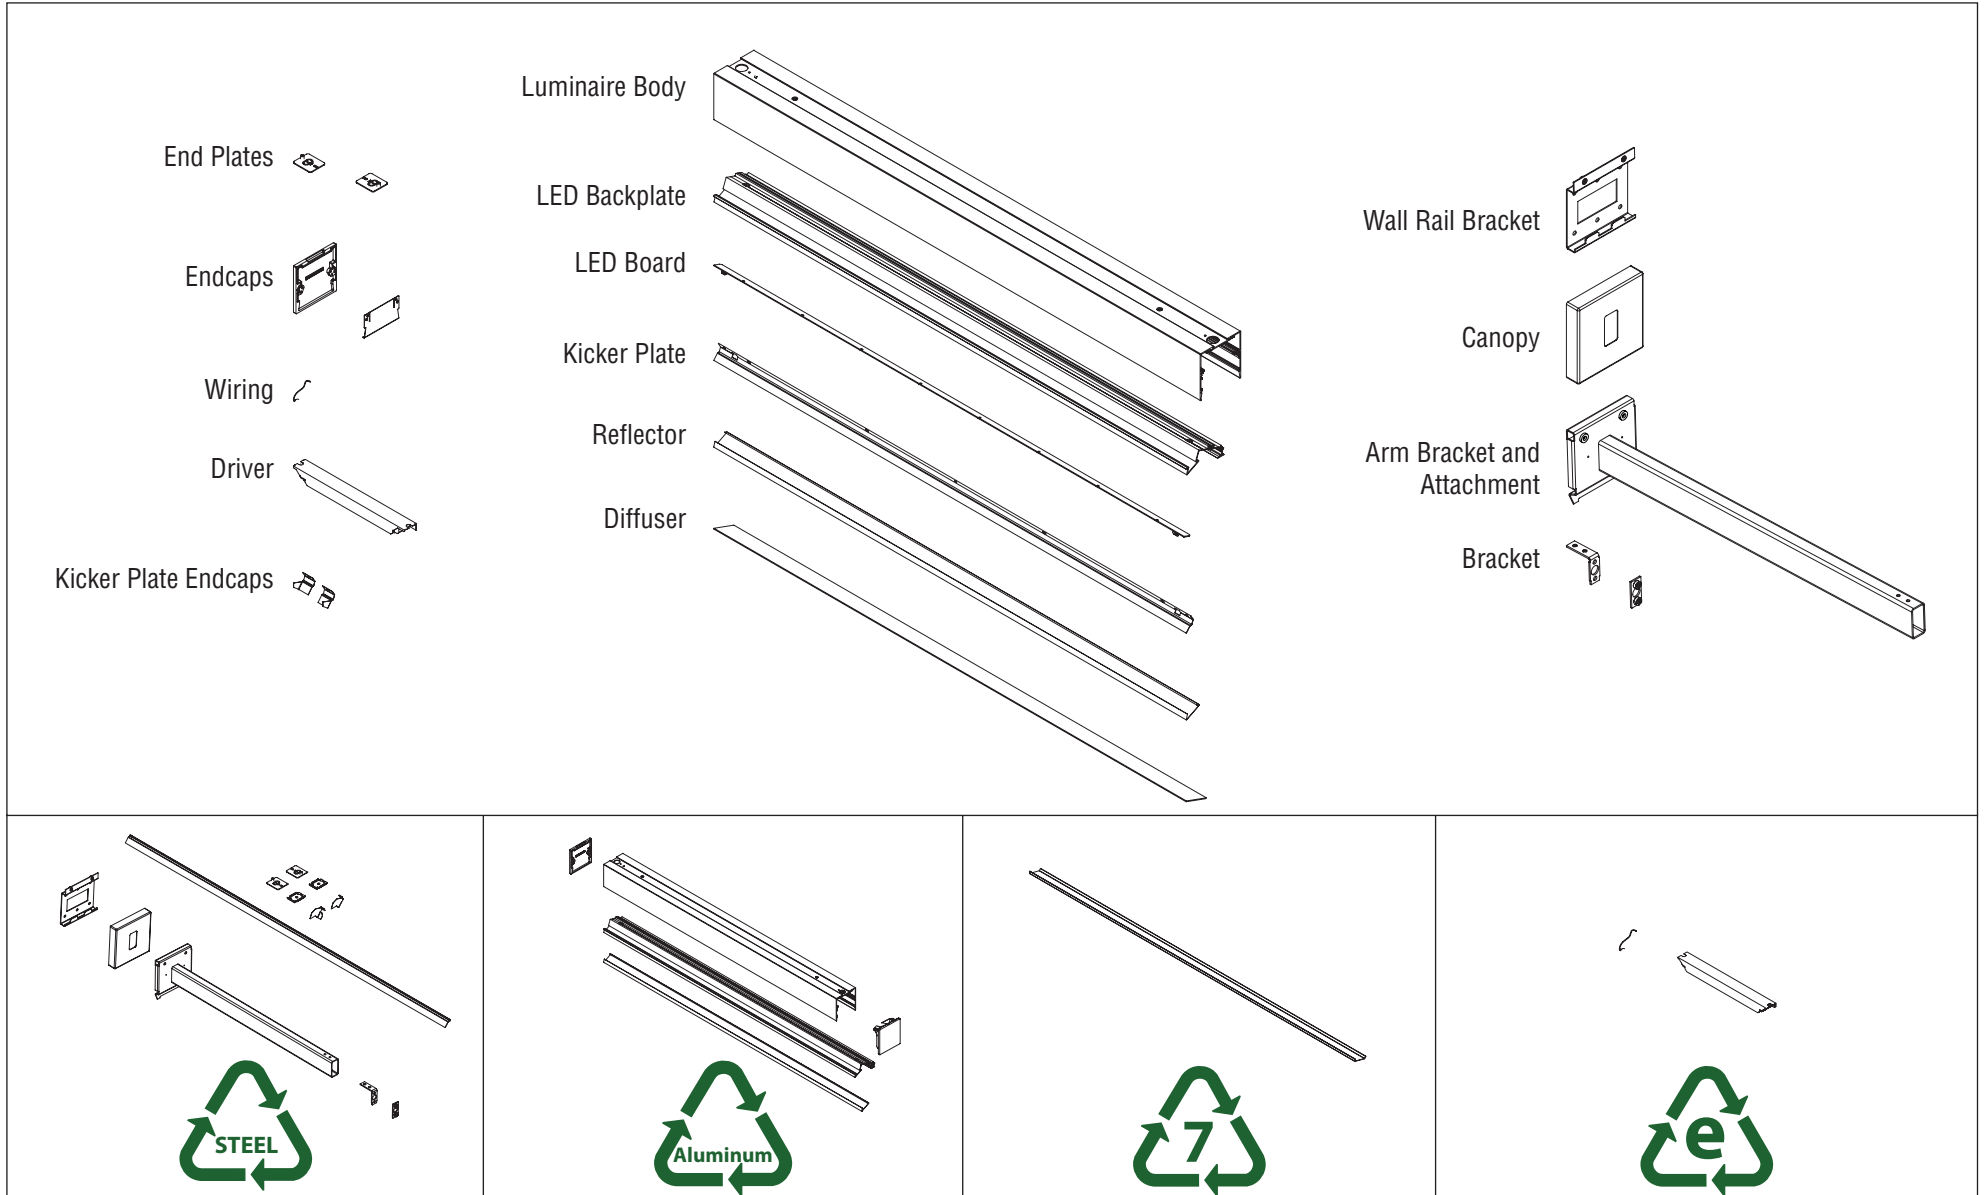

HP-4 Wall Wash Arm Mount

HP-4 WW AM Recycling Luminaire Disassembly Instructions

Luminaire breaks down easily for recycling at the end of usable life*.

*Recycling information typical for all luminaire sizes. Contact factory for more information.