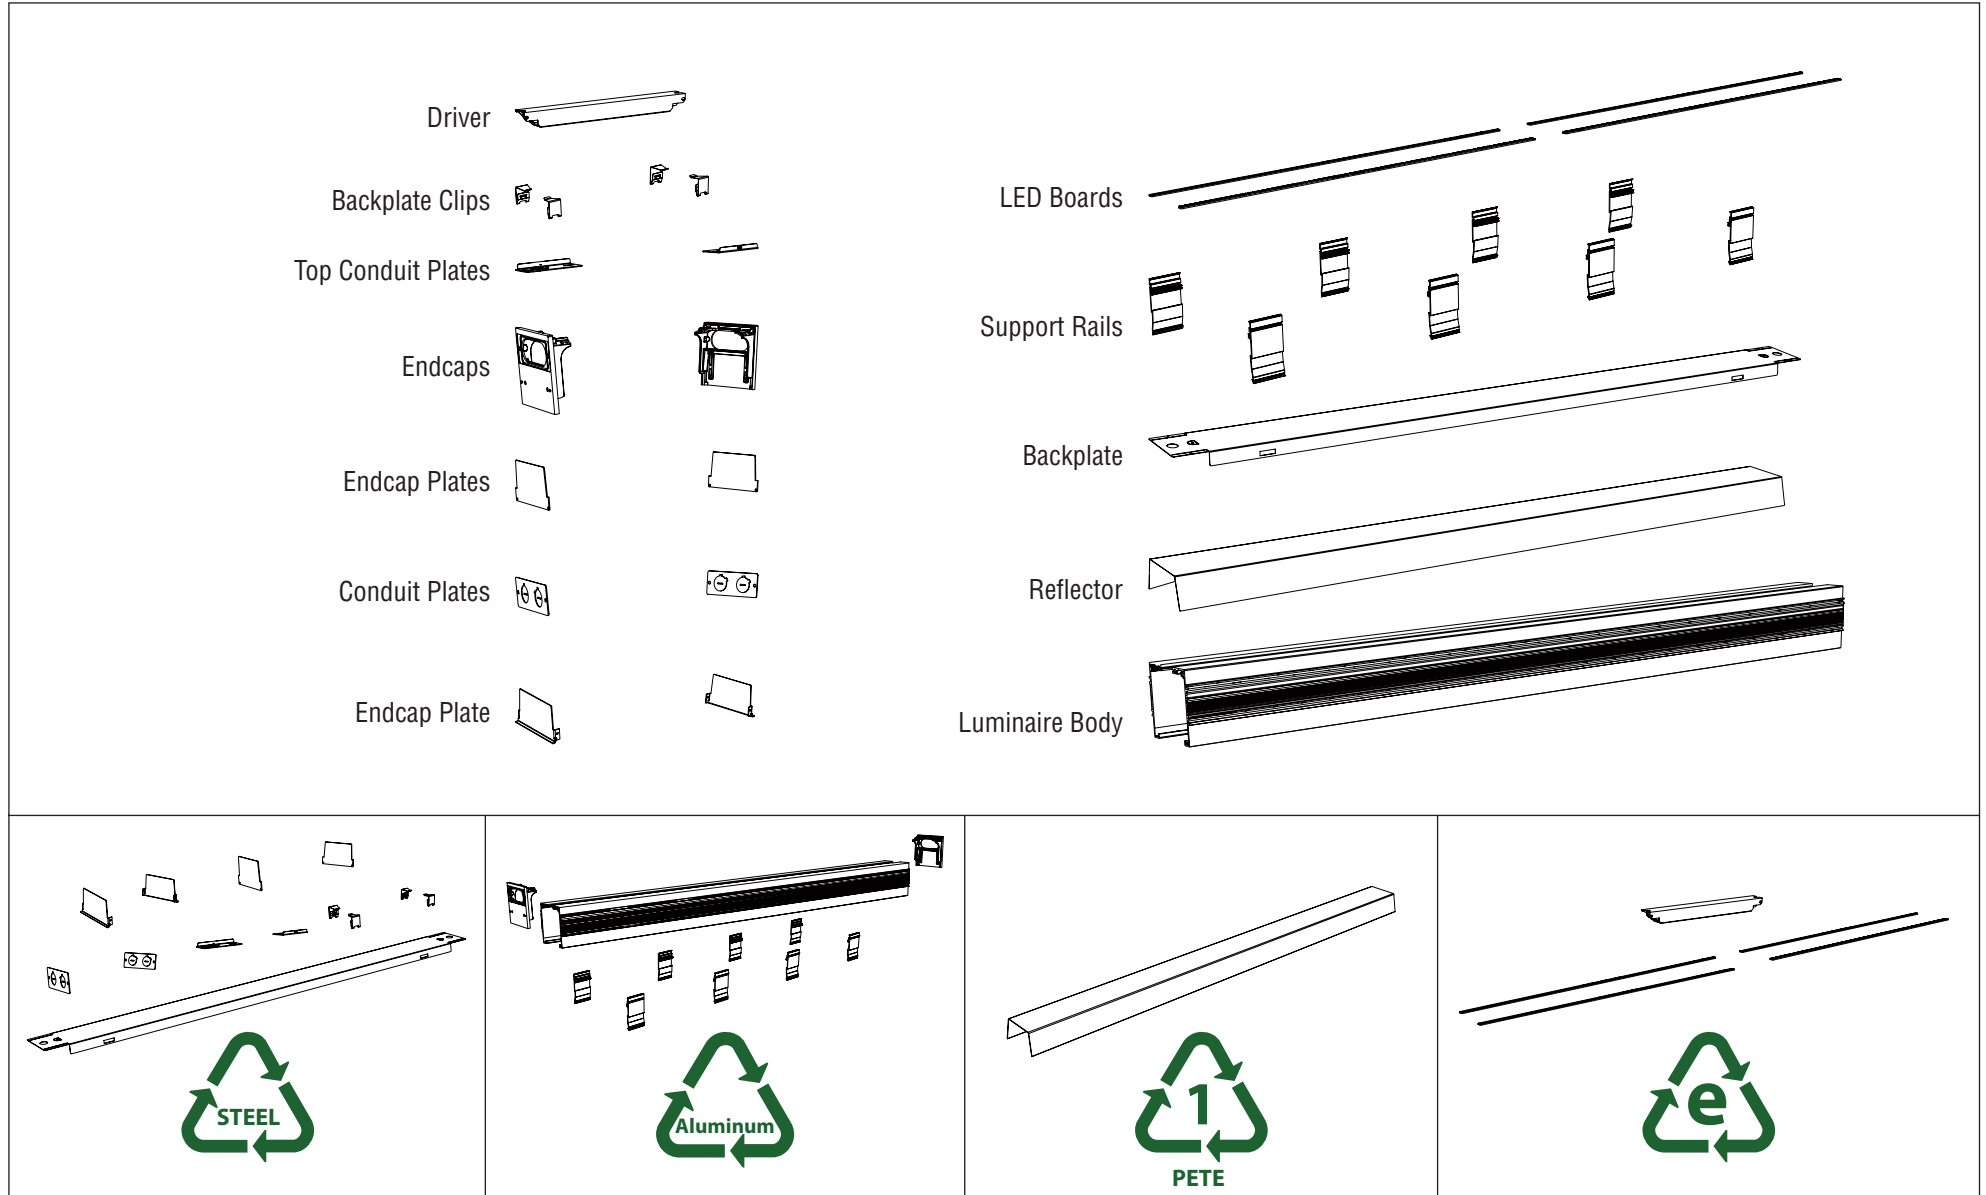

H04 Recessed

H04-R Recycling Luminaire Disassembly Instructions

Luminaire breaks down easily for recycling at the end of usable life*.

© 2020 FINELITE, INC. ALL RIGHTS RESERVED. FORM 0P60087_V2_07/20

*Recycling information typical for all luminaire sizes. Contact factory for more information.

Due to continuing improvements, Finelite reserves the right to change specifications without notice. Please visit www.finelite.com for most current data.

H04 Recessed

H04-R Recycling Luminaire Breakdown

100% Recyclable

H04-R components are constructed from aluminum, steel, e-waste, and plastic. H04-R is 100% recyclable at the end of useful life.