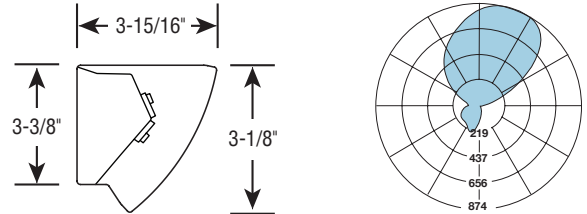

## Series 17 LED ACF SF

Very High Output – 4' Luminaire

Efficacy: 72 lumens per watt

Total Luminaire Output: 2673 lumens (668 lumens/foot)

371 watts (9.3 watts/foot)

CCT: 3500K

ITL LM79 Report 85160

Total Light Output, 3500K, 80 CRI (Lumens)			
S*	B*	H*	V**
1094	1376	2079	2673

Linear Light Output, 3500K, 80 CRI (Lumens Per Foot)			
S*	B*	H*	V**
274	344	520	668

Power, 3500K, 80 CRI (Watts Per Foot)			
S*	B*	H*	V**
3.6	4.6	7.1	9.3

Efficacy, 3500K, 80 CRI (Lumens Per Watt)			
S*	B*	H*	V**
76	75	73	72