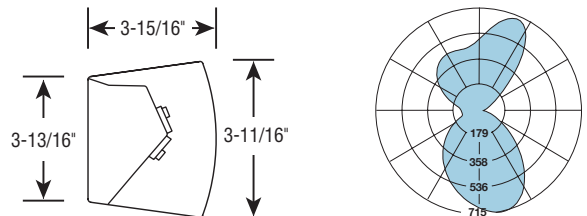

## Series 17 LED VCF SF

Very High Output – 4' Luminaire

Efficacy: 88 lumens per watt

Total Luminaire Output: 3222 lumens (806 lumens/foot)

36.8 watts (9.2 watts/foot)

CCT: 3500K

ITL LM79 Report 85158

Total Light Output, 3500K, 80 CRI (Lumens)			
S*	B*	H*	V**
1319	1658	2506	3222

Linear Light Output, 3500K, 80 CRI (Lumens Per Foot)			
S*	B*	H*	V**
330	415	627	806

Power, 3500K, 80 CRI (Watts Per Foot)			
S*	B*	H*	V**
3.6	4.6	7.0	9.2

Efficacy, 3500K, 80 CRI (Lumens Per Watt)			
S*	B*	H*	V**
92	90	90	88