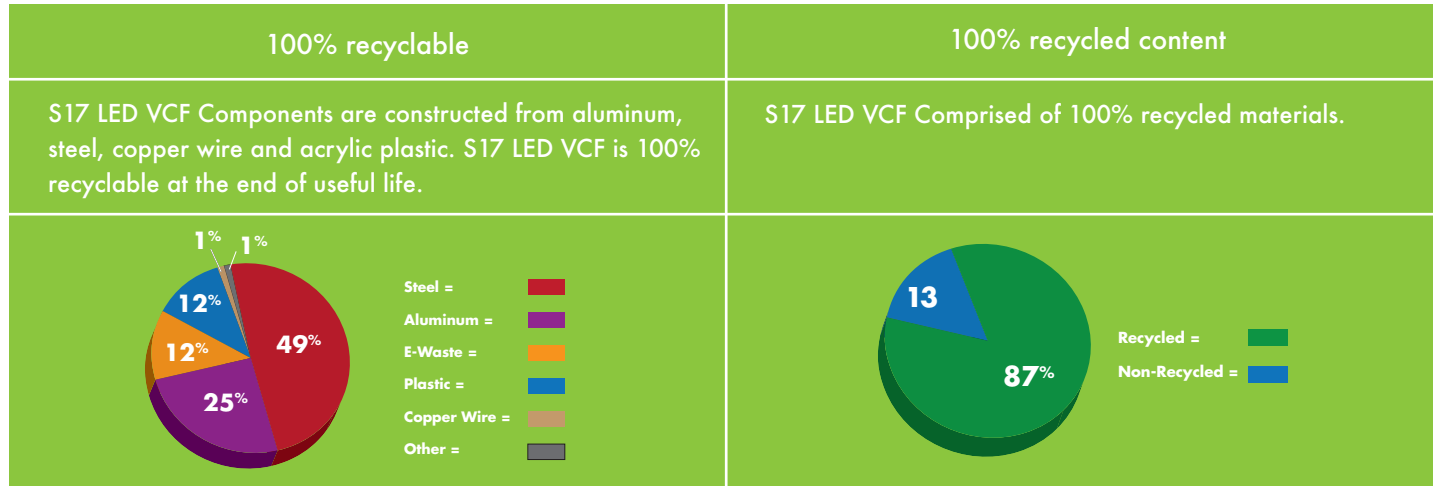

S17 LED VCF Recycling

S17 LED VCF data shown

Due to continuing product improvements, Finelite reserves the right to change specifications without notice. Please visit www.finelite.com for most current data.