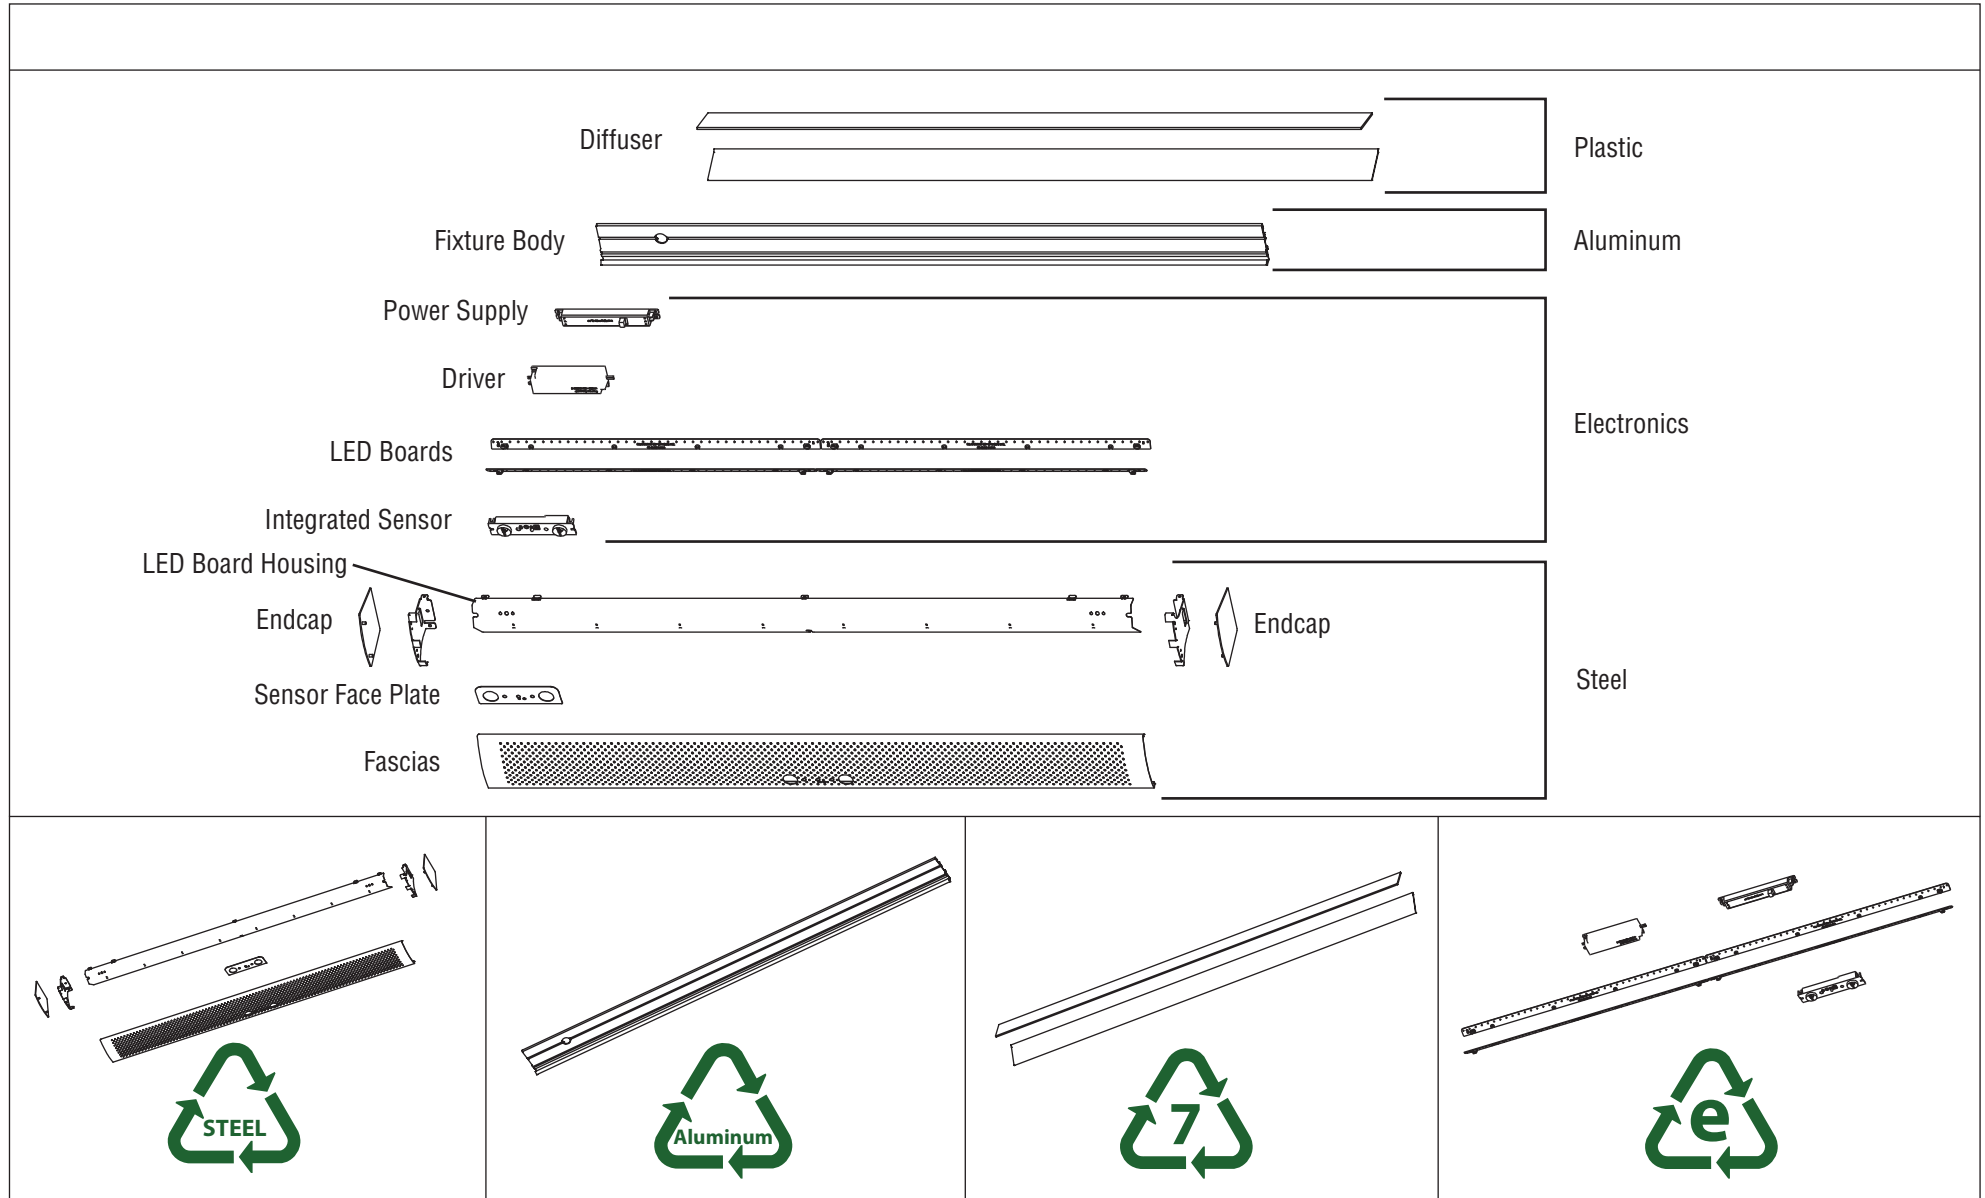

## Disassembly Instructions

**FINELITE**<sup>®</sup>  
Better Lighting

S17 LED VCF breaks down easily for recycling at the end of usable life.

Patent Pending

© 2020 FINELITE, INC. ALL RIGHTS RESERVED. CP60052\_V2\_EFFECTIVE DATE: 07/20