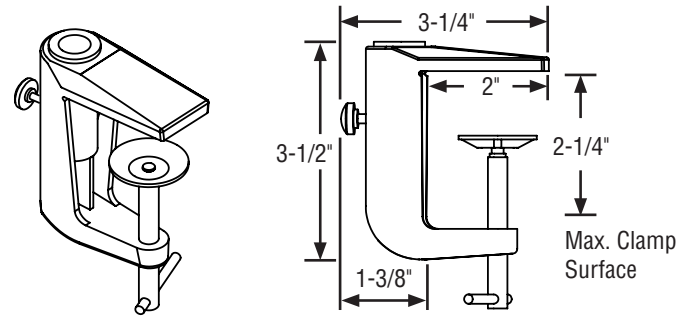

Reach by Finelite™ Installation Instructions

A. Electrical Connections

B. Mounting Side View

C. Complete Installation

The Reach 12" and 18" desk lamp is only Energy Star® qualified with the 8W power supply.