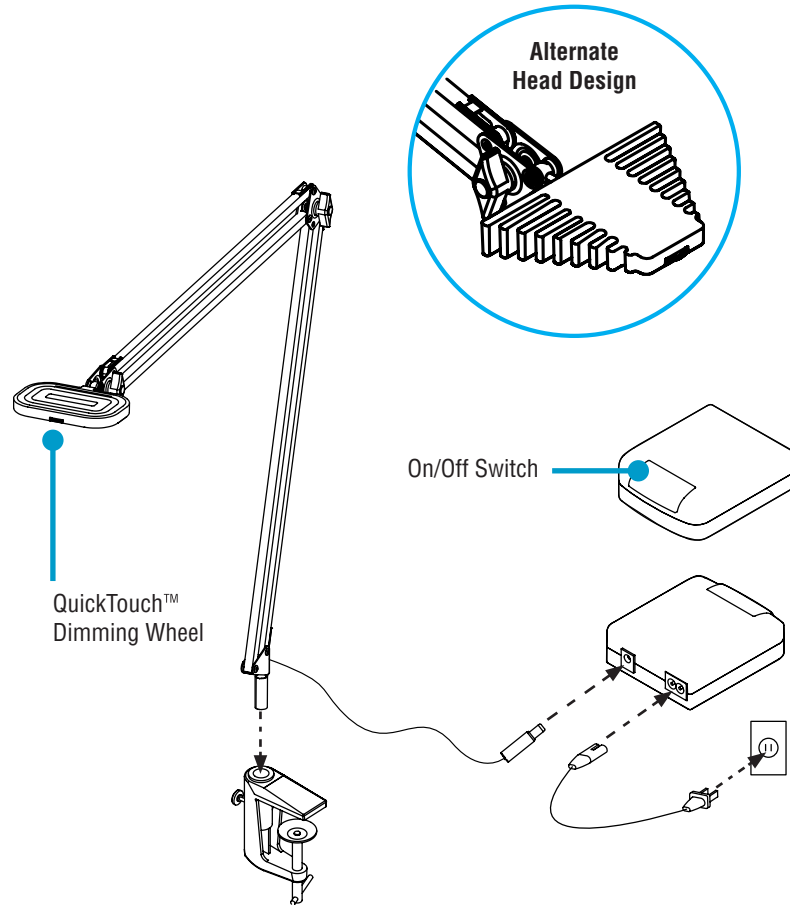

Reach by Finelite™ Installation Instructions

A. Electrical Connections

B. Mounting Side View

C. Complete Installation

The Reach 12" and 18" desk lamp is only Energy Star® qualified with the 8W power supply.