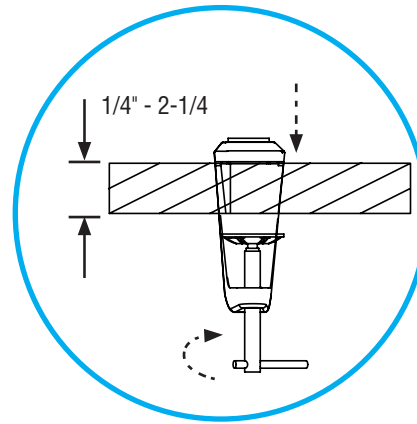

Reach by Finelite™ Installation Instructions

A. Electrical Connections

B. Mounting Side View

C. Complete Installation

The Reach 12" and 18" desk lamp is only Energy Star® qualified with the 8W power supply.