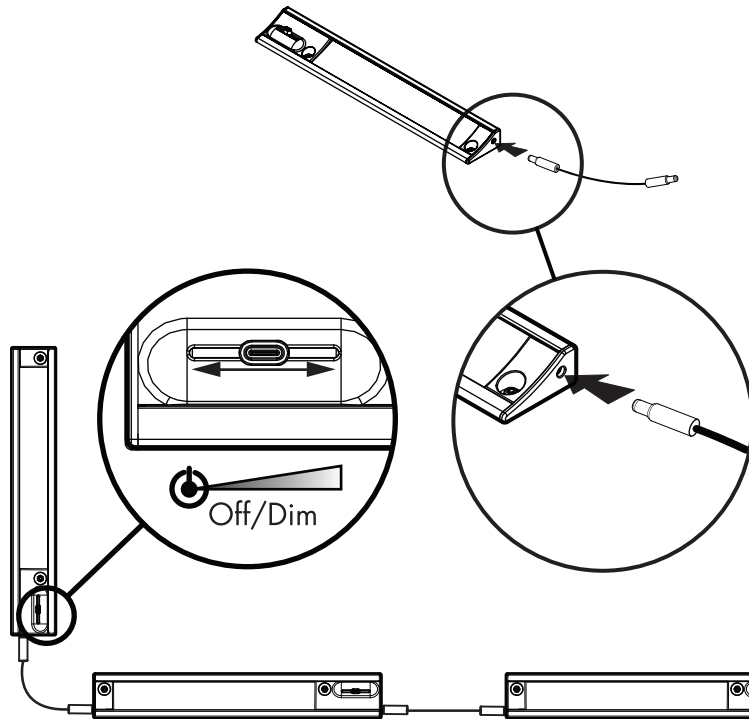

Edge by Finelite™ INSTALLATION INSTRUCTIONS

UNDERCABINET LUMINAIRE

MOUNTING

Wood

Use appropriate #8 screws provided by others.

Rare earth super-magnets provided pre-installed for mounting directly on steel.

NOTE: Remove rare earth magnets when installing with wood screws.

INDIVIDUAL 8W POWER SUPPLY

On/Off Switch (MAIN)

Edge by Finelite™ INSTALLATION INSTRUCTIONS

MULTIPLE UNDERCABINETS

MOUNTING

Rare earth super-magnets provided pre-installed for mounting directly on steel.
NOTE: Remove rare earth magnets when installing with wood screws.