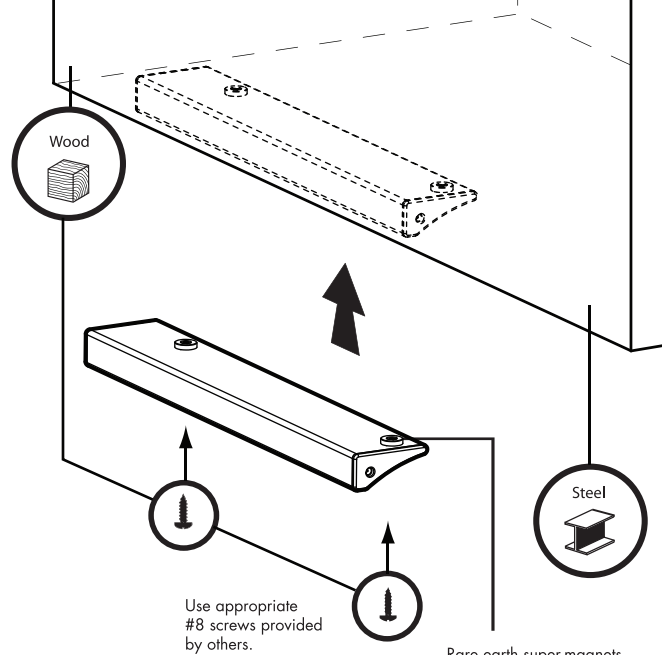

Edge by Finelite™ INSTALLATION INSTRUCTIONS

UNDERCABINET LUMINAIRE

MOUNTING

Wood

Use appropriate #8 screws provided by others.

Rare earth super-magnets provided pre-installed for mounting directly on steel.

NOTE: Remove rare earth magnets when installing with wood screws.

INDIVIDUAL 8W POWER SUPPLY

On/Off Switch (MAIN)

Edge by Finelite™ INSTALLATION INSTRUCTIONS

MULTIPLE UNDERCABINETS

MOUNTING

Rare earth super-magnets provided pre-installed for mounting directly on steel.
NOTE: Remove rare earth magnets when installing with wood screws.