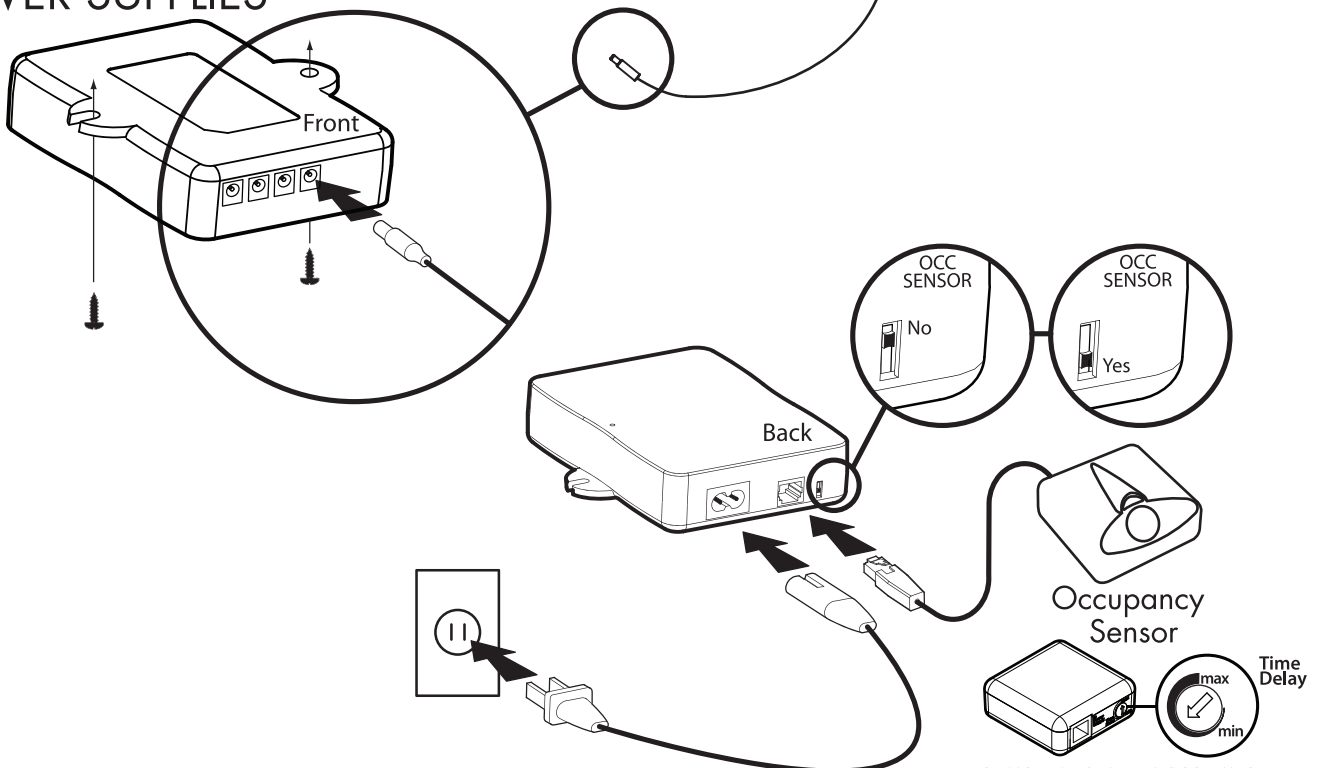

Edge by Finelite™ INSTALLATION INSTRUCTIONS

UNDERCABINET LUMINAIRE

MOUNTING

Wood

Use appropriate #8 screws provided by others.

Rare earth super-magnets provided pre-installed for mounting directly on steel.

NOTE: Remove rare earth magnets when installing with wood screws.

INDIVIDUAL 8W POWER SUPPLY

On/Off Switch (MAIN)

Edge by Finelite™ INSTALLATION INSTRUCTIONS

MULTIPLE UNDERCABINETS

MOUNTING

Rare earth super-magnets provided pre-installed for mounting directly on steel.
NOTE: Remove rare earth magnets when installing with wood screws.

21W or 60W POWER SUPPLIES

FOR MORE INFO, SEE PLS OCCUPANCY SENSOR INSTRUCTION SHEET