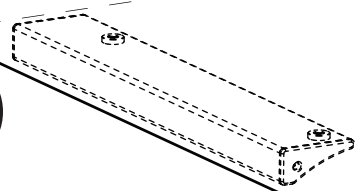

Edge by Finelite™ INSTALLATION INSTRUCTIONS

UNDERCABINET LUMINAIRE

MOUNTING

Wood

Use appropriate #8 screws provided by others.

Rare earth super-magnets provided pre-installed for mounting directly on steel.

NOTE: Remove rare earth magnets when installing with wood screws.

INDIVIDUAL 8W POWER SUPPLY

On/Off Switch (MAIN)

Edge by Finelite™ INSTALLATION INSTRUCTIONS

MULTIPLE UNDERCABINETS

MOUNTING

Rare earth super-magnets provided pre-installed for mounting directly on steel.
NOTE: Remove rare earth magnets when installing with wood screws.