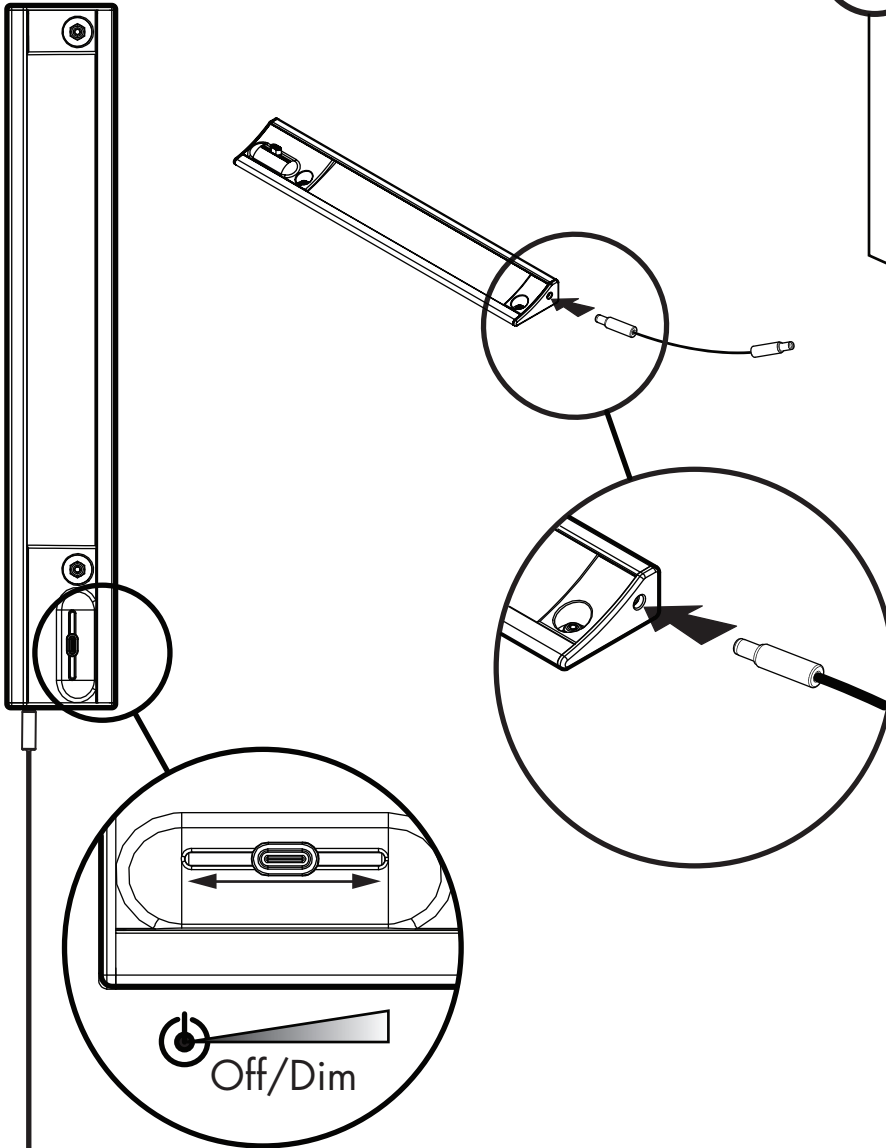

Edge by Finelite™ INSTALLATION INSTRUCTIONS

UNDERCABINET LUMINAIRE

MOUNTING

Wood

Use appropriate #8 screws provided by others.

Rare earth super-magnets provided pre-installed for mounting directly on steel.

NOTE: Remove rare earth magnets when installing with wood screws.

INDIVIDUAL 8W POWER SUPPLY

On/Off Switch (MAIN)

Edge by Finelite™ INSTALLATION INSTRUCTIONS

MULTIPLE UNDERCABINETS

MOUNTING

Rare earth super-magnets provided pre-installed for mounting directly on steel.
NOTE: Remove rare earth magnets when installing with wood screws.

21W or 60W POWER SUPPLIES

FOR MORE INFO, SEE PLS OCCUPANCY SENSOR INSTRUCTION SHEET