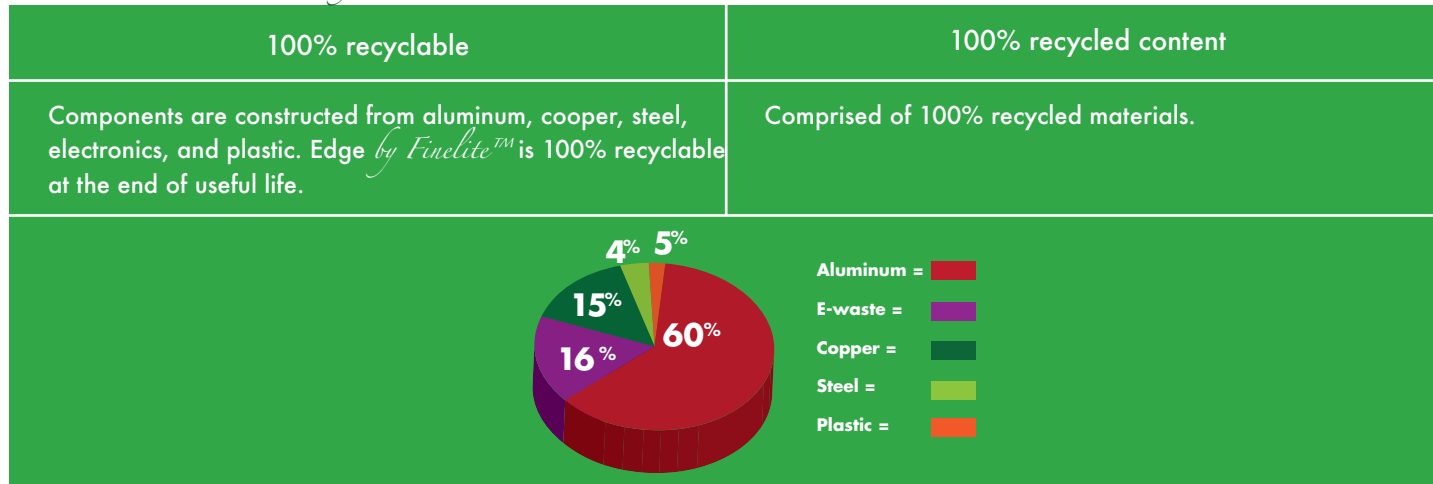

# Edge *by Finelite™* Environmental Product Summary

**FINELITE®**  
Better Lighting

Average for all Edge *by Finelite™* fixture lengths.

Due to continuing product improvements, Finelite reserves the right to change specifications without notice. Please visit [www.finelite.com](http://www.finelite.com) for most current data.