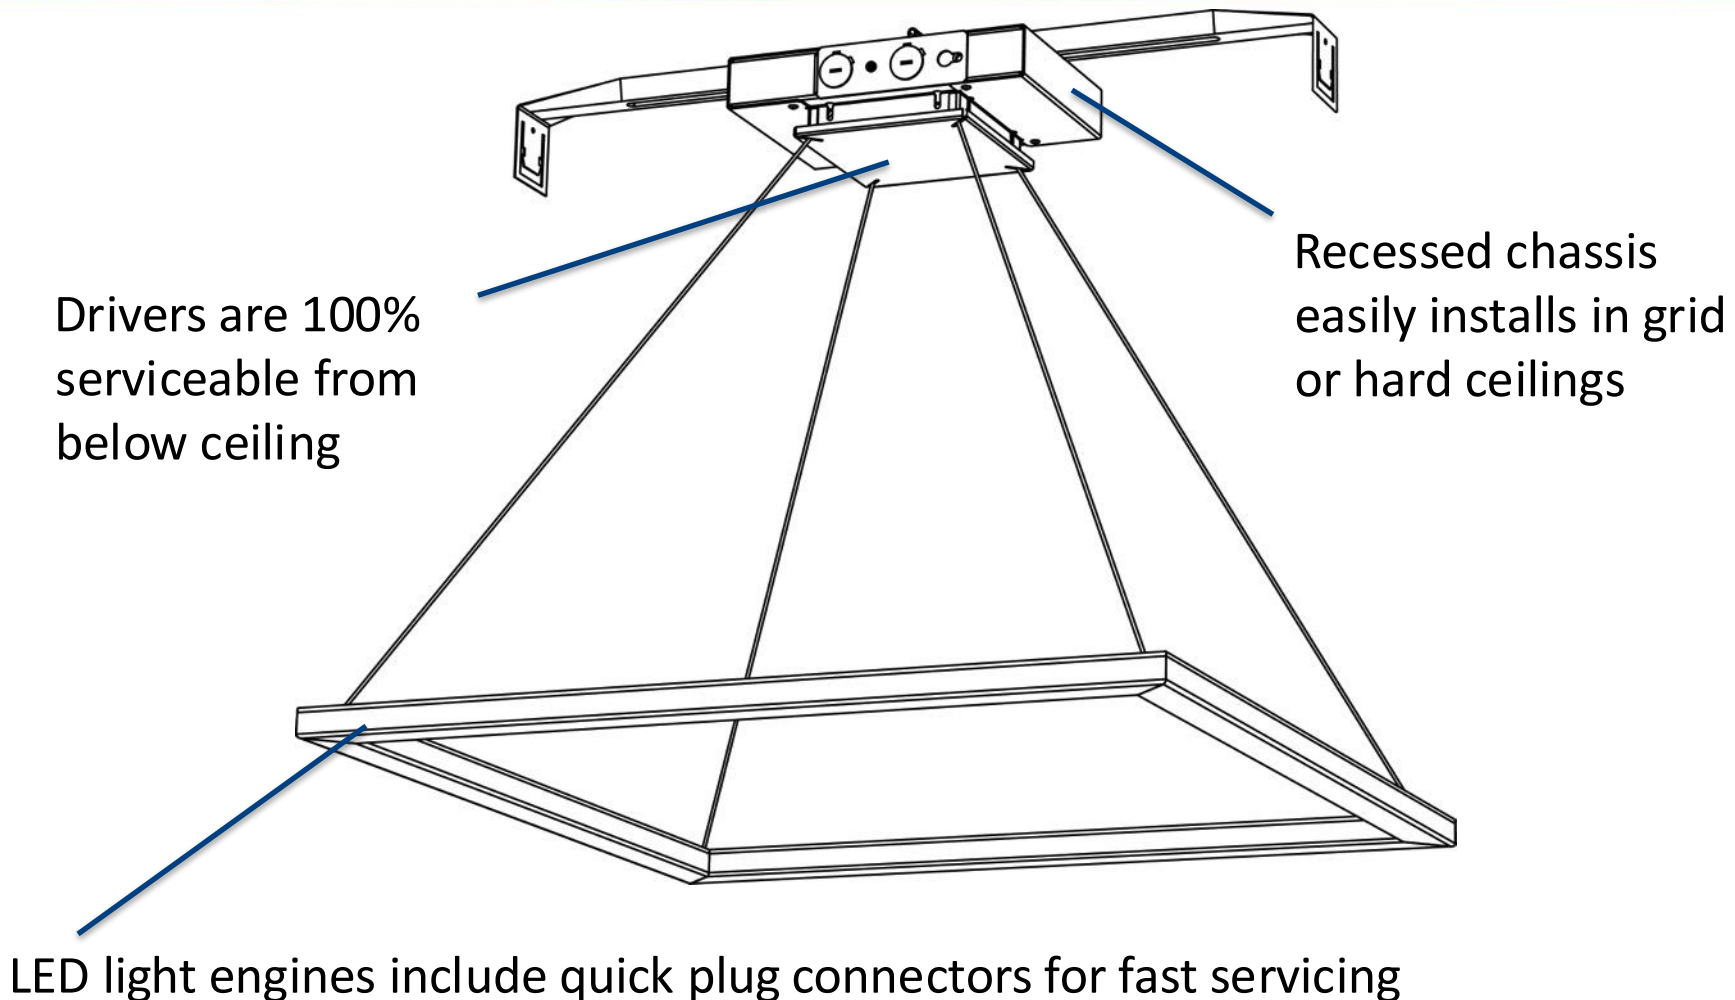

E1 - Installation and Maintenance