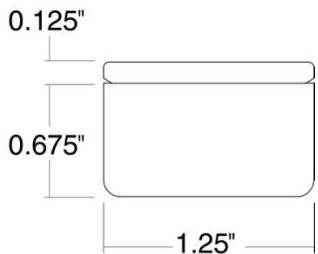

E1-Indirect LED

Minimalist Shape. Breakthrough Performance.

E1 - Minimalist Shape

- E1 is just over 1" wide and under 1" tall

E1 - Light Engine

- Long-life mid-power LEDs
- Available in Standard Output (SO) or High Output (HO) lumen packages
- L90 to 100,000 hours

E1 - Linear

Linear Lengths

Standard 2', 3', and 4' section lengths can be combined to make longer runs. 8' length requires three suspension points. Runs require a suspension point every 4'.

Lumen Packages

- SO – 200 lumens/foot
- HO – 375 lumens/foot

Lumen Distribution per 4-Foot Section

	3500K		4000K	
Total Lumens	HO - 1520	SO - 838	HO - 1578*	SO - 867*
Wattage (watts)	19.7	9.2	19.7	9.2
System Efficacy (LPW)	77.2	91.1	80.1	94.2

E1 - Configuration

Standard Configurations

Lumen Packages

- SO – 200 lumens/foot
- HO – 375 lumens/foot

Lumen Distribution -2'x2'

	3500K		4000K	
Total Lumens	HO - 2993	SO - 1650	HO - 3107*	SO - 1707*
Wattage (watts)	35.7	18	35.7	18
System Efficacy (LPW)	83.8	91.7	87	94.8