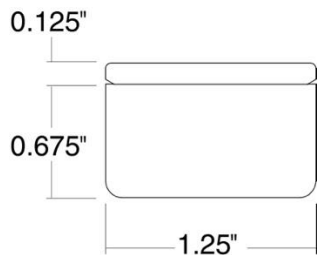

E1 - Linear

Linear Lengths

Standard 2', 3', and 4' section lengths can be combined to make longer runs. 8' length requires three suspension points. Runs require a suspension point every 4'.

Lumen Packages

- SO – 200 lumens/foot
- HO – 375 lumens/foot

Lumen Distribution per 4-Foot Section

	3500K		4000K	
Total Lumens	HO - 1520	SO - 838	HO - 1578*	SO - 867*
Wattage (watts)	19.7	9.2	19.7	9.2
System Efficacy (LPW)	77.2	91.1	80.1	94.2

E1 - Configuration

Standard Configurations

Lumen Packages

- SO – 200 lumens/foot
- HO – 375 lumens/foot

Lumen Distribution -2'x2'

	3500K		4000K	
Total Lumens	HO - 2993	SO - 1650	HO - 3107*	SO - 1707*
Wattage (watts)	35.7	18	35.7	18
System Efficacy (LPW)	83.8	91.7	87	94.8