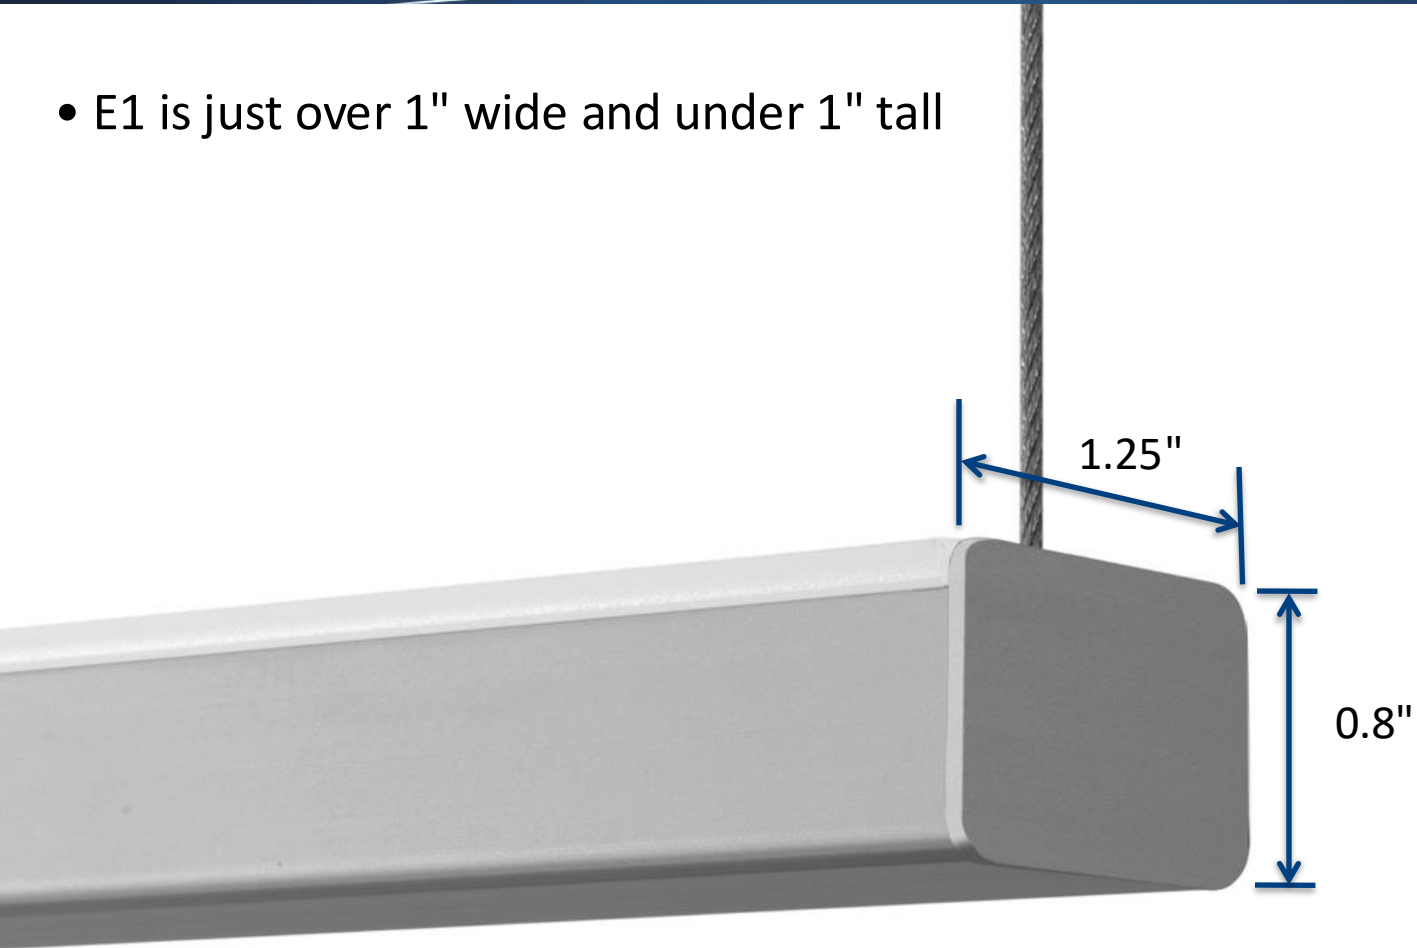

E1-Indirect LED

Minimalist Shape. Breakthrough Performance.

E1 - Minimalist Shape

- E1 is just over 1" wide and under 1" tall

E1 - Light Engine

- Long-life mid-power LEDs
- Available in Standard Output (SO) or High Output (HO) lumen packages
- L90 to 100,000 hours

E1 - Linear

- Highest efficacy in the <2" aperture luminaires
- SO and HO lumen packages
- Fully-adjustable (FA) aircraft cable – standard
- Micro white power cord
- Remote driver accessible from below the ceiling

E1 - Linear

Linear Lengths

Standard 2', 3', and 4' section lengths can be combined to make longer runs. 8' length requires three suspension points. Runs require a suspension point every 4'.

Lumen Packages