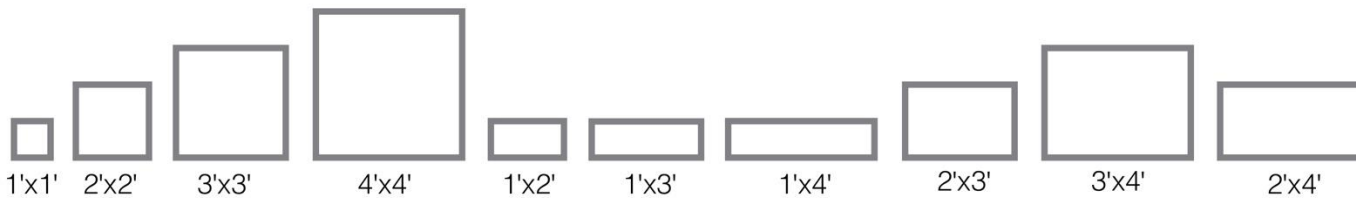

E1 - Configuration

Standard Configurations