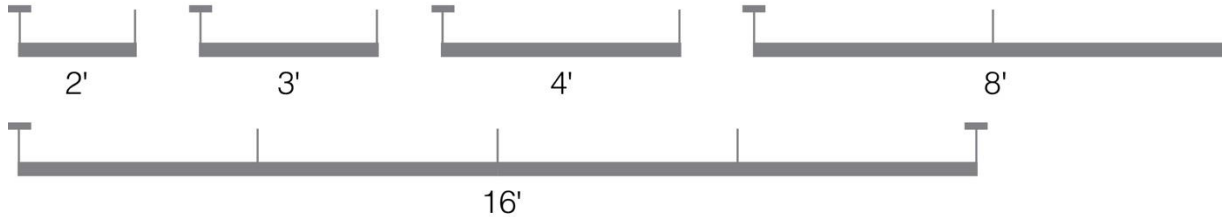

E1-Indirect LED

Minimalist Shape. Breakthrough Performance.

E1 - Minimalist Shape

- E1 is just over 1" wide and under 1" tall

E1 - Light Engine

- Long-life mid-power LEDs
- Available in Standard Output (SO) or High Output (HO) lumen packages
- L90 to 100,000 hours

E1 - Linear

- Highest efficacy in the <2" aperture luminaires
- SO and HO lumen packages
- Fully-adjustable (FA) aircraft cable – standard
- Micro white power cord
- Remote driver accessible from below the ceiling

E1 - Linear

Linear Lengths

Standard 2', 3', and 4' section lengths can be combined to make longer runs. 8' length requires three suspension points. Runs require a suspension point every 4'.

Lumen Packages