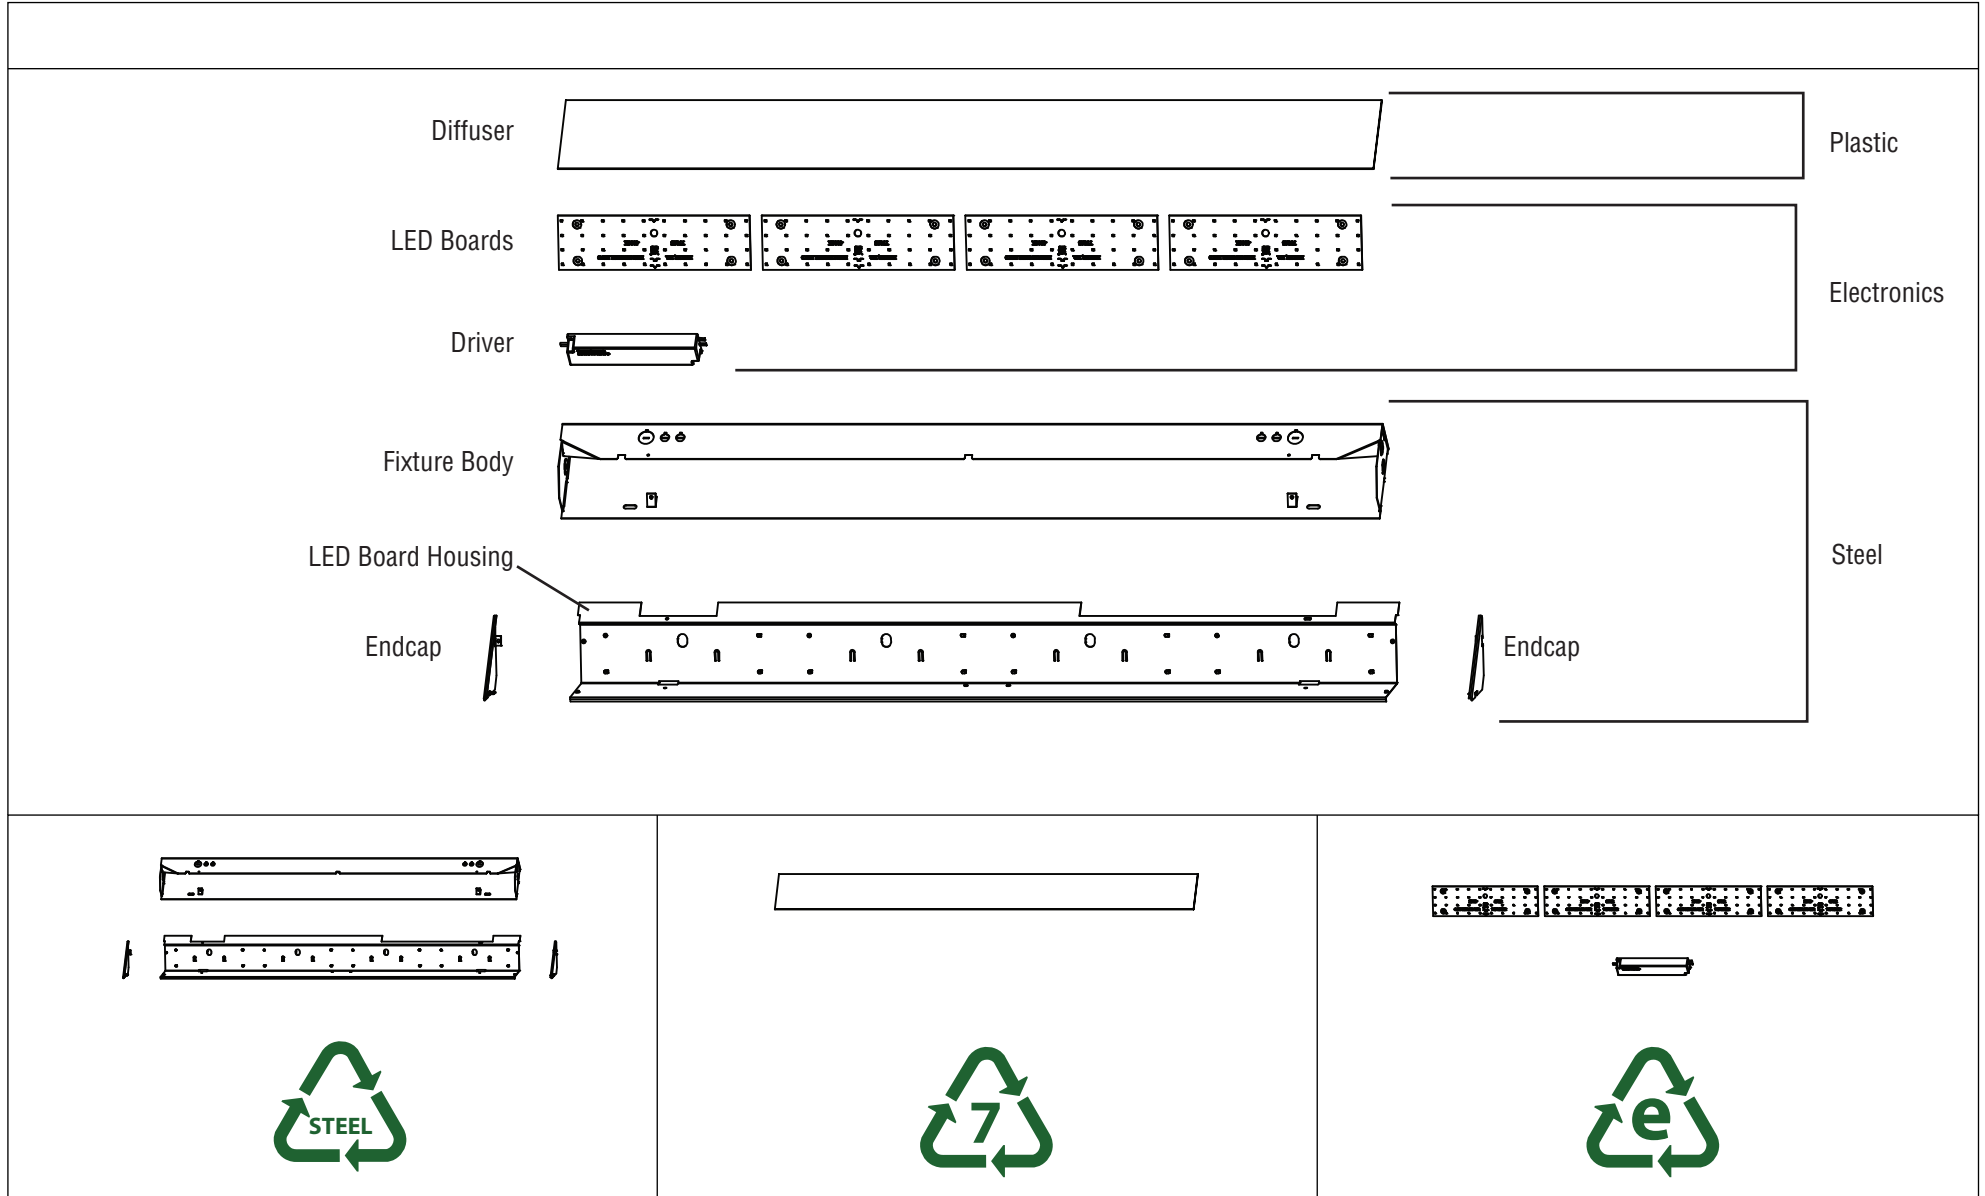

S11 LED Recycling

Disassembly Instructions

FINELITE[®]
Better Lighting

S11 LED breaks down easily for recycling at the end of usable life.

Patent Pending

* Recycling information typical for all luminaire sizes. Contact factory for more information.

A brand of  **legrand**[®]

© 2020 FINELITE, INC. ALL RIGHTS RESERVED. OPG0051 V2 EFFECTIVE DATE: 07/20

S11 LED Recycling

S11 LED data shown