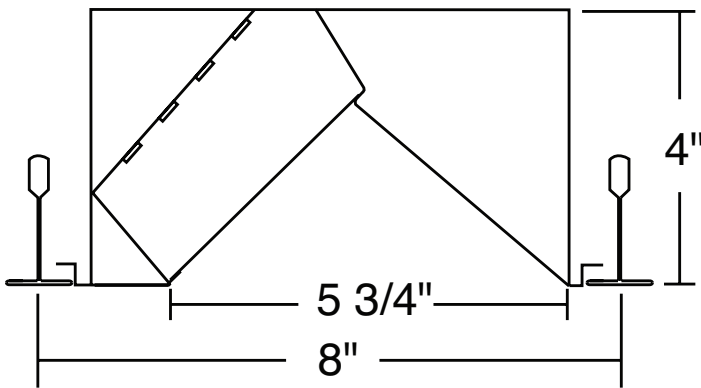

High Performance Wall LED

FINELITE[®]
Better Lighting

The High Performance Wall (HPW, HPW LED) is a recessed, asymmetric wall wash that delivers uniform vertical illumination.

This product is enrolled in the International Living Future Institute (ILFI) Declare 2.0 Program and is third-party verified with options achieving Red List Approved and Declared status.

Declare.

Specification

Available Sizes

CCT: 3000K, 3500K, 4000K, or Tunable White (2700K – 6500K)

CRI: 80+ (standard) or 90+

Output: 800 to 7812 total lumens

Efficacy: 106 to 109 LPW

The Finelite LED Difference