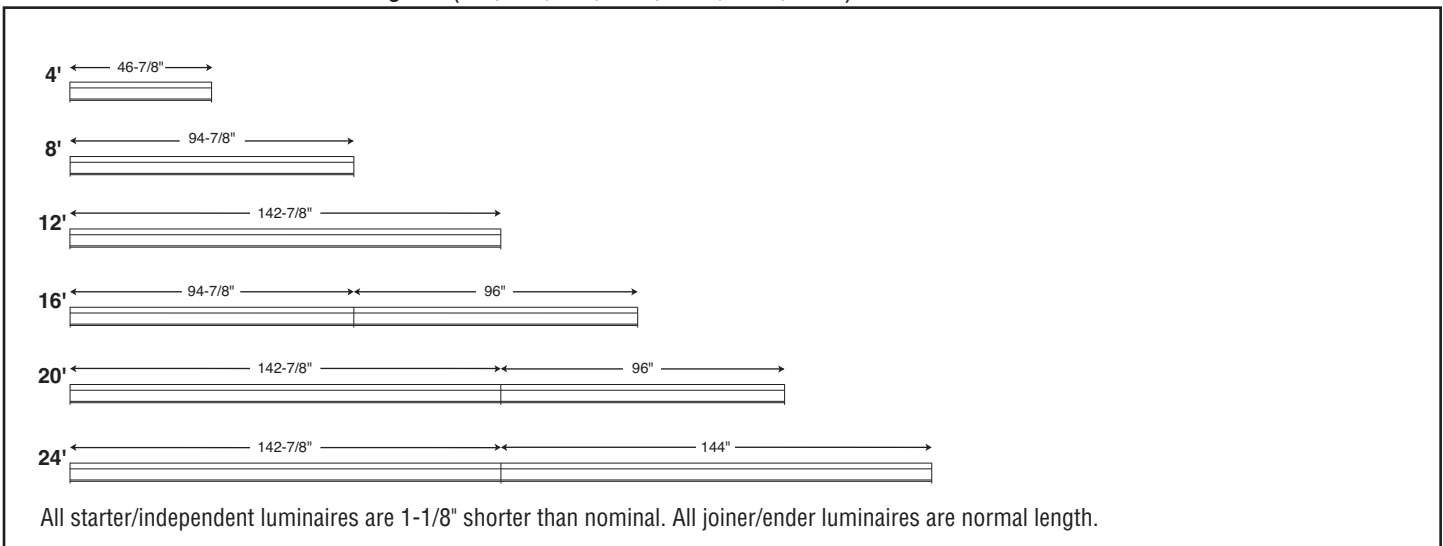

Recessed T-Bar Luminaire Lengths (C1, C2, C3, C3F, C1T, C2T, TZ6)