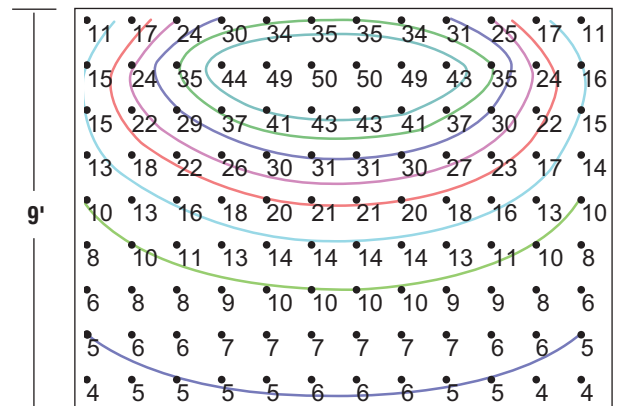

HP-4 Wall Wash Recessed Mounting and Feed Guide

FINELITE[®]
Better Lighting

FEED OPTIONS

Recessed T-Bar Luminaire Lengths (C1, C2, C3, C3F, C1T, C2T, TZ6)

Recessed Non-T-Bar Support Locations (VF, SF)

© 2018 FINELITE, INC. ALL RIGHTS RESERVED. CP-G0066_V2_08/18

HP-4 Wall Wash Recessed Mounting and Feed Guide

FINELITE[®]
Better Lighting

SETBACK INFO AND APPLICATION DATA

High Output with Kicker
 Total luminaire output: 1450 Lumens (363 lumens/foot)
 19.1 Watts (4.8 watts/foot)
 CCT: 3500K

Luminaire length: 8'
 To Bottom of the luminaire: 9'-0"
 Room reflectances: 80-50-20
 Maintained illuminance levels – LLF 0.90"

Setback Distance - 2'

Setback Distance - 2.5'

© 2018 FINELITE, INC. ALL RIGHTS RESERVED. CFG00066_V2 08/18