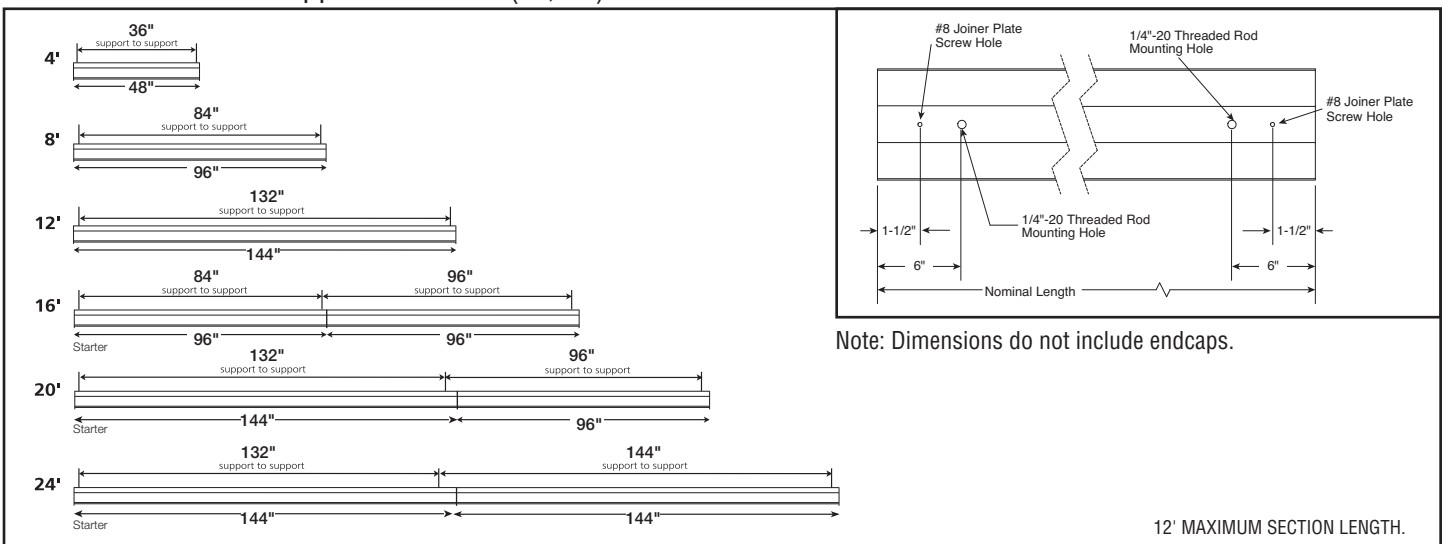

HP-4 Wall Wash Recessed Mounting and Feed Guide

FINELITE[®]
Better Lighting

FEED OPTIONS

Recessed T-Bar Luminaire Lengths (C1, C2, C3, C3F, C1T, C2T, TZ6)

Recessed Non-T-Bar Support Locations (VF, SF)

© 2018 FINELITE, INC. ALL RIGHTS RESERVED. CP-G0066_V2_08/18

HP-4 Wall Wash Recessed Mounting and Feed Guide

FINELITE[®]
Better Lighting

SETBACK INFO AND APPLICATION DATA

High Output with Kicker
 Total luminaire output: 1450 Lumens (363 lumens/foot)
 19.1 Watts (4.8 watts/foot)
 CCT: 3500K

Luminaire length: 8'
 To Bottom of the luminaire: 9'-0"
 Room reflectances: 80-50-20
 Maintained illuminance levels – LLF 0.90"

Setback Distance - 2'

Setback Distance - 2.5'

© 2018 FINELITE, INC. ALL RIGHTS RESERVED. CFG00066_V2 08/18