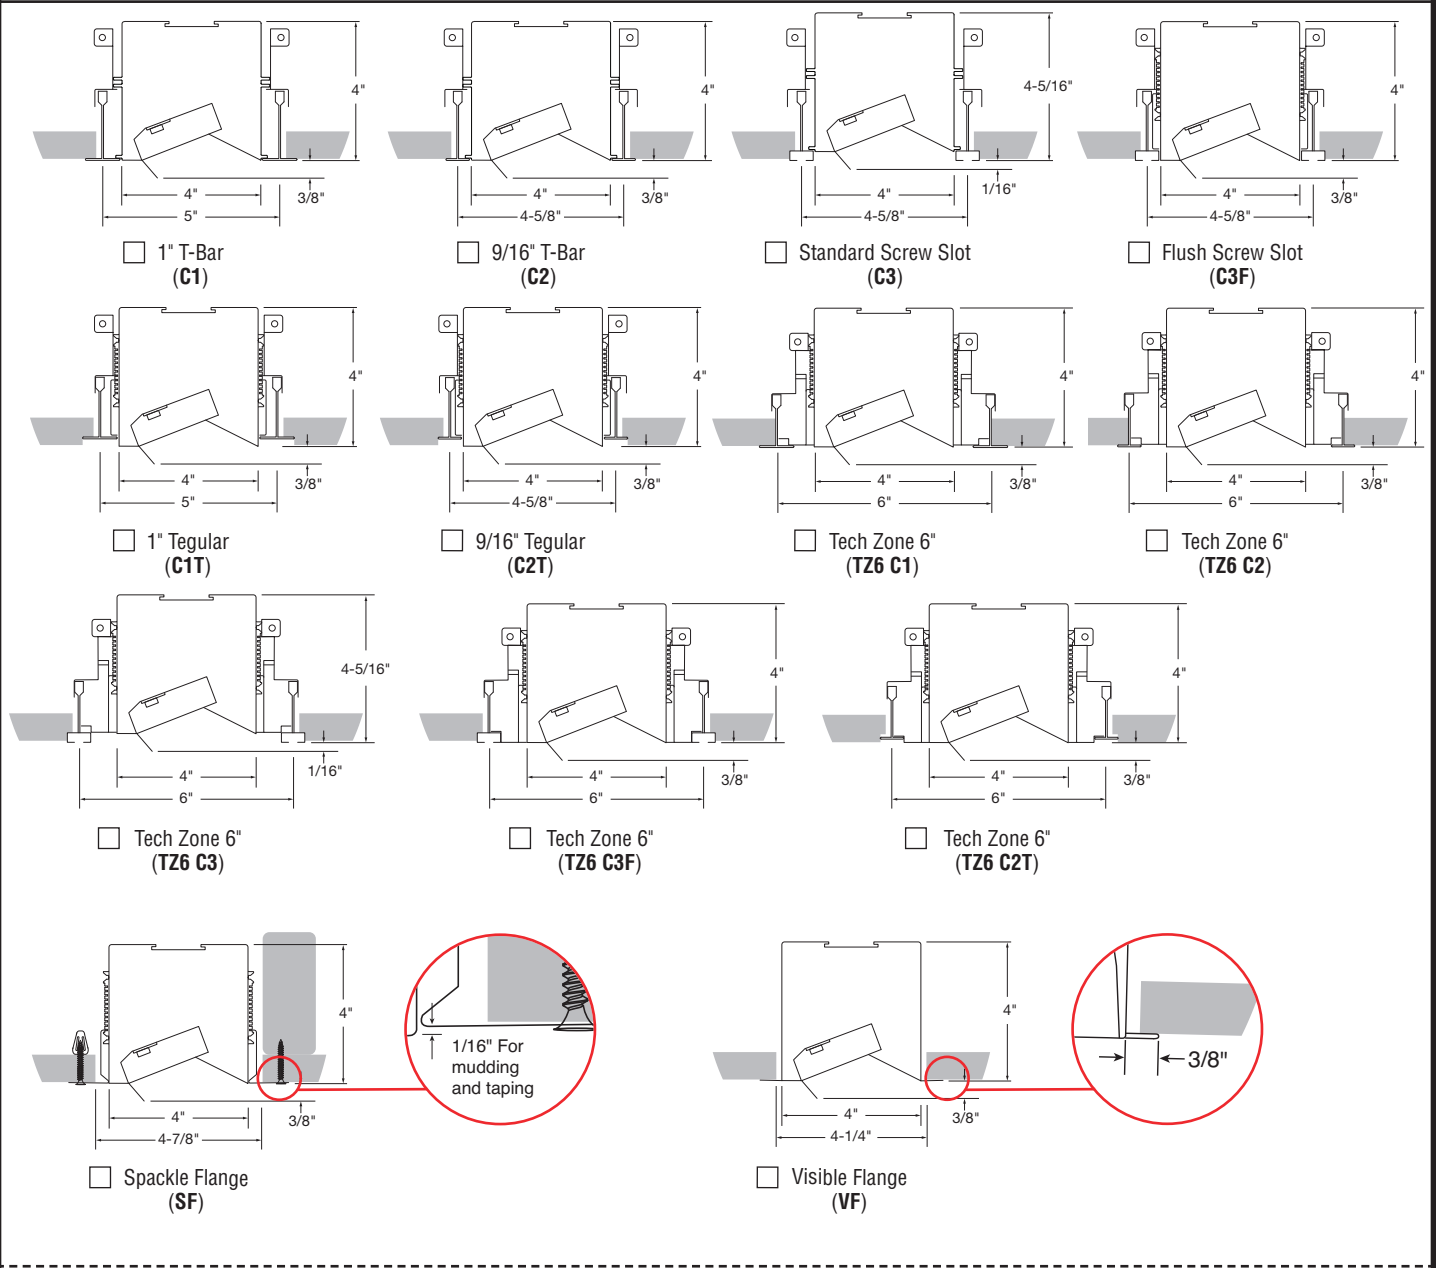

HP-4 Wall Wash Recessed Mounting and Feed Guide

Wall Wash
Kicker

Wall Wash
Non-Kicker

Customer: _____ Job: _____ PO: _____

RECESSED MOUNTING OPTIONS

* Note: +/- 1/16"

© 2018 FINELITE, INC. ALL RIGHTS RESERVED. CPG0066_V2 08/18

HP-4 Wall Wash Recessed Mounting and Feed Guide

FINELITE[®]
Better Lighting

FEED OPTIONS

Recessed T-Bar Luminaire Lengths (C1, C2, C3, C3F, C1T, C2T, TZ6)

Recessed Non-T-Bar Support Locations (VF, SF)

© 2018 FINELITE, INC. ALL RIGHTS RESERVED. CP-G0066_V2_08/18

HP-4 Wall Wash Recessed Mounting and Feed Guide

FINELITE[®]
Better Lighting

SETBACK INFO AND APPLICATION DATA

High Output with Kicker
 Total luminaire output: 1450 Lumens (363 lumens/foot)
 19.1 Watts (4.8 watts/foot)
 CCT: 3500K

Luminaire length: 8'
 To Bottom of the luminaire: 9'-0"
 Room reflectances: 80-50-20
 Maintained illuminance levels – LLF 0.90"

Setback Distance - 2'

Setback Distance - 2.5'

© 2018 FINELITE, INC. ALL RIGHTS RESERVED. CFG00066_V2 08/18