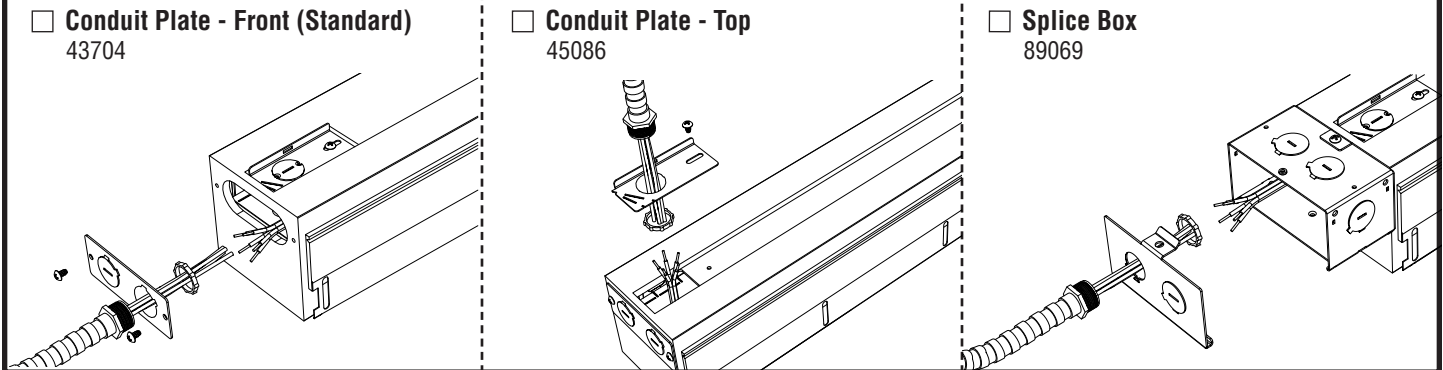

HP-4 Wall Wash Recessed Mounting and Feed Guide

Wall Wash
Kicker

Wall Wash
Non-Kicker

Customer: _____ Job: _____ PO: _____

RECESSED MOUNTING OPTIONS

* Note: +/- 1/16"

© 2018 FINELITE, INC. ALL RIGHTS RESERVED. CPG0066_V2 08/18

HP-4 Wall Wash Recessed Mounting and Feed Guide

FINELITE[®]
Better Lighting

FEED OPTIONS

Recessed T-Bar Luminaire Lengths (C1, C2, C3, C3F, C1T, C2T, TZ6)

Recessed Non-T-Bar Support Locations (VF, SF)

© 2018 FINELITE, INC. ALL RIGHTS RESERVED. CP-G0066_V2_08/18

HP-4 Wall Wash Recessed Mounting and Feed Guide

FINELITE[®]
Better Lighting

SETBACK INFO AND APPLICATION DATA

High Output with Kicker
 Total luminaire output: 1450 Lumens (363 lumens/foot)
 19.1 Watts (4.8 watts/foot)
 CCT: 3500K