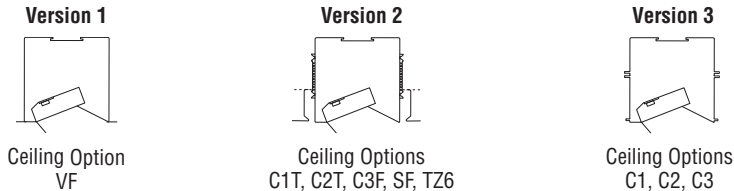

HP-4 Wall Wash Recessed Mounting and Feed Guide

Wall Wash
Kicker

Wall Wash
Non-Kicker

Customer: _____ Job: _____ PO: _____

RECESSED MOUNTING OPTIONS

* Note: +/- 1/16"

© 2018 FINELITE, INC. ALL RIGHTS RESERVED. CPG0066_V2 08/18

HP-4 Wall Wash Recessed Mounting and Feed Guide

FINELITE[®]
Better Lighting

FEED OPTIONS

Recessed T-Bar Luminaire Lengths (C1, C2, C3, C3F, C1T, C2T, TZ6)

Recessed Non-T-Bar Support Locations (VF, SF)

© 2018 FINELITE, INC. ALL RIGHTS RESERVED. CP-G0066_V2_08/18