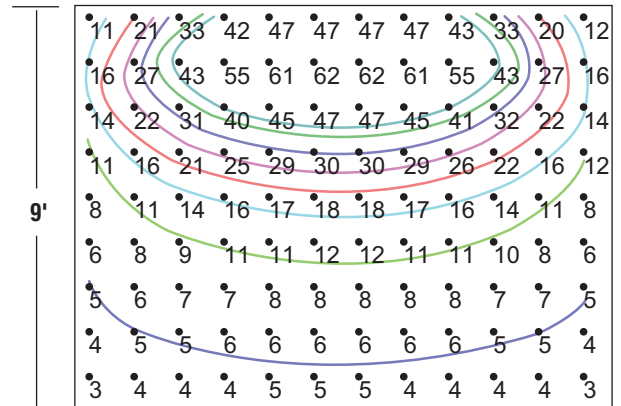

HP-4 Wall Wash Recessed Mounting and Feed Guide

FINELITE[®]
Better Lighting

FEED OPTIONS

Recessed T-Bar Luminaire Lengths (C1, C2, C3, C3F, C1T, C2T, TZ6)

Recessed Non-T-Bar Support Locations (VF, SF)

© 2018 FINELITE, INC. ALL RIGHTS RESERVED. CP-G0066_V2_08/18

HP-4 Wall Wash Recessed Mounting and Feed Guide

FINELITE[®]
Better Lighting

SETBACK INFO AND APPLICATION DATA

High Output with Kicker
 Total luminaire output: 1450 Lumens (363 lumens/foot)
 19.1 Watts (4.8 watts/foot)
 CCT: 3500K

Luminaire length: 8'
 To Bottom of the luminaire: 9'-0"
 Room reflectances: 80-50-20
 Maintained illuminance levels – LLF 0.90"

Setback Distance - 2'

Setback Distance - 2.5'

© 2018 FINELITE, INC. ALL RIGHTS RESERVED. CFG00066_V2 08/18