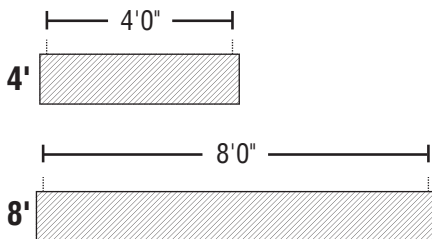

Unlit Mounting and Feed Guide

HP-2 ACOUSTIC BAFFLE UNLIT

FINELITE®
Better Lighting

Customer: _____ Job: _____ PO: _____

SUSPENSION TYPES

Fully Adjustable
1/4 X 20 threaded coupler

50" Standard
89512

100" Standard - 89513

150" Standard - 89514

Custom

Standard Fixture Lengths & Support Locations

MOUNTING HARDWARE

On-Grid 1" T-Bar Support
94001

C1

On-Grid 9/16" T-Bar Support
94020

C2