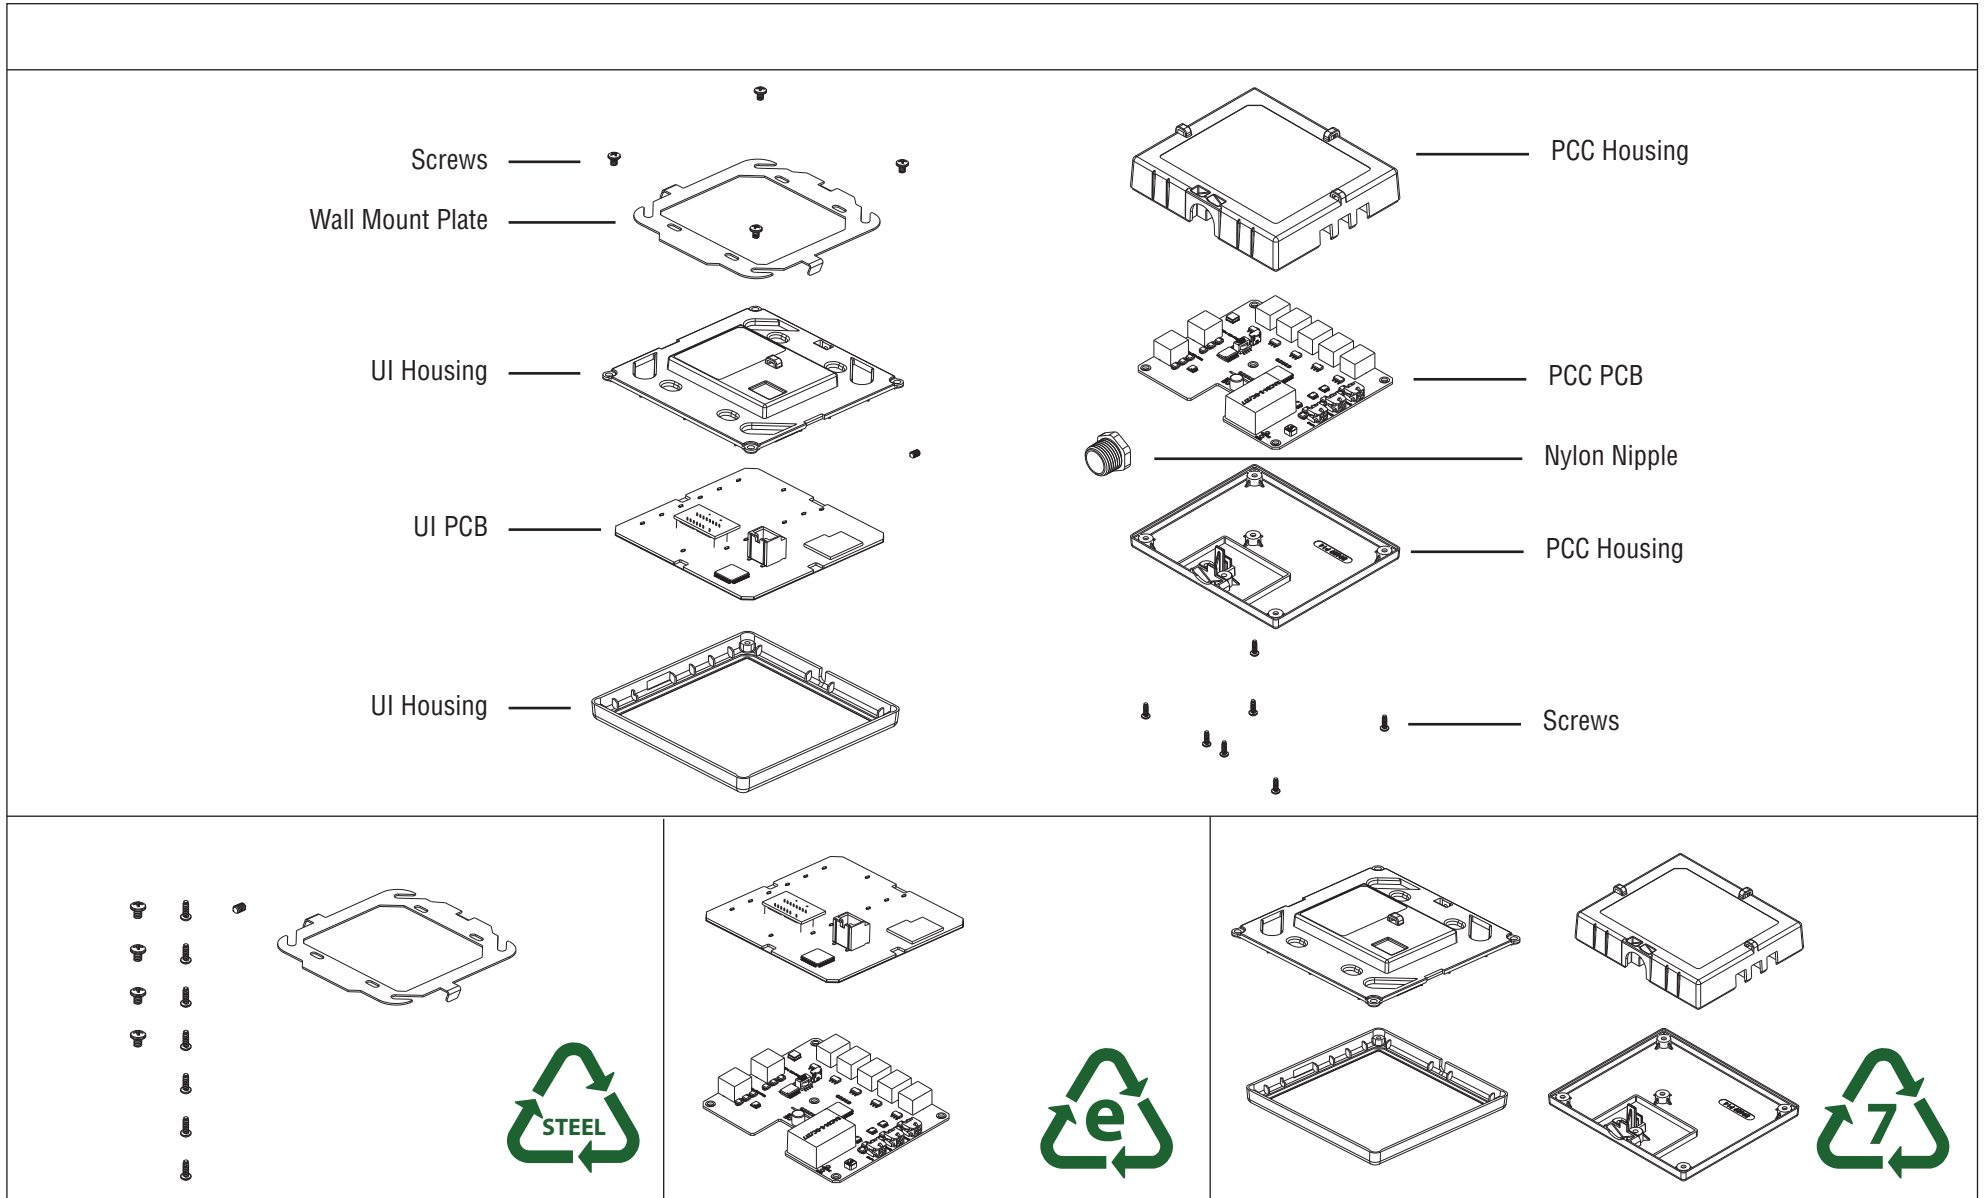

FineTune Lighting Controls Recycling

Disassembly Instructions

FINELITE
Better Lighting

FineTune UI & PCC Controller break down easily for recycling at the end of usable life.

* Recycling information typical for all luminaire sizes. Contact factory for more information.

FineTune Lighting Controls Recycling

FineTune UI & PCC Controller data shown

<p>99.6% recyclable</p>	<p>99.6% recycled content</p>
<p>FineTune UI & PCC controller components are constructed from acrylic plastic, steel, and e-waste. FineTune components are 99.6% recyclable at the end of useful life.</p>	<p>FineTune UI & PCC controller components are made of 99.6% recyclable materials.</p>
 <p>Steel = 7.5% E-Waste = 47.5% Acrylic Plastic = 44.6% Other = 0.4%</p>	 <p>Recycled = 99.6% Non-Recycled = 0.4%</p>