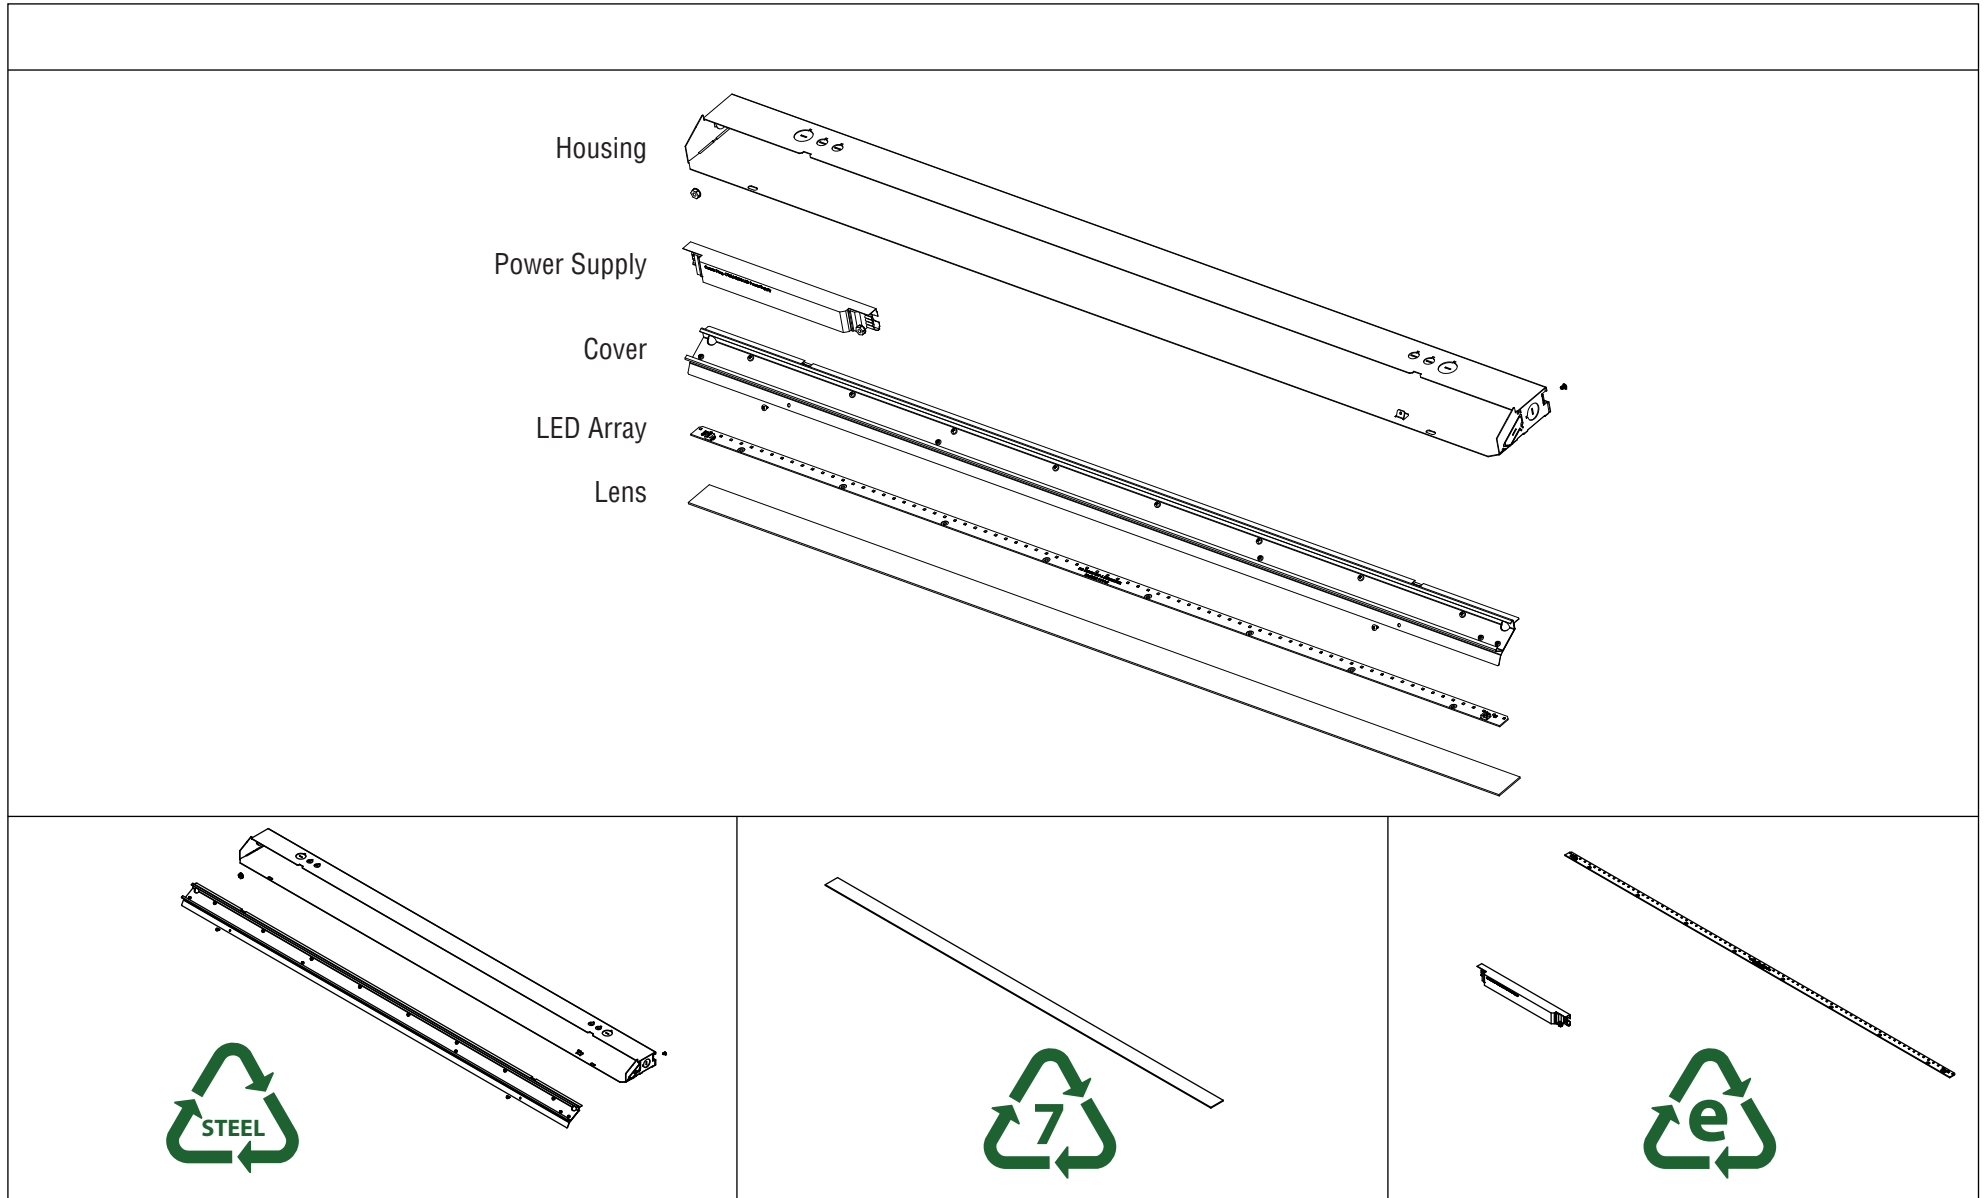

S11 LED Micro Profile Recycling

Disassembly Instructions

FINELITE
Better Lighting

S11 LED Micro Profile breaks down easily for recycling at the end of usable life.

Patent Pending

© 2020 FINELITE, INC. ALL RIGHTS RESERVED. CP90057 V2. EFFECTIVE DATE: 07/20

S11 LED Micro Profile data shown

100% recyclable	100% recycled content
S11 LED Micro Profile components are constructed from steel, E-Waste, and acrylic plastic. S11 LED Micro Profile is 100% recyclable at the end of useful life.	S11 LED Micro Profile comprised of 100% recycled materials.