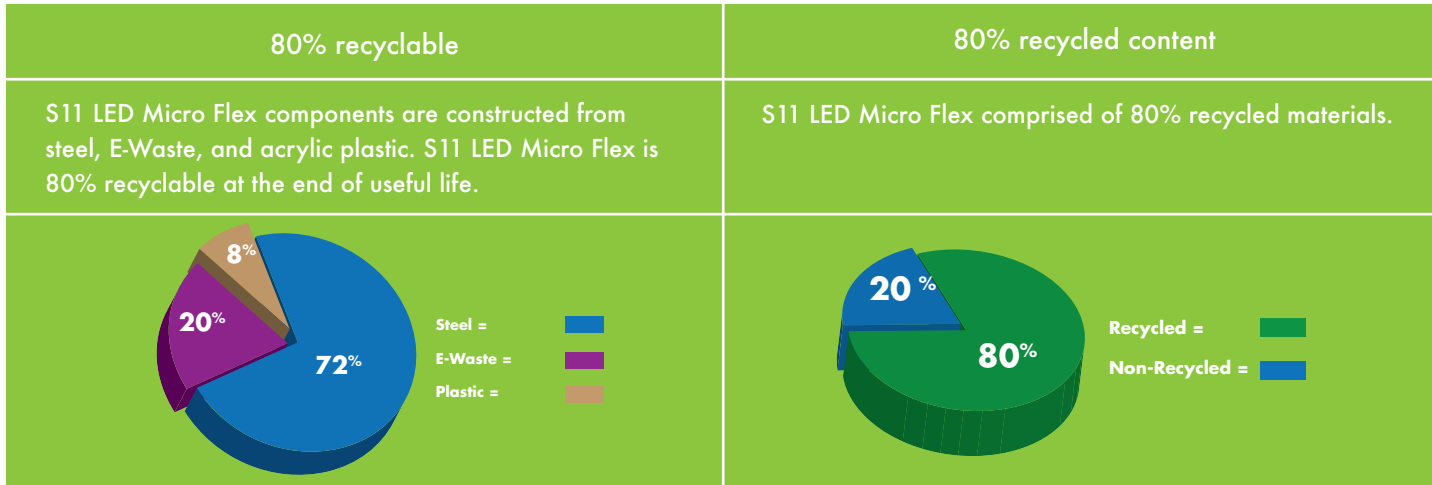

S11 LED Micro Flex Environmental Product Summary

S11 LED Micro Flex data shown

Due to continuing product improvements, Finelite reserves the right to change specifications without notice. Please visit www.finelite.com for most current data.