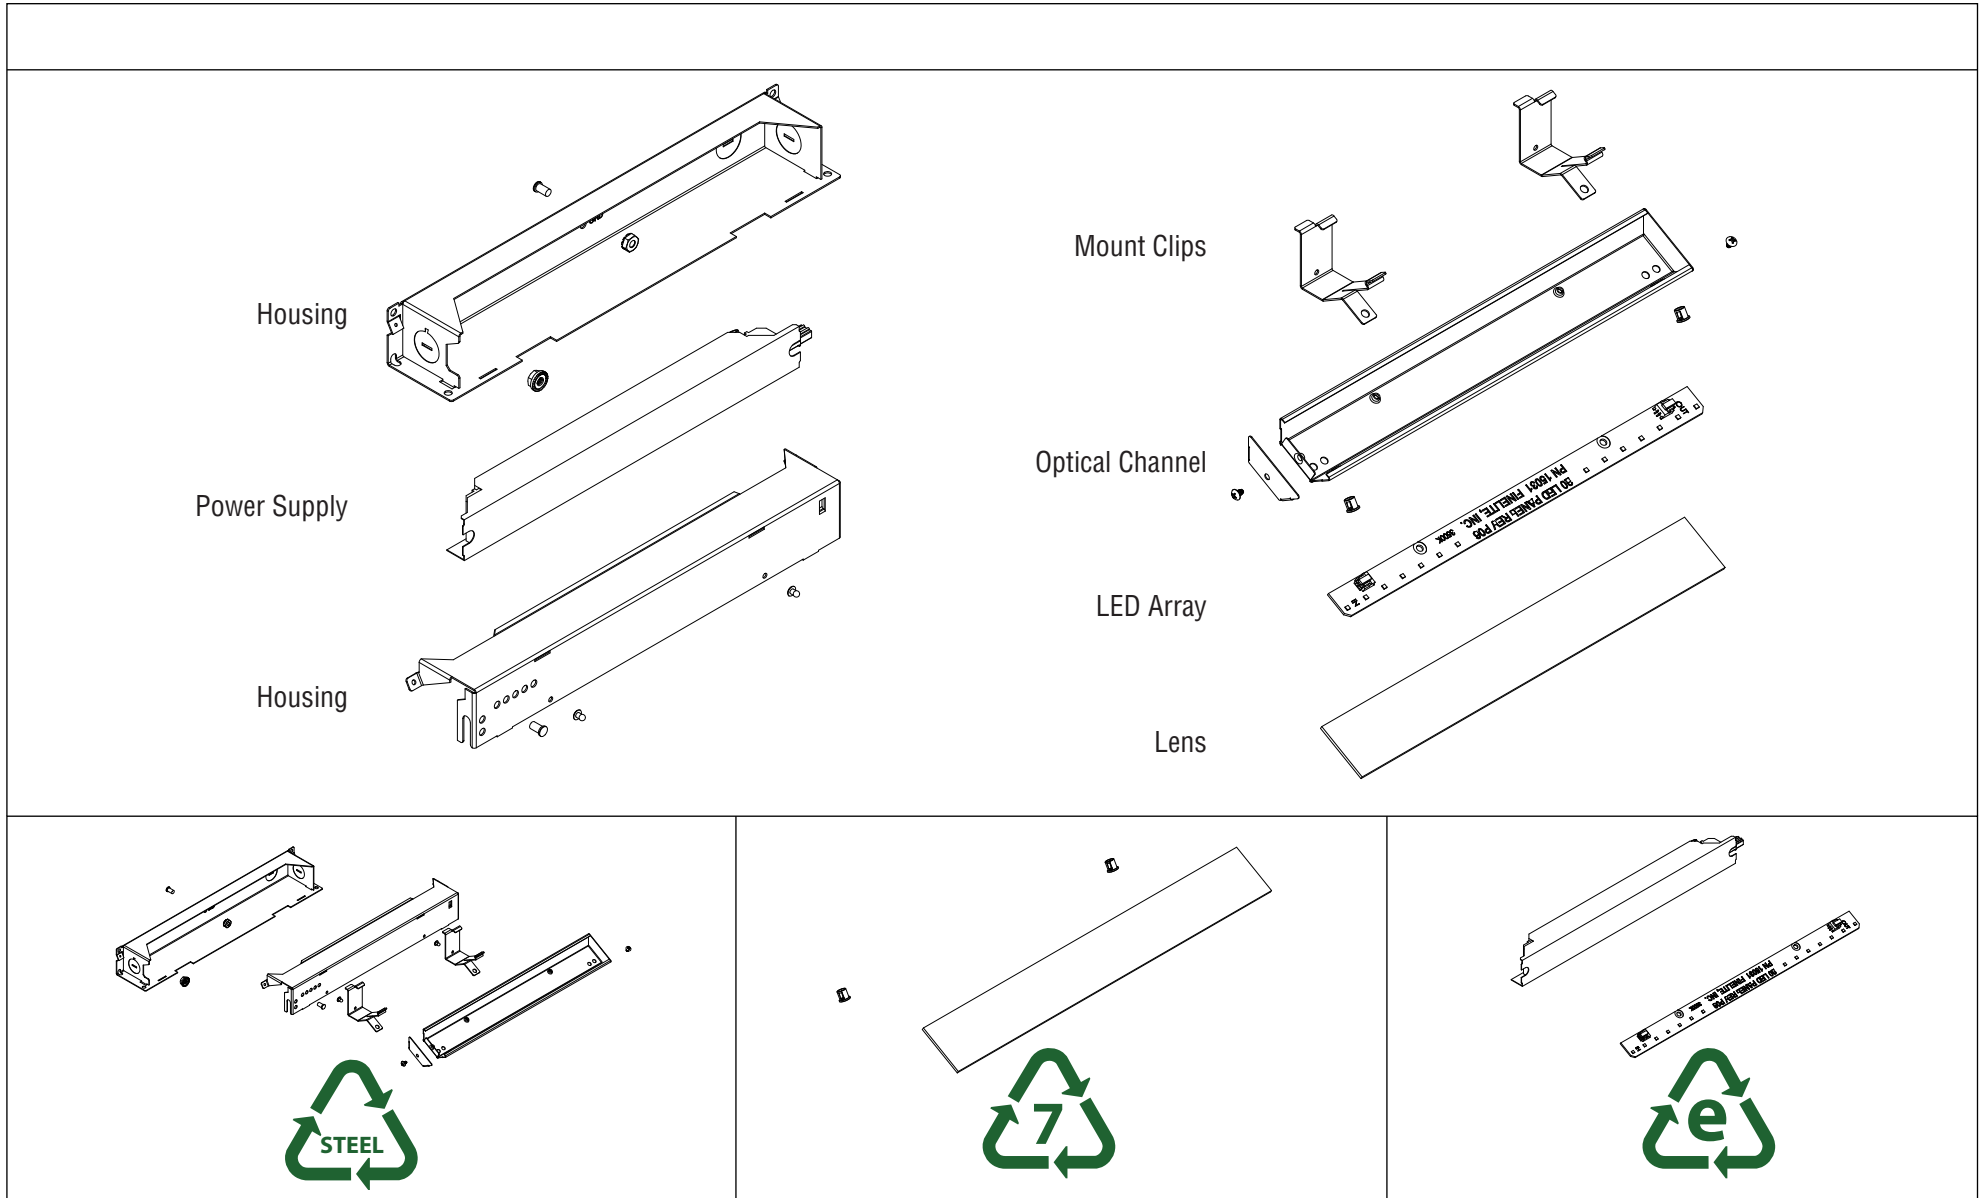

S11 LED Micro Flex Recycling

Disassembly Instructions

FINELITE
Better Lighting

S11 LED Micro Flex breaks down easily for recycling at the end of usable life.

Patent Pending

* Recycling information typical for all luminaire sizes. Contact factory for more information.

S11 LED Micro Flex Environmental Product Summary

S11 LED Micro Flex data shown

Due to continuing product improvements, Finelite reserves the right to change specifications without notice. Please visit www.finelite.com for most current data.