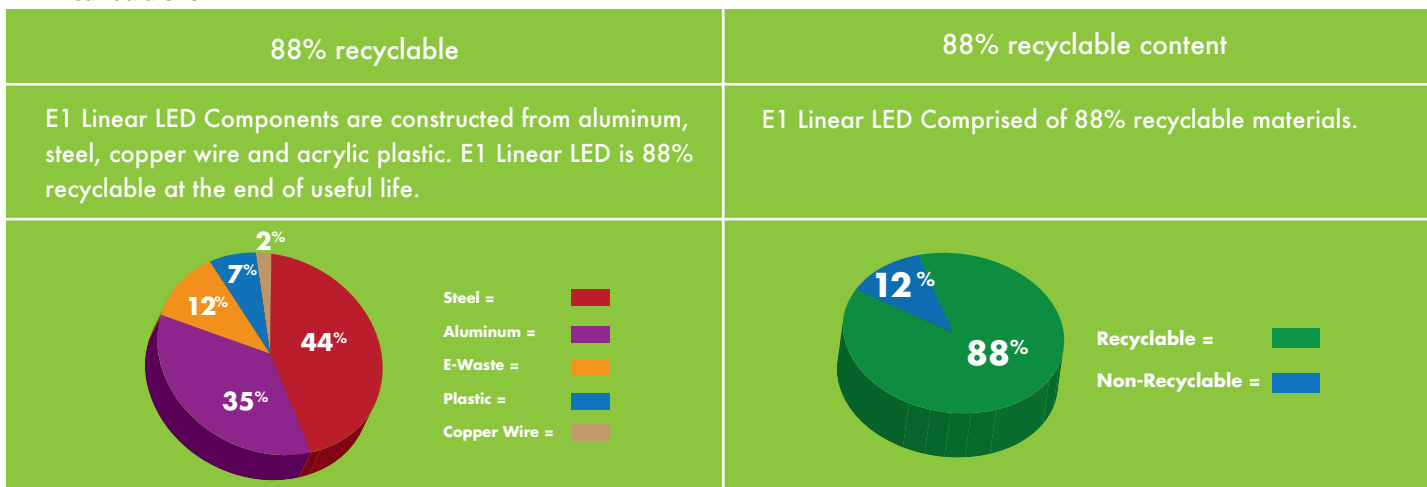

E1 Linear Environmental Product Summary

E1 Linear data shown

Due to continuing product improvements, Finelite reserves the right to change specifications without notice. Please visit www.finelite.com for most current data.