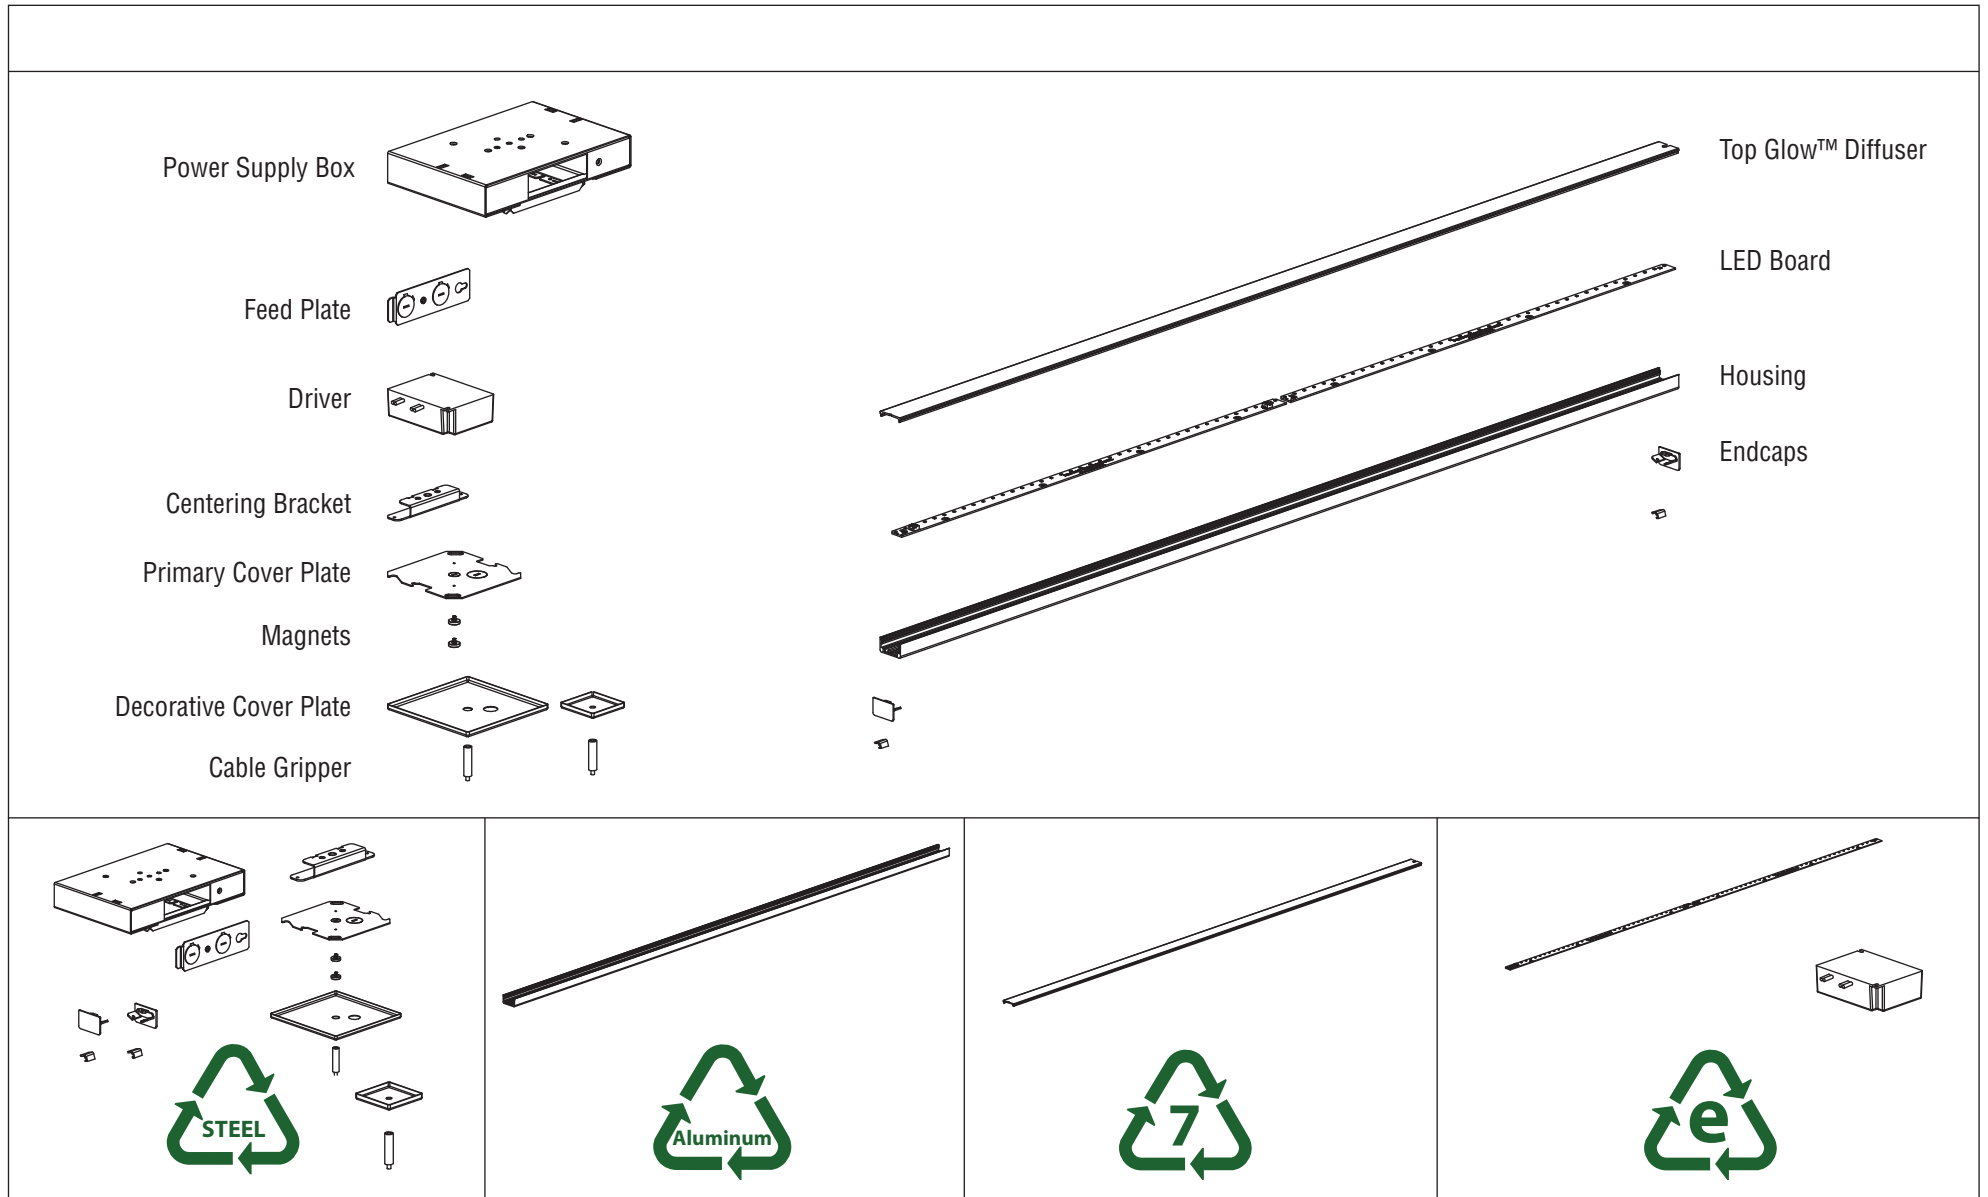

E1 Linear Recycling

Disassembly Instructions

FINELITE
Better Lighting

E1 Linear breaks down easily for recycling at the end of usable life.

Patent Pending

* Recycling information typical for all luminaire sizes. Contact factory for more information.