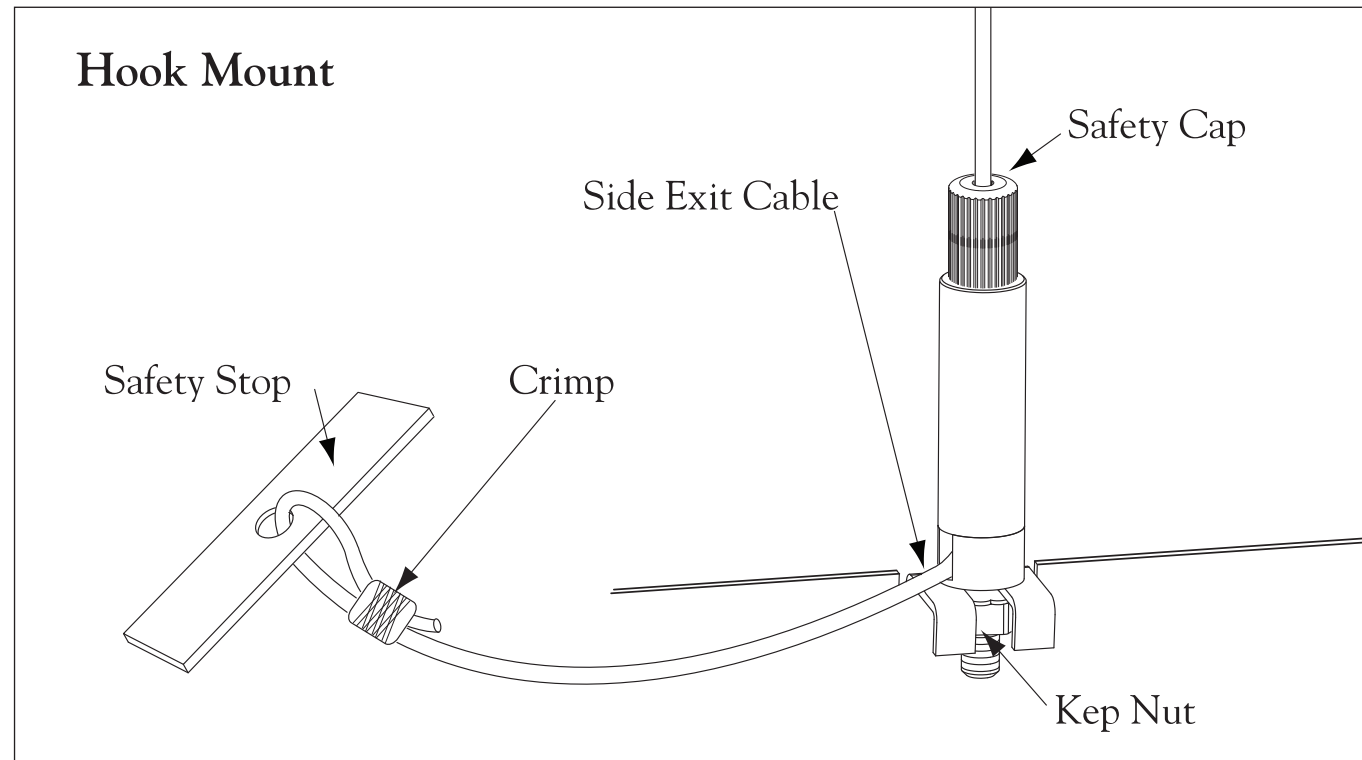

**IMPORTANT:**

Your Finelite fixtures contain upgraded heavy duty 3/32" (2.5mm) diameter aircraft cable hardware is nominally rated at 800 lbs ± 10%. Please review the following illustrations as there are some variations in appearance and function from the standard 1/16" (1.5mm) diameter aircraft cable hardware. (All other safety cable procedures apply, please see complete cable instructions.)

\* The Heavy Duty Gripper is only available for use with Finelite fixtures.