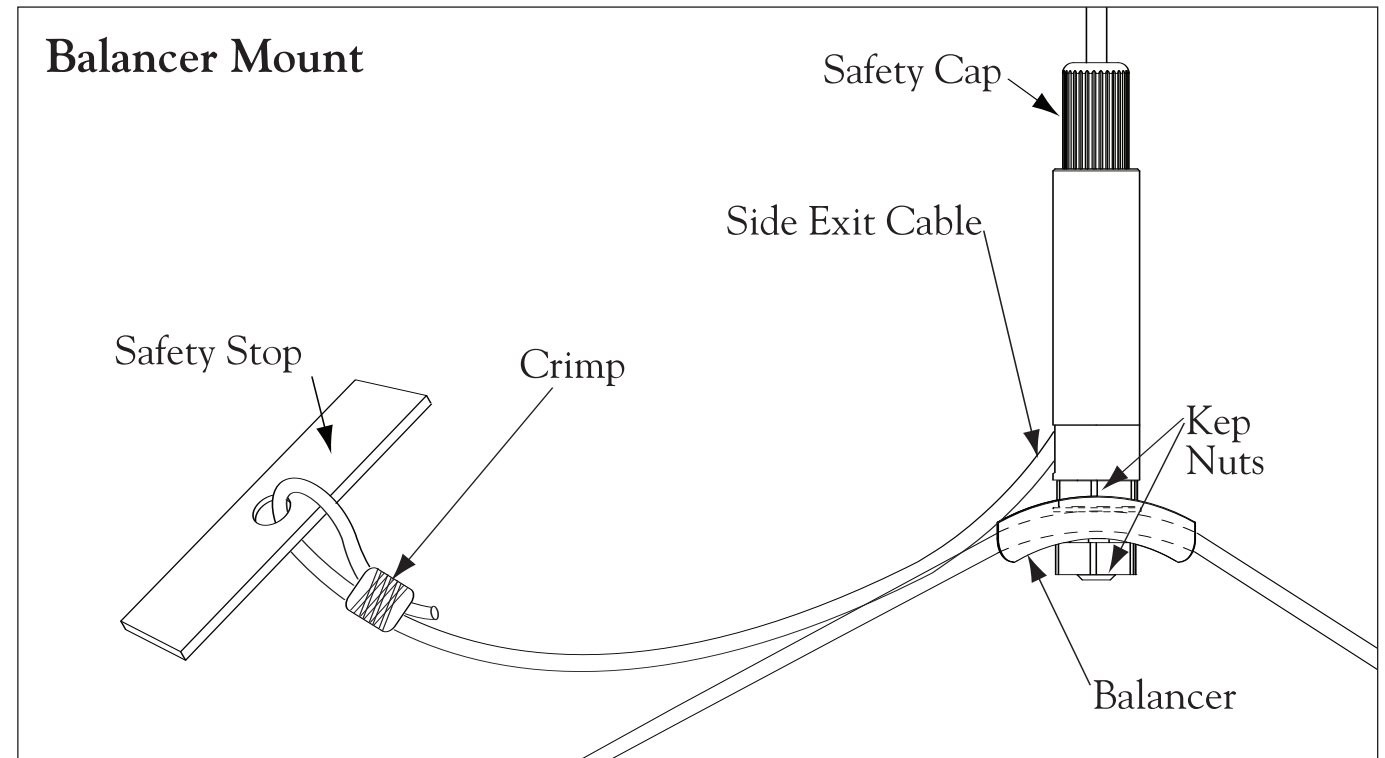

### IMPORTANT:

Your Finelite fixtures contain upgraded heavy duty 3/32" (2.5mm) diameter aircraft cable hardware is nominally rated at 800 lbs ± 10%. Please review the following illustrations as there are some variations in appearance and function from the standard 1/16" (1.5mm) diameter aircraft cable hardware. (All other safety cable procedures apply, please see complete cable instructions.)

\* The Heavy Duty Gripper is only available for use with Finelite fixtures.