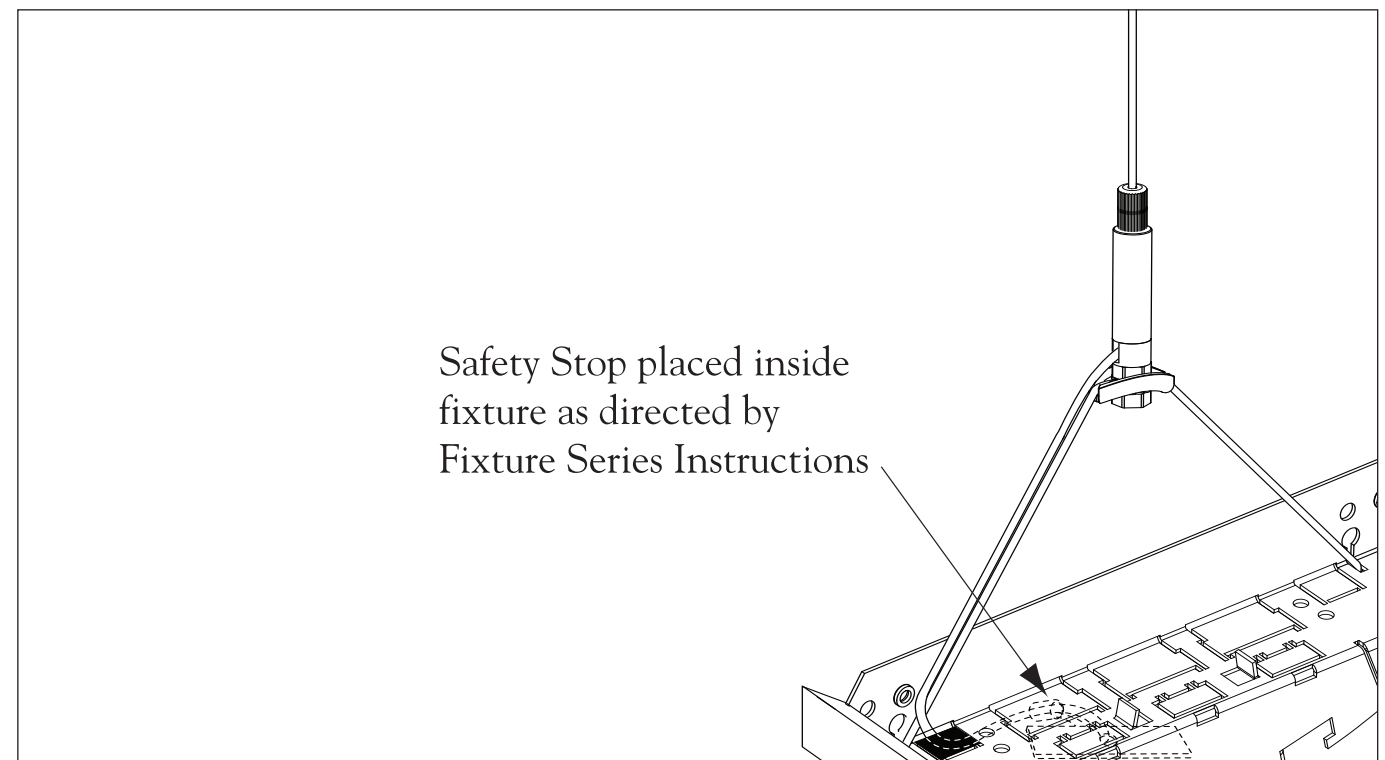

### IMPORTANT:

Your Finelite fixtures contain upgraded heavy duty 3/32" (2.5mm) diameter aircraft cable hardware is nominally rated at 800 lbs ± 10%. Please review the following illustrations as there are some variations in appearance and function from the standard 1/16" (1.5mm) diameter aircraft cable hardware. (All other safety cable procedures apply, please see complete cable instructions.)