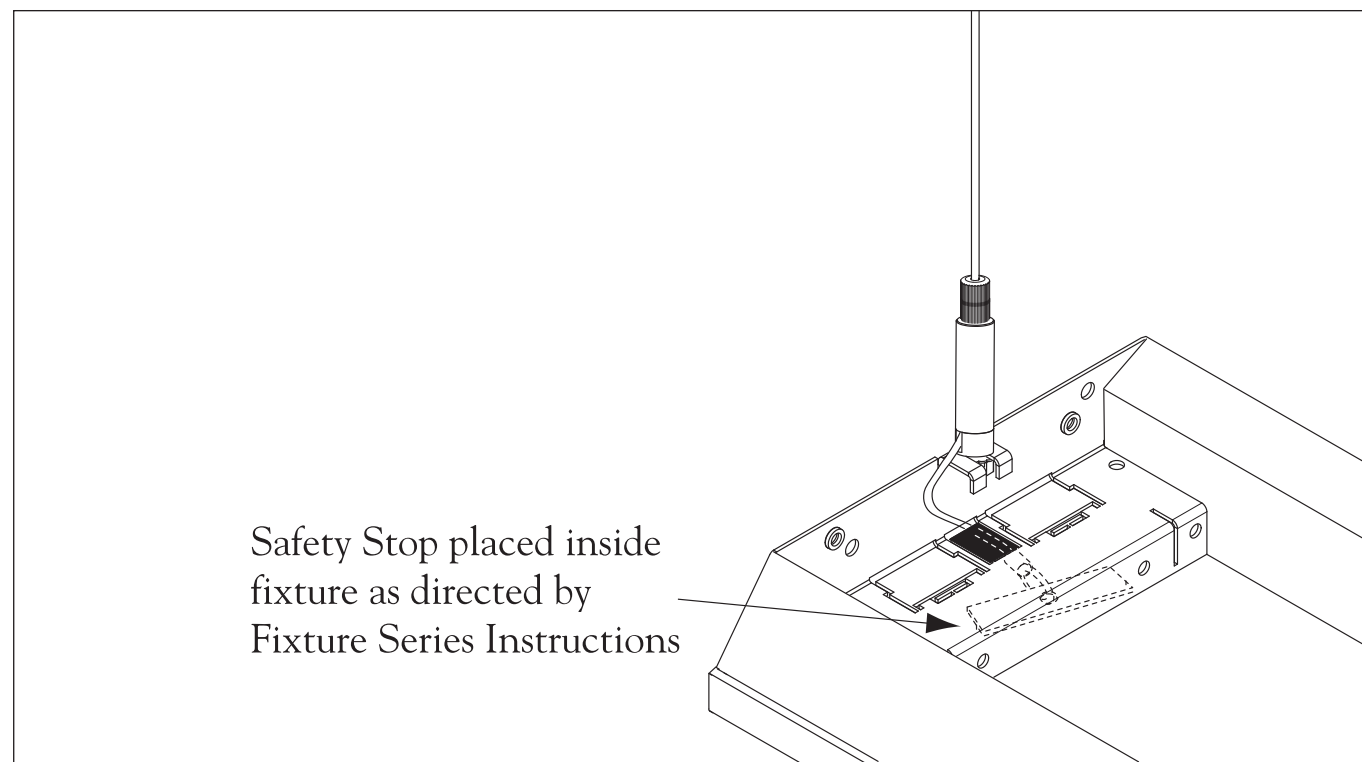

**IMPORTANT:**

Your Finelite fixtures contain upgraded heavy duty 3/32" (2.5mm) diameter aircraft cable hardware is nominally rated at 800 lbs ± 10%. Please review the following illustrations as there are some variations in appearance and function from the standard 1/16" (1.5mm) diameter aircraft cable hardware. (All other safety cable procedures apply, please see complete cable instructions.)