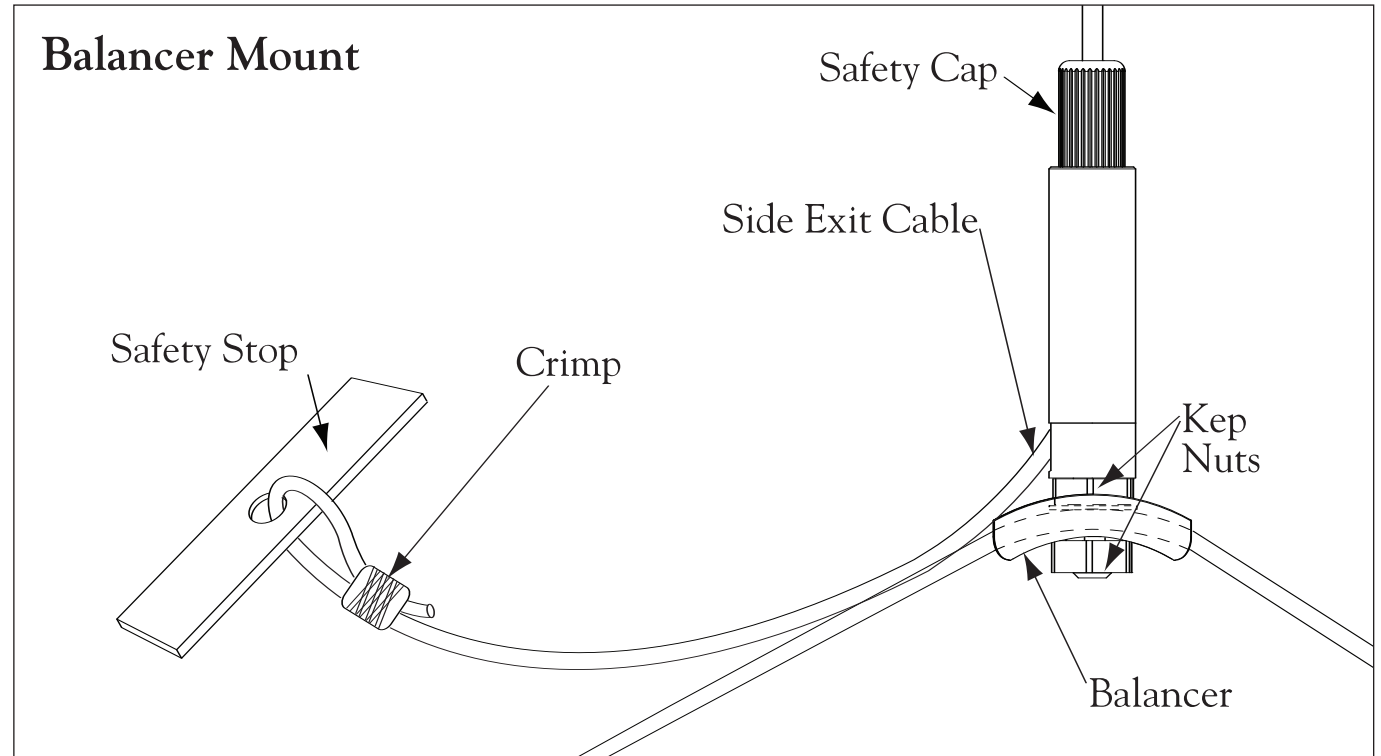

IMPORTANT:

Your Finelite fixtures contain upgraded heavy duty 3/32" (2.5mm) diameter aircraft cable hardware is nominally rated at 800 lbs ± 10%. Please review the following illustrations as there are some variations in appearance and function from the standard 1/16" (1.5mm) diameter aircraft cable hardware. (All other safety cable procedures apply, please see complete cable instructions.)

* The Heavy Duty Gripper is only available for use with Finelite fixtures.