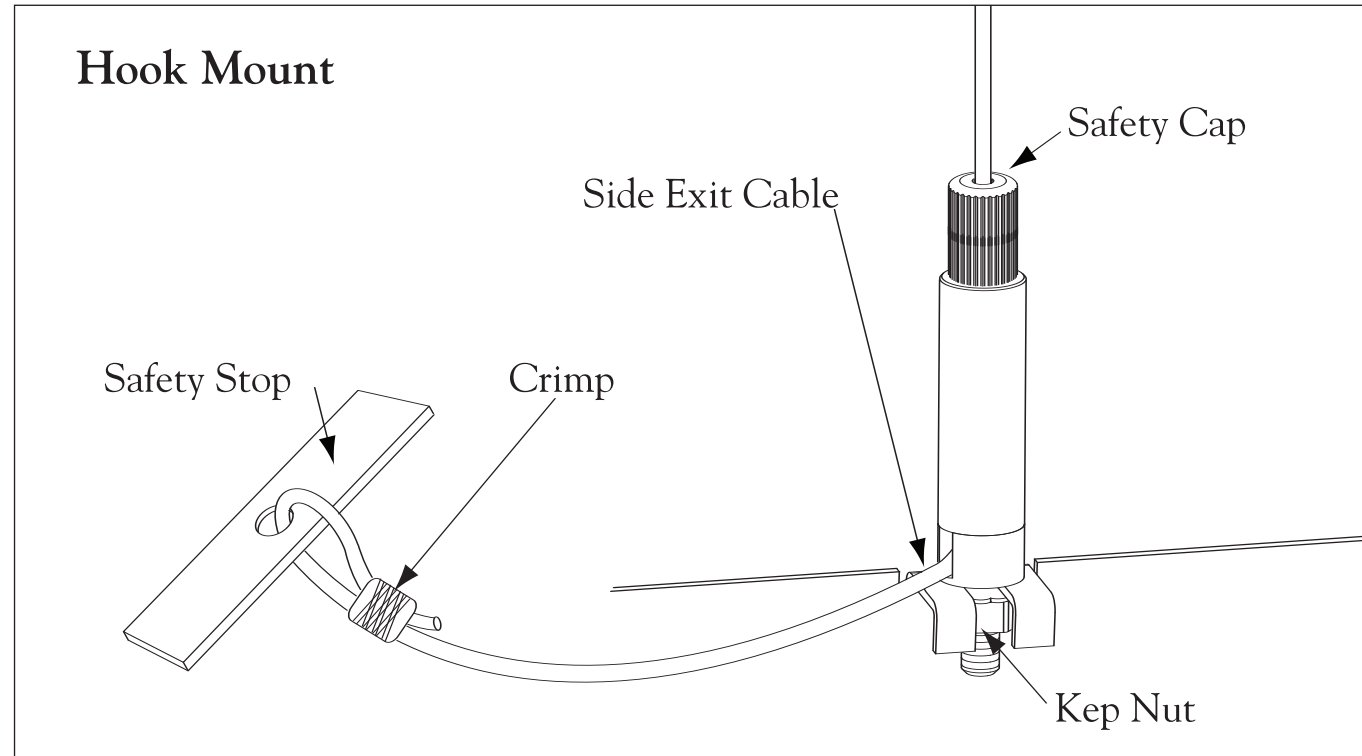

IMPORTANT:

Your Finelite fixtures contain upgraded heavy duty 3/32" (2.5mm) diameter aircraft cable hardware is nominally rated at 800 lbs ± 10%. Please review the following illustrations as there are some variations in appearance and function from the standard 1/16" (1.5mm) diameter aircraft cable hardware. (All other safety cable procedures apply, please see complete cable instructions.)

* The Heavy Duty Gripper is only available for use with Finelite fixtures.