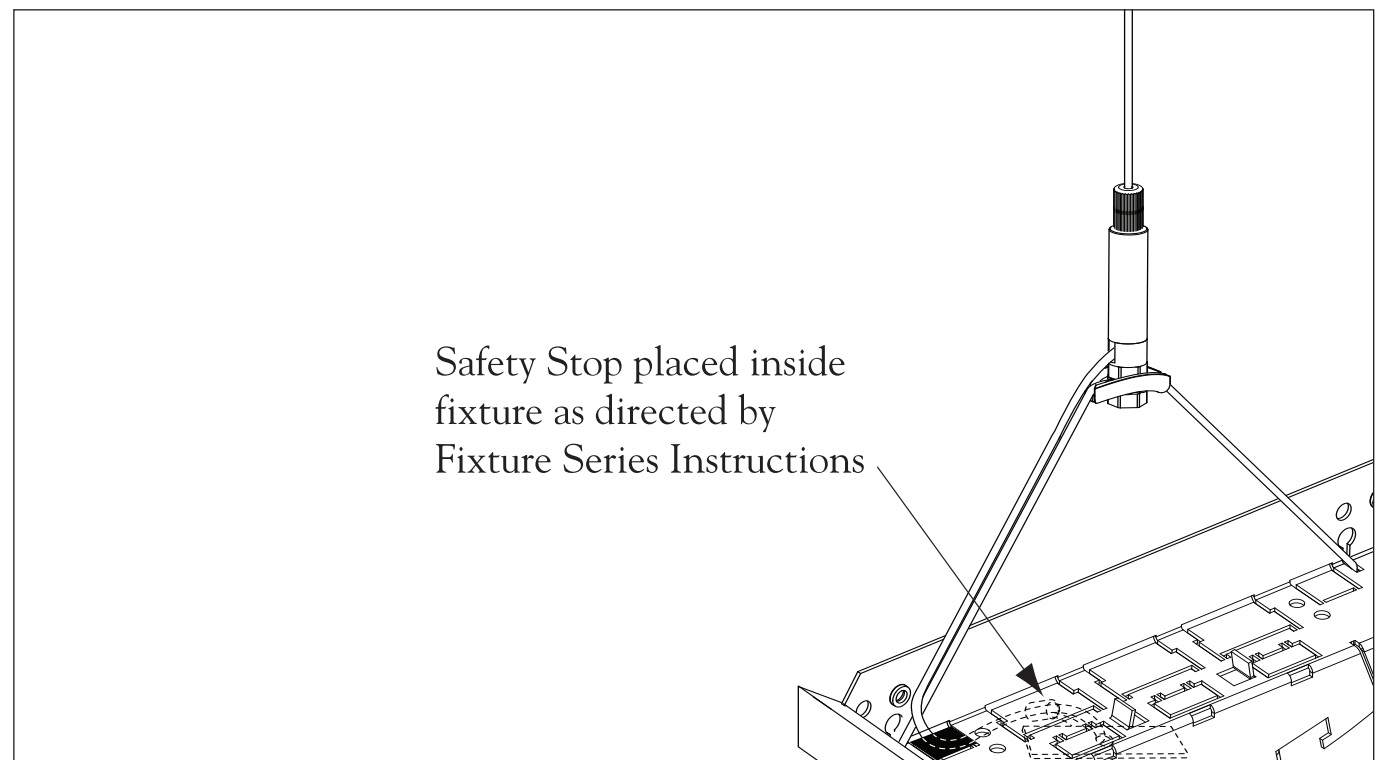

IMPORTANT:

Your Finelite fixtures contain upgraded heavy duty 3/32" (2.5mm) diameter aircraft cable hardware is nominally rated at 800 lbs ± 10%. Please review the following illustrations as there are some variations in appearance and function from the standard 1/16" (1.5mm) diameter aircraft cable hardware. (All other safety cable procedures apply, please see complete cable instructions.)