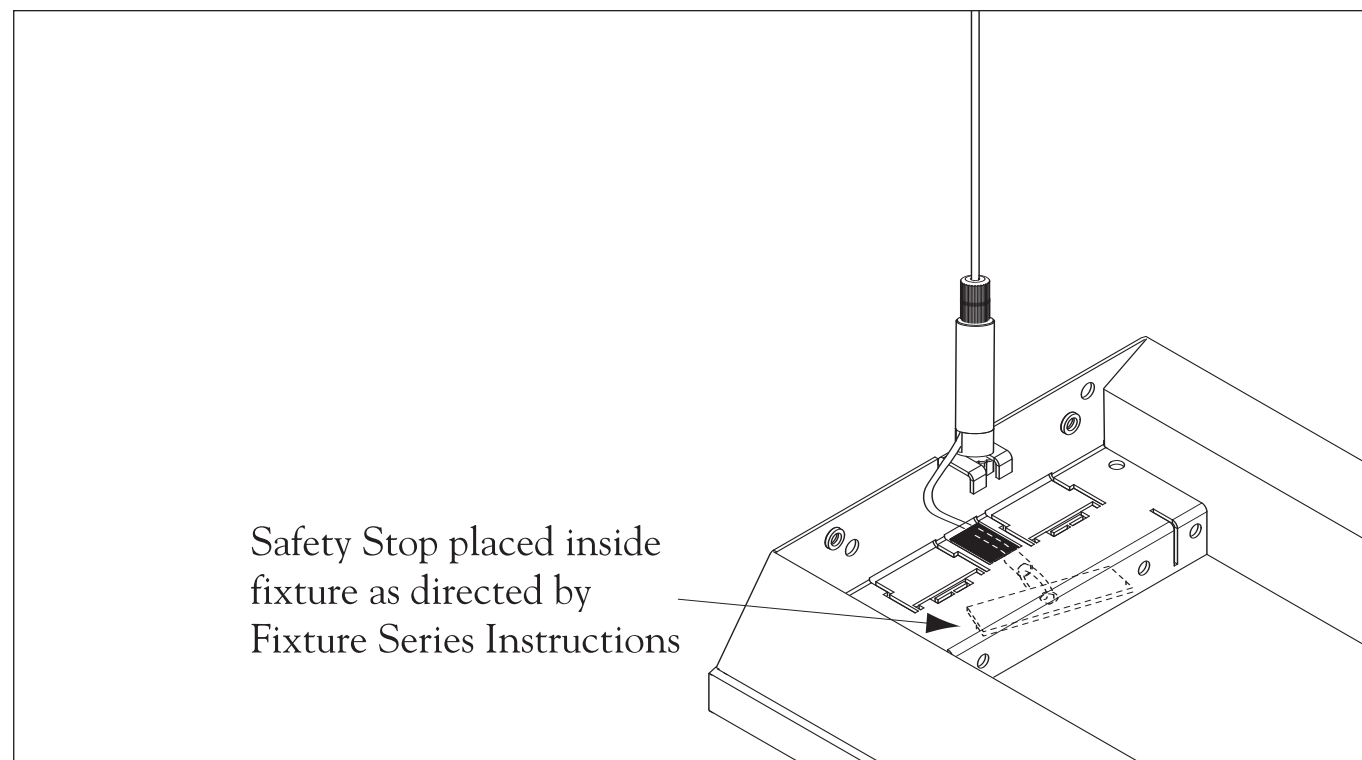

### IMPORTANT:

Your Finelite fixtures contain upgraded heavy duty 3/32" (2.5mm) diameter aircraft cable hardware is nominally rated at 800 lbs ± 10%. Please review the following illustrations as there are some variations in appearance and function from the standard 1/16" (1.5mm) diameter aircraft cable hardware. (All other safety cable procedures apply, please see complete cable instructions.)