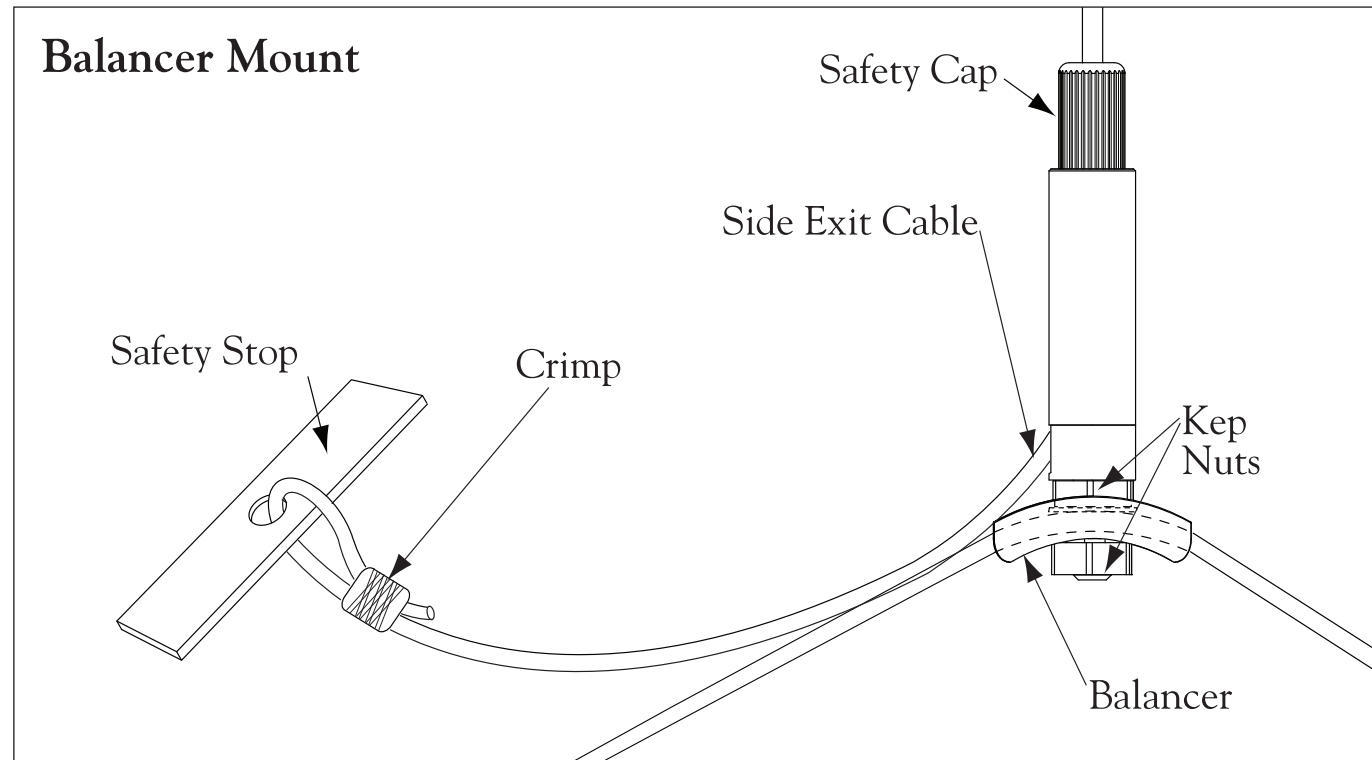

**IMPORTANT:**

Your Finelite fixtures contain upgraded heavy duty 3/32" (2.5mm) diameter aircraft cable hardware is nominally rated at 800 lbs ± 10%. Please review the following illustrations as there are some variations in appearance and function from the standard 1/16" (1.5mm) diameter aircraft cable hardware. (All other safety cable procedures apply, please see complete cable instructions.)

\* The Heavy Duty Gripper is only available for use with Finelite fixtures.