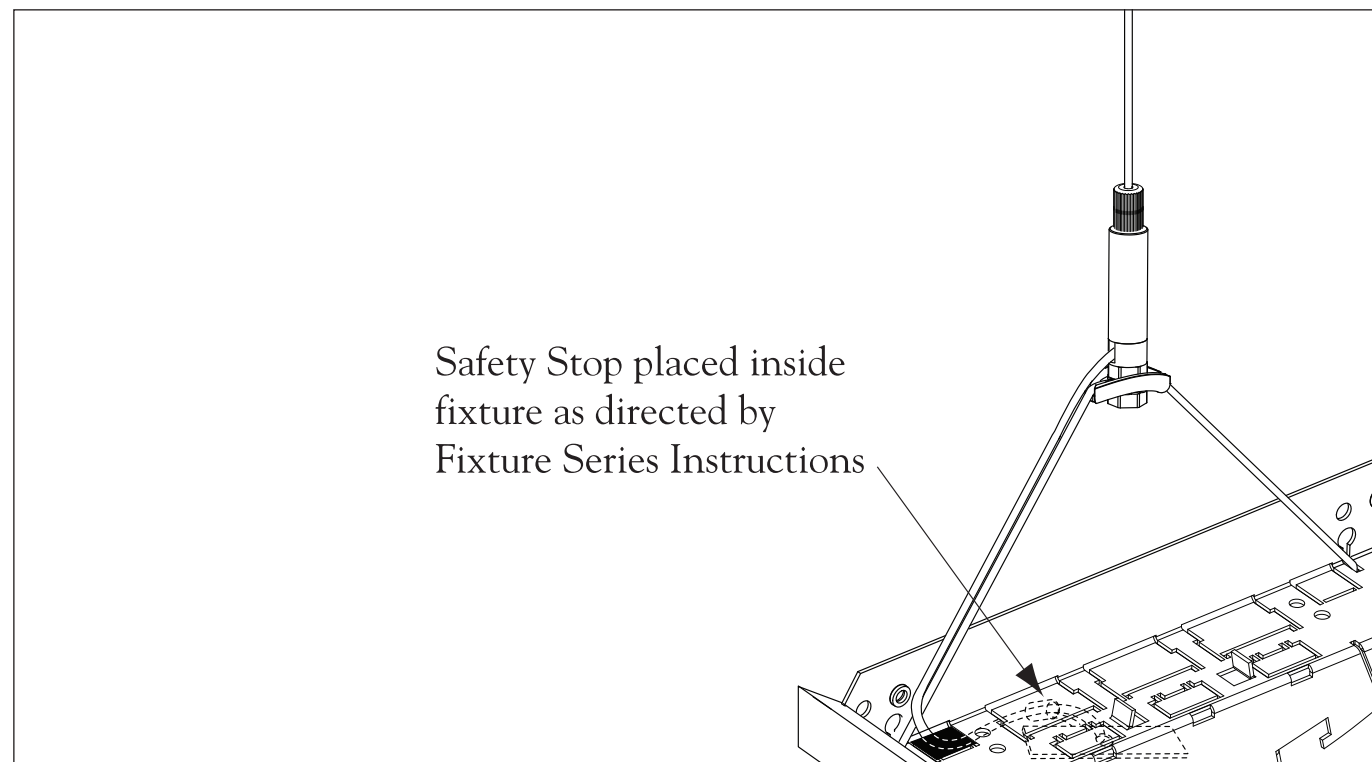

**IMPORTANT:**

Your Finelite fixtures contain upgraded heavy duty 3/32" (2.5mm) diameter aircraft cable hardware is nominally rated at 800 lbs ± 10%. Please review the following illustrations as there are some variations in appearance and function from the standard 1/16" (1.5mm) diameter aircraft cable hardware. (All other safety cable procedures apply, please see complete cable instructions.)