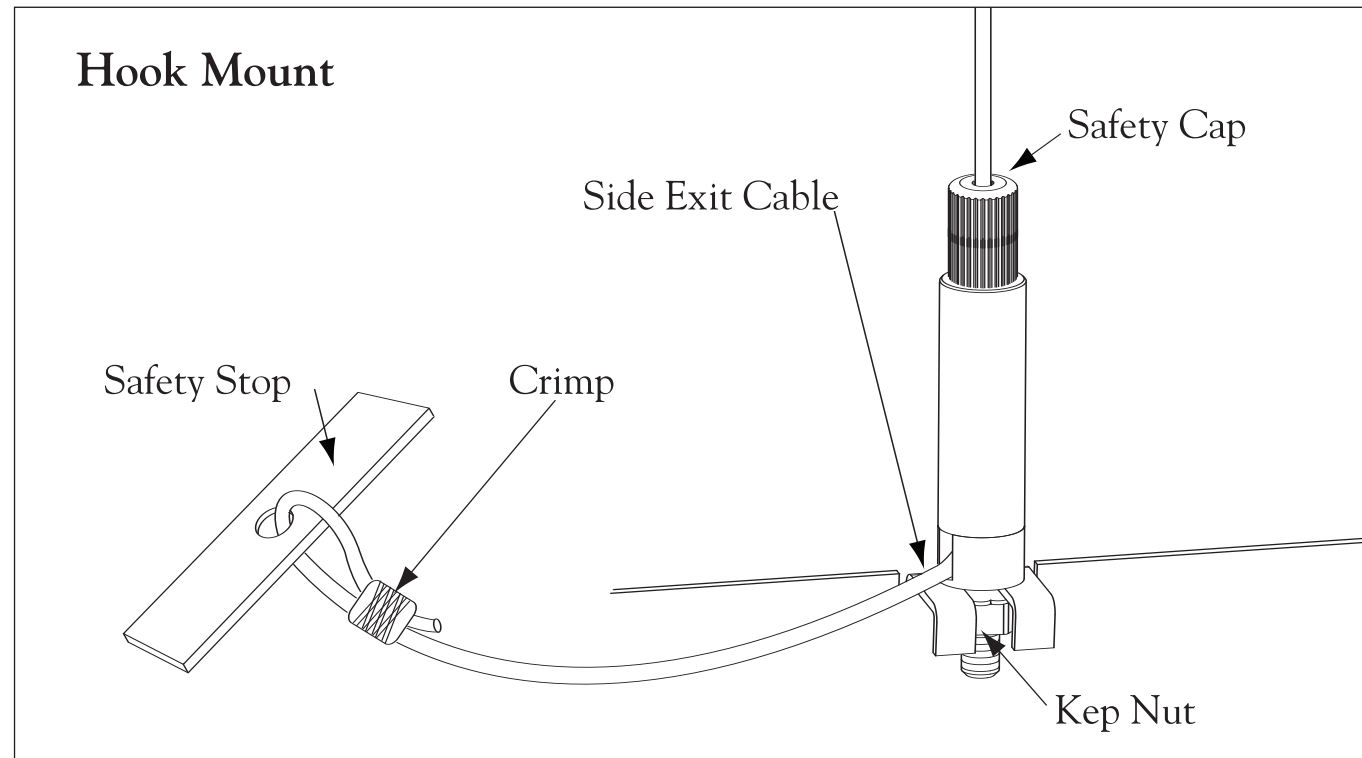

### IMPORTANT:

Your Finelite fixtures contain upgraded heavy duty 3/32" (2.5mm) diameter aircraft cable hardware is nominally rated at 800 lbs ± 10%. Please review the following illustrations as there are some variations in appearance and function from the standard 1/16" (1.5mm) diameter aircraft cable hardware. (All other safety cable procedures apply, please see complete cable instructions.)

\* The Heavy Duty Gripper is only available for use with Finelite fixtures.