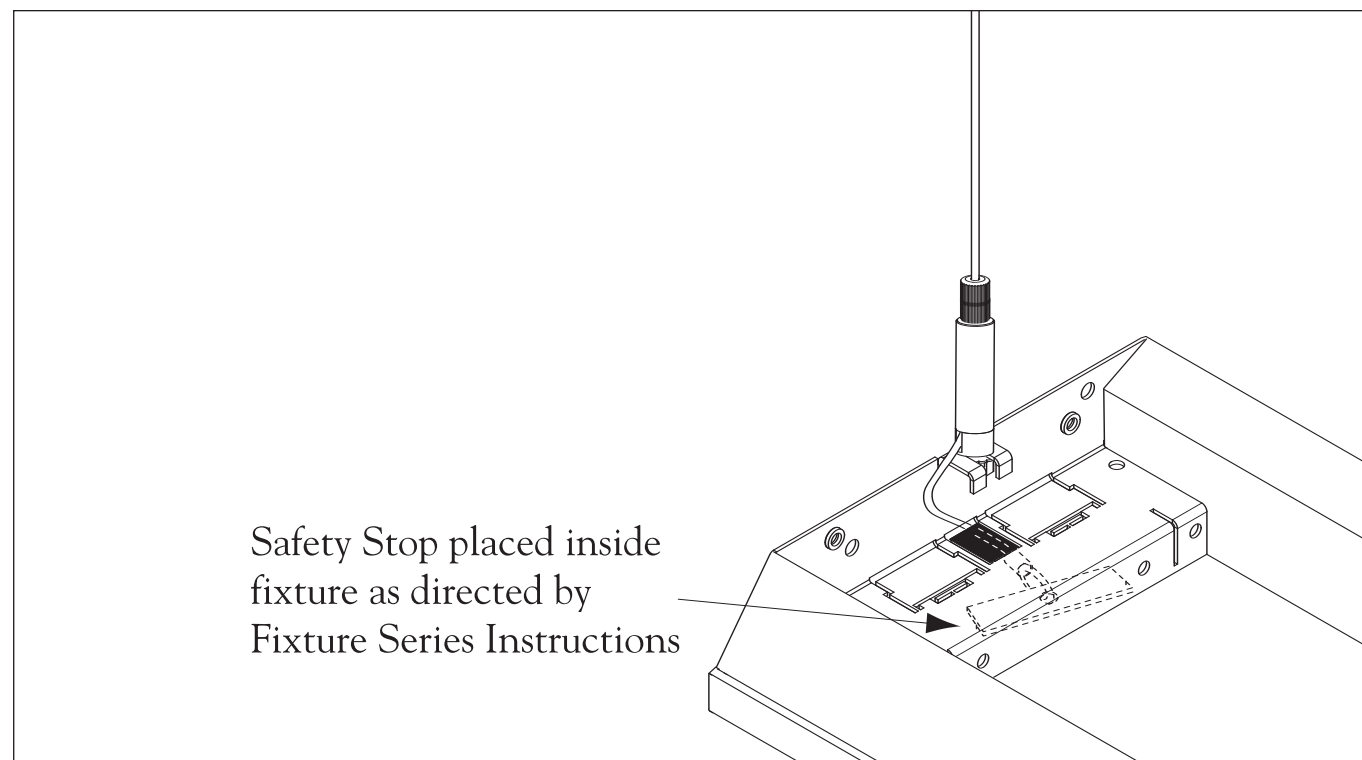

IMPORTANT:

Your Finelite fixtures contain upgraded heavy duty 3/32" (2.5mm) diameter aircraft cable hardware is nominally rated at 800 lbs ± 10%. Please review the following illustrations as there are some variations in appearance and function from the standard 1/16" (1.5mm) diameter aircraft cable hardware. (All other safety cable procedures apply, please see complete cable instructions.)