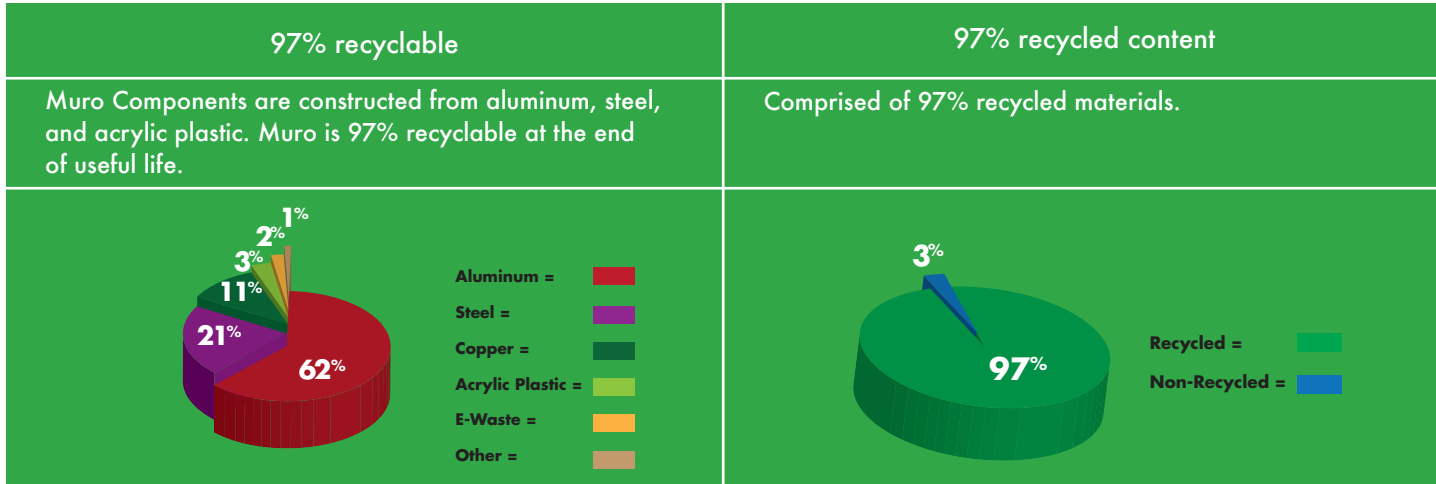

Muro breaks down easily for recycling at the end of usable life.

* Recycling information typical for all luminaire sizes. Contact factory for more information.

Muro Environmental Product Summary

Muro-Oval