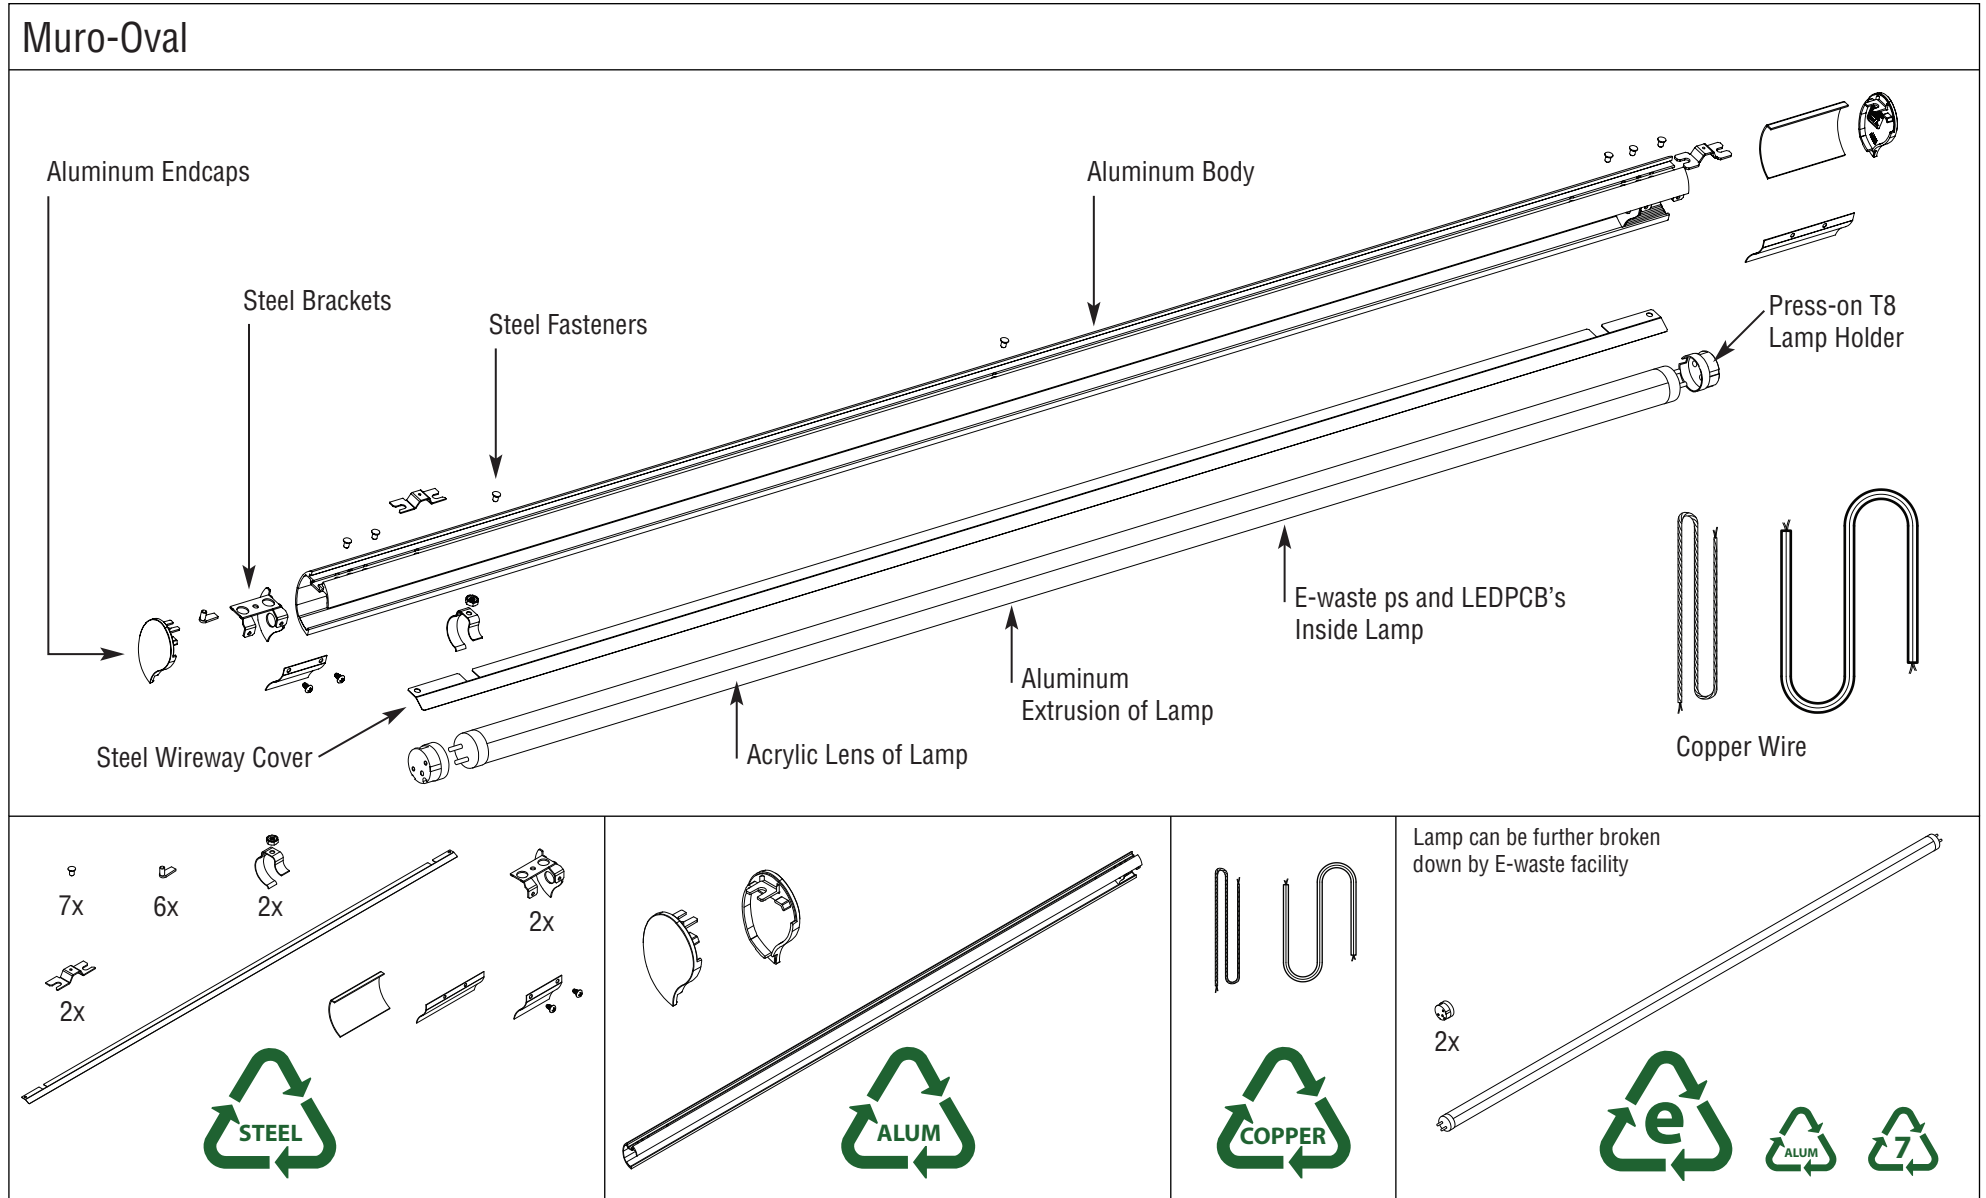

Muro breaks down easily for recycling at the end of usable life.

* Recycling information typical for all luminaire sizes. Contact factory for more information.

Muro Environmental Product Summary

Muro-Oval