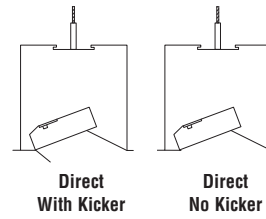

Pendant Mounting and Feed Guide High Performance 4" Aperture (HP-4 WW)