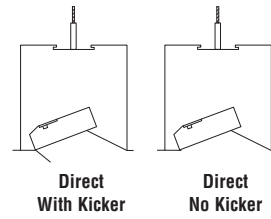

Pendant Mounting and Feed Guide High Performance 4" Aperture (HP-4 WW)

FINELITE
Better Lighting

Customer: _____ Job: _____ PO: _____

Finelite Standard	Power Connection & Support ☐ Finelite GridBox™ Flex supplied by others. 89330	Non-Power Connection & Support ☐ 2" Canopy 89331

* Supplied with 5" Canopy.

Options	☐ Dual GridBox™ Connection Flex supplied by others. 89332	☐ GridBox™ Connection Tegular Tile 89335	☐ 3.5" Canopy 89333	☐ 2" Canopy Tegular Tile 89200	
	☐ J-Box Feed Support* 89111	☐ Stem Feed Support J-Box* 89120	☐ J-Box Support* 89210		
Options	☐ Offset J-Box Surface Mount* up to 24" 81113	☐ Offset J-Box T-Bar Support* 89106	☐ Stem Support* 89120		
	☐ Dual Offset J-Box Surface Mount* up to 24" 81111	☐ Dual Offset J-Box T-Bar Support* 89107	☐ Surface Mount (Standard) 89225	☐ Surface Mount (Optional) 89334	
Options	☐ Custom Power Connection	☐ No Power Connection	☐ Custom Non-Power Connection	☐ No Connection	

Hardware compatible with 4" octagonal J-Box. Consult Finelite Customer Service for pricing on all options.