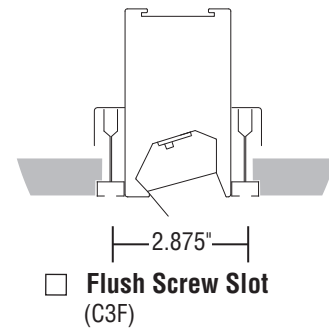

Wall Washed Recessed Mounting and Feed Guide High Performance 2" Aperture (HP-2 WW)

FINELITE
Better Lighting

Customer: _____ Job: _____ PO: _____

WALL WASH RECESSED MOUNTING OPTIONS

— X" —
= T-Bar Spacing/Rough in Dimension

Wall Washed Recessed Mounting and Feed Guide High Performance 2" Aperture (HP-2 WW)

FINELITE
Better Lighting

Recessed T-bar Fixture Lengths (C1, C2, C3, C3F, C1T, C2T, TZ4)

Recessed Non-T-bar Support Locations (VF, SF)