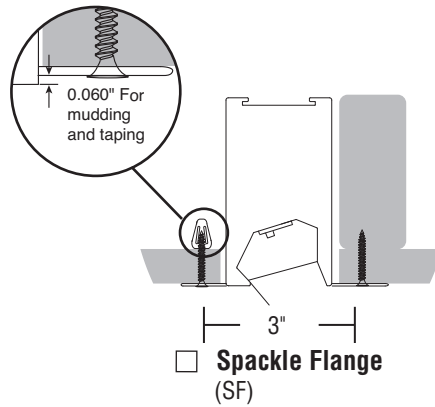

Wall Washed Recessed Mounting and Feed Guide High Performance 2" Aperture (HP-2 WW)

FINELITE
Better Lighting

Customer: _____ Job: _____ PO: _____

WALL WASH RECESSED MOUNTING OPTIONS

— X" —
= T-Bar Spacing/Rough in Dimension

Wall Washed Recessed Mounting and Feed Guide High Performance 2" Aperture (HP-2 WW)

FINELITE
Better Lighting

Recessed T-bar Fixture Lengths (C1, C2, C3, C3F, C1T, C2T, TZ4)

Recessed Non-T-bar Support Locations (VF, SF)