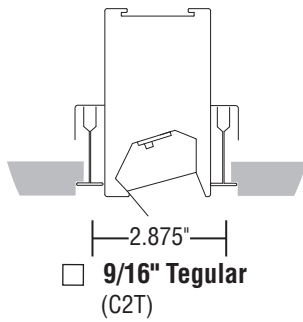

Wall Washed Recessed Mounting and Feed Guide High Performance 2" Aperture (HP-2 WW)

FINELITE
Better Lighting

Customer: _____ Job: _____ PO: _____

WALL WASH RECESSED MOUNTING OPTIONS

— X" —
= T-Bar Spacing/Rough in Dimension

Wall Washed Recessed Mounting and Feed Guide High Performance 2" Aperture (HP-2 WW)

FINELITE
Better Lighting

Recessed T-bar Fixture Lengths (C1, C2, C3, C3F, C1T, C2T, TZ4)

Recessed Non-T-bar Support Locations (VF, SF)