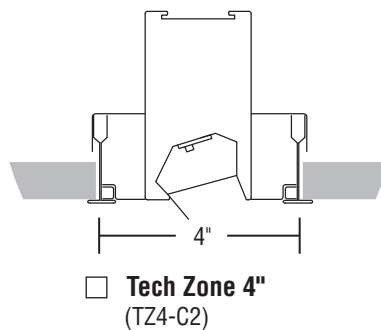

Wall Washed Recessed Mounting and Feed Guide High Performance 2" Aperture (HP-2 WW)

FINELITE
Better Lighting

Customer: _____ Job: _____ PO: _____

WALL WASH RECESSED MOUNTING OPTIONS

— X" —
= T-Bar Spacing/Rough in Dimension

Wall Washed Recessed Mounting and Feed Guide High Performance 2" Aperture (HP-2 WW)

FINELITE
Better Lighting

Recessed T-bar Fixture Lengths (C1, C2, C3, C3F, C1T, C2T, TZ4)

Recessed Non-T-bar Support Locations (VF, SF)