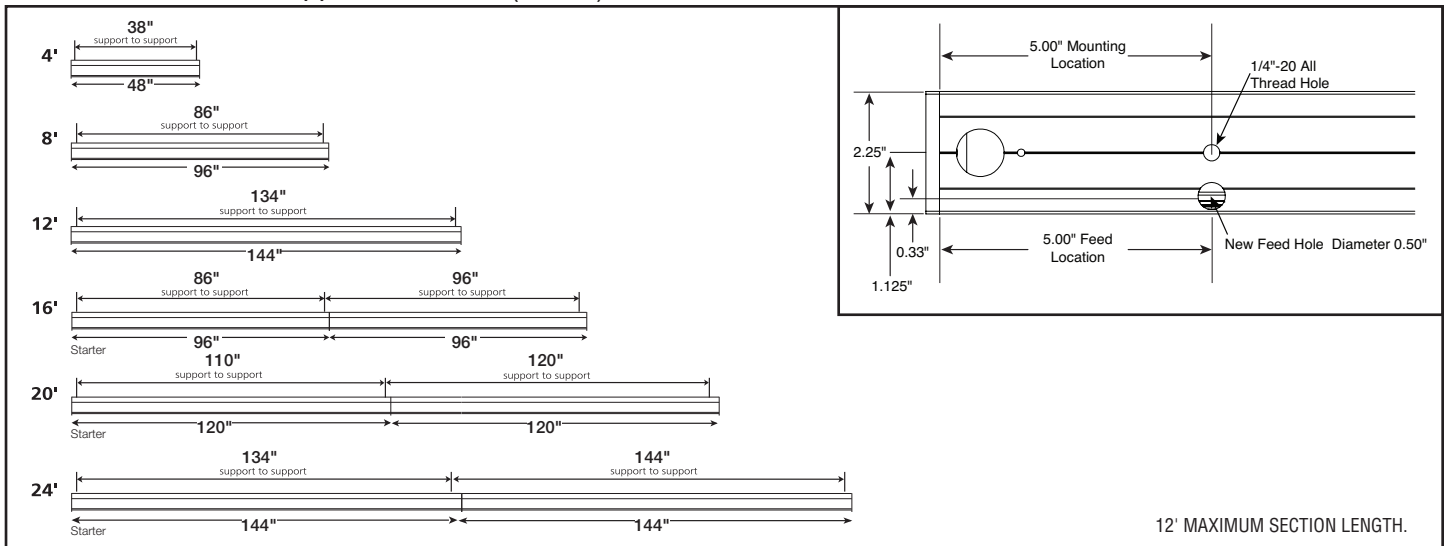

Wall Washed Recessed Mounting and Feed Guide High Performance 2" Aperture (HP-2 WW)

FINELITE
Better Lighting

Customer: _____ Job: _____ PO: _____

WALL WASH RECESSED MOUNTING OPTIONS

— X" —
= T-Bar Spacing/Rough in Dimension

Wall Washed Recessed Mounting and Feed Guide High Performance 2" Aperture (HP-2 WW)

FINELITE
Better Lighting

Recessed T-bar Fixture Lengths (C1, C2, C3, C3F, C1T, C2T, TZ4)

Recessed Non-T-bar Support Locations (VF, SF)