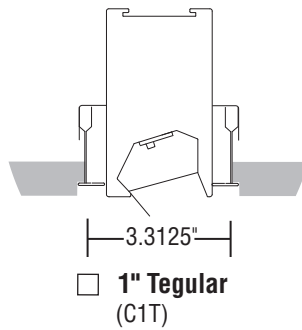

Wall Washed Recessed Mounting and Feed Guide High Performance 2" Aperture (HP-2 WW)

FINELITE
Better Lighting

Customer: _____ Job: _____ PO: _____

WALL WASH RECESSED MOUNTING OPTIONS

— X" —
= T-Bar Spacing/Rough in Dimension

Wall Washed Recessed Mounting and Feed Guide High Performance 2" Aperture (HP-2 WW)

FINELITE
Better Lighting

Recessed T-bar Fixture Lengths (C1, C2, C3, C3F, C1T, C2T, TZ4)

Recessed Non-T-bar Support Locations (VF, SF)