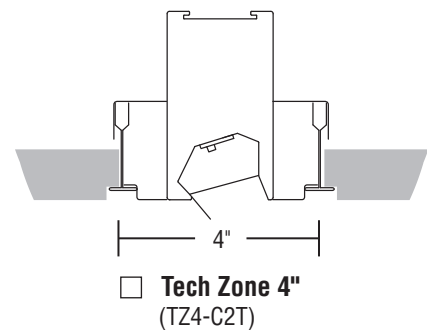

Wall Washed Recessed Mounting and Feed Guide High Performance 2" Aperture (HP-2 WW)

FINELITE
Better Lighting

Customer: _____ Job: _____ PO: _____

WALL WASH RECESSED MOUNTING OPTIONS

— X" —
= T-Bar Spacing/Rough in Dimension

Wall Washed Recessed Mounting and Feed Guide High Performance 2" Aperture (HP-2 WW)

FINELITE
Better Lighting

Recessed T-bar Fixture Lengths (C1, C2, C3, C3F, C1T, C2T, TZ4)

Recessed Non-T-bar Support Locations (VF, SF)