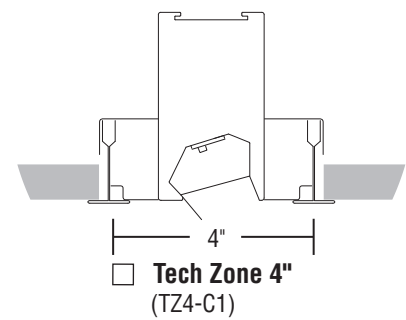

Wall Washed Recessed Mounting and Feed Guide High Performance 2" Aperture (HP-2 WW)

FINELITE
Better Lighting

Customer: _____ Job: _____ PO: _____

WALL WASH RECESSED MOUNTING OPTIONS

— X" —
= T-Bar Spacing/Rough in Dimension

Wall Washed Recessed Mounting and Feed Guide High Performance 2" Aperture (HP-2 WW)

FINELITE
Better Lighting

Recessed T-bar Fixture Lengths (C1, C2, C3, C3F, C1T, C2T, TZ4)

Recessed Non-T-bar Support Locations (VF, SF)