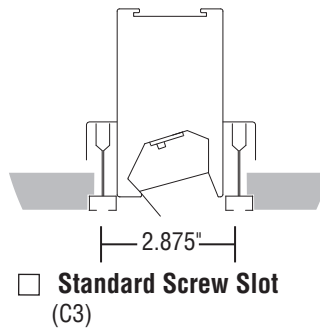

Wall Washed Recessed Mounting and Feed Guide High Performance 2" Aperture (HP-2 WW)

FINELITE
Better Lighting

Customer: _____ Job: _____ PO: _____

WALL WASH RECESSED MOUNTING OPTIONS

— X" —
= T-Bar Spacing/Rough in Dimension

Wall Washed Recessed Mounting and Feed Guide High Performance 2" Aperture (HP-2 WW)

FINELITE
Better Lighting

Recessed T-bar Fixture Lengths (C1, C2, C3, C3F, C1T, C2T, TZ4)

Recessed Non-T-bar Support Locations (VF, SF)