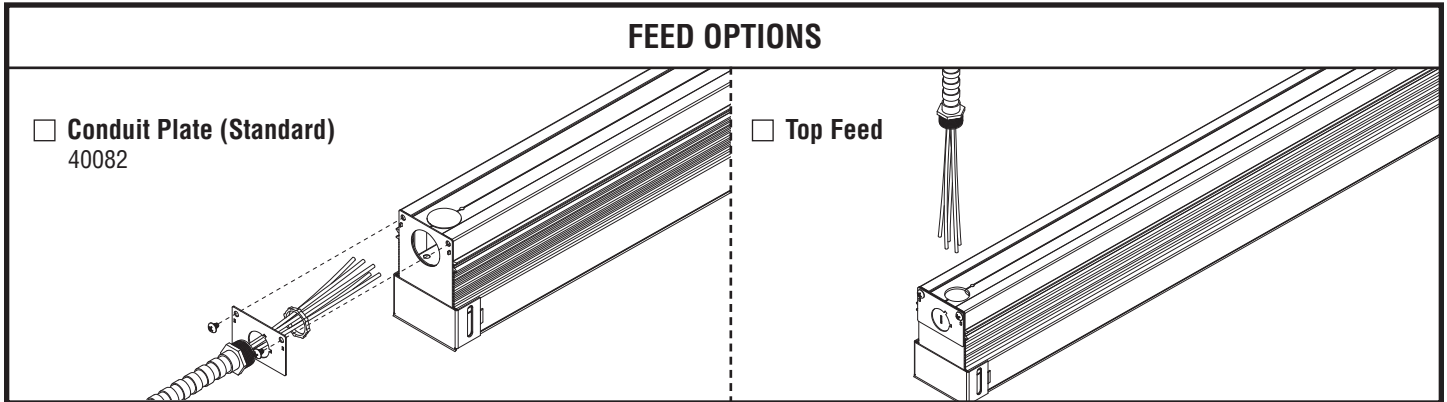

Wall Washed Recessed Mounting and Feed Guide High Performance 2" Aperture (HP-2 WW)

FINELITE
Better Lighting

Customer: _____ Job: _____ PO: _____

WALL WASH RECESSED MOUNTING OPTIONS

— X" —
= T-Bar Spacing/Rough in Dimension

Wall Washed Recessed Mounting and Feed Guide High Performance 2" Aperture (HP-2 WW)

FINELITE
Better Lighting

Recessed T-bar Fixture Lengths (C1, C2, C3, C3F, C1T, C2T, TZ4)

Recessed Non-T-bar Support Locations (VF, SF)