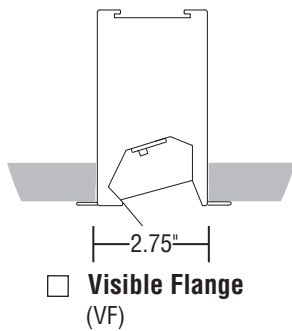

Wall Washed Recessed Mounting and Feed Guide High Performance 2" Aperture (HP-2 WW)

FINELITE
Better Lighting

Customer: _____ Job: _____ PO: _____

WALL WASH RECESSED MOUNTING OPTIONS

— X" —
= T-Bar Spacing/Rough in Dimension

Wall Washed Recessed Mounting and Feed Guide High Performance 2" Aperture (HP-2 WW)

FINELITE
Better Lighting

Recessed T-bar Fixture Lengths (C1, C2, C3, C3F, C1T, C2T, TZ4)

Recessed Non-T-bar Support Locations (VF, SF)