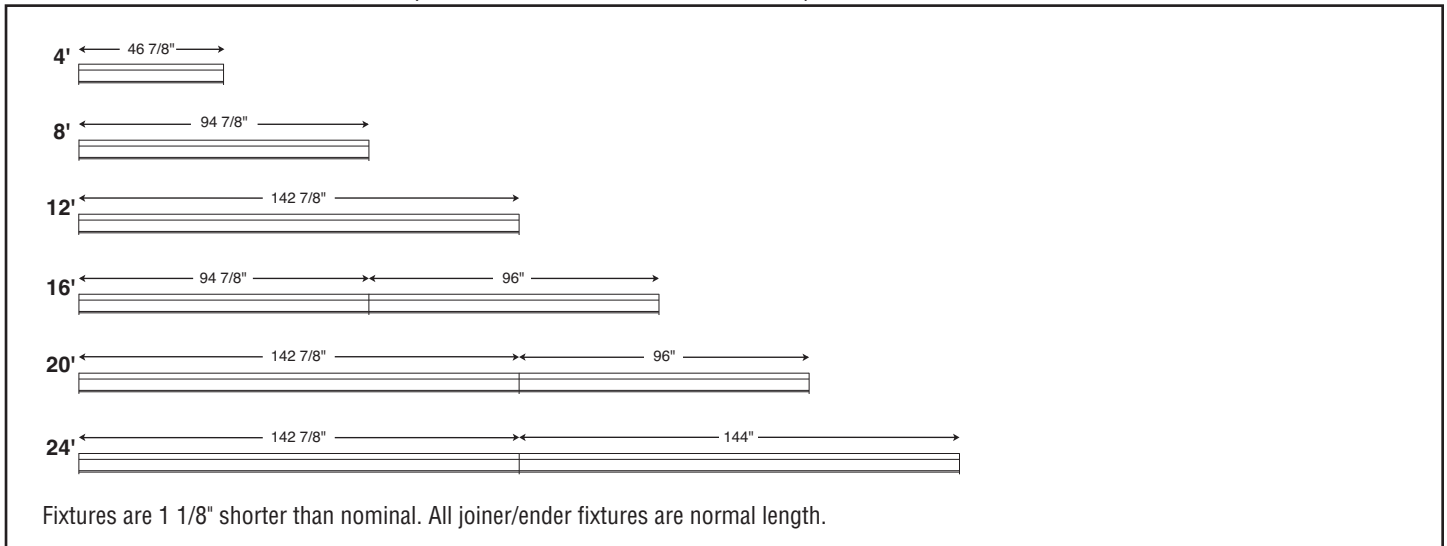

Wall Washed Recessed Mounting and Feed Guide High Performance 2" Aperture (HP-2 WW)

FINELITE
Better Lighting

Customer: _____ Job: _____ PO: _____

WALL WASH RECESSED MOUNTING OPTIONS

— X" —
= T-Bar Spacing/Rough in Dimension

Wall Washed Recessed Mounting and Feed Guide High Performance 2" Aperture (HP-2 WW)

FINELITE
Better Lighting

Recessed T-bar Fixture Lengths (C1, C2, C3, C3F, C1T, C2T, TZ4)

Recessed Non-T-bar Support Locations (VF, SF)