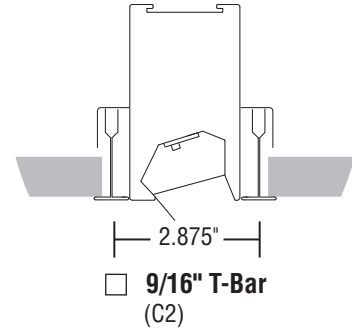

Wall Washed Recessed Mounting and Feed Guide High Performance 2" Aperture (HP-2 WW)

FINELITE
Better Lighting

Customer: _____ Job: _____ PO: _____

WALL WASH RECESSED MOUNTING OPTIONS

— X" —
= T-Bar Spacing/Rough in Dimension

Wall Washed Recessed Mounting and Feed Guide High Performance 2" Aperture (HP-2 WW)

FINELITE
Better Lighting

Recessed T-bar Fixture Lengths (C1, C2, C3, C3F, C1T, C2T, TZ4)

Recessed Non-T-bar Support Locations (VF, SF)