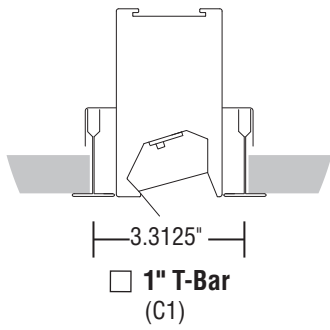

Wall Washed Recessed Mounting and Feed Guide High Performance 2" Aperture (HP-2 WW)

FINELITE
Better Lighting

Customer: _____ Job: _____ PO: _____

WALL WASH RECESSED MOUNTING OPTIONS

— X" —
= T-Bar Spacing/Rough in Dimension

Wall Washed Recessed Mounting and Feed Guide High Performance 2" Aperture (HP-2 WW)

FINELITE
Better Lighting

Recessed T-bar Fixture Lengths (C1, C2, C3, C3F, C1T, C2T, TZ4)

Recessed Non-T-bar Support Locations (VF, SF)