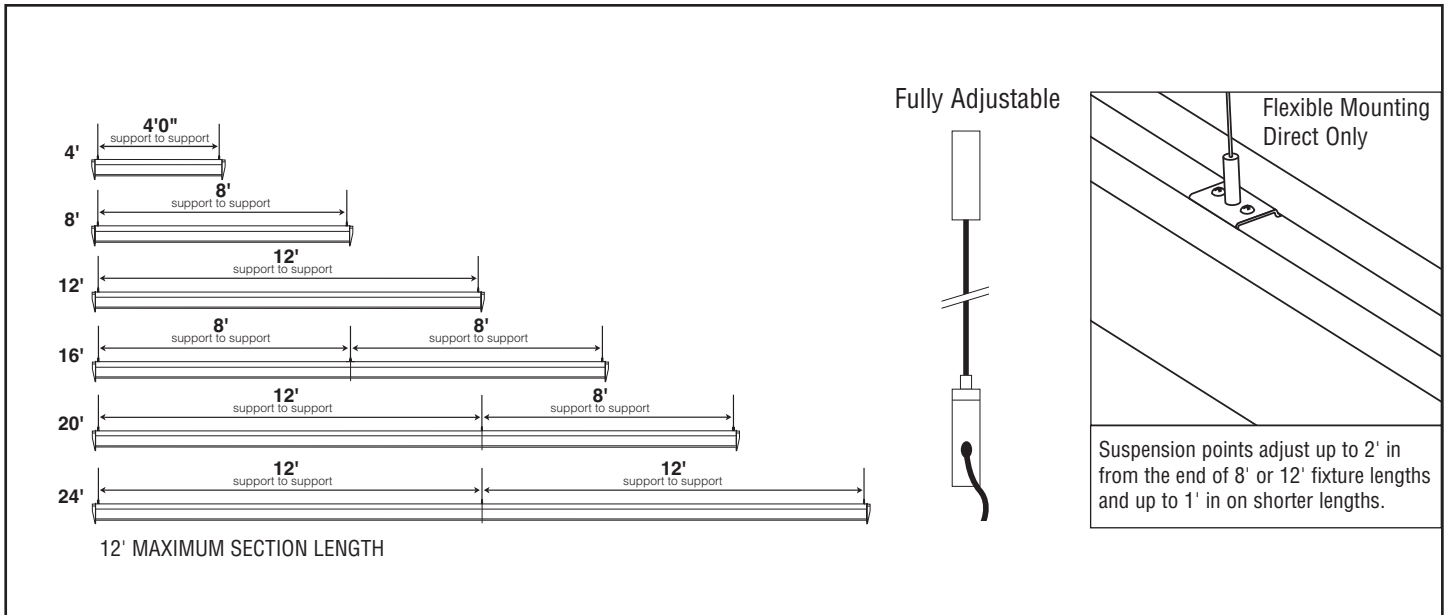

Hardware compatible with 4" octagonal J-Box. Consult Finelite Customer Service for pricing on all options.

Wall Wash Pendant Mounting and Feed Guide High Performance 2" Aperture (HP-2 WW)

FINELITE
Better Lighting

Customer: _____ Job: _____ PO: _____

Standard Fixture Lengths & Support Locations

Proper Positioning