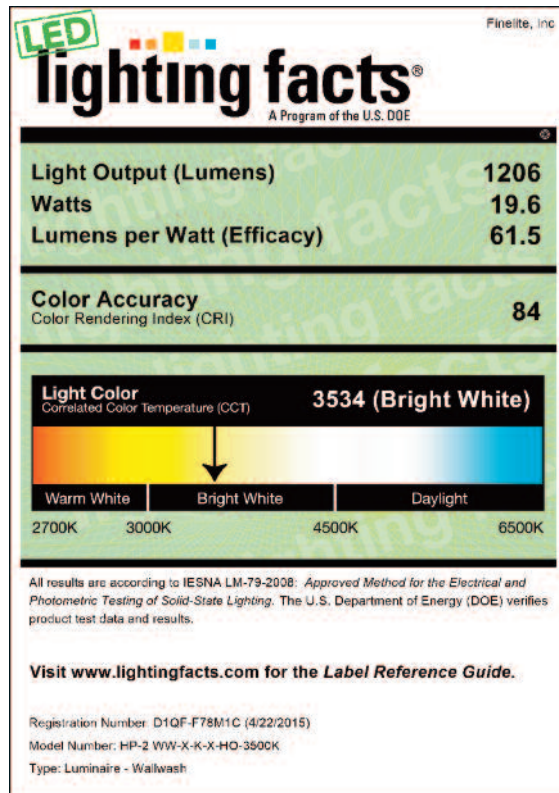

HP-2 WALL WASH LIGHTING FACTS^{CM} LABEL

Data based on 4' luminaire.

HP-2 WW HO 3500K WITH KICKER

HO - High Output
SO - Standard Output

HP-2 WW HO 3500K WITHOUT KICKER