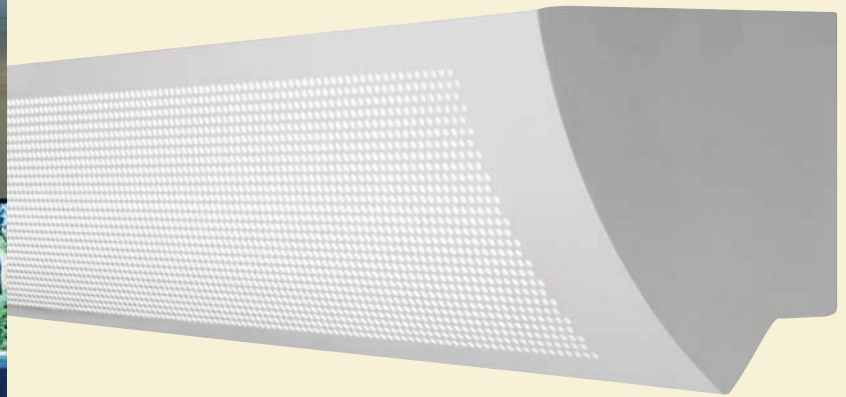

SERIES 17

ADA Wallmount Luminaire

SERIES 17

ADA Wallmount Luminaire

ART HAS ITS OWN LANGUAGE

ACF Perf

ACF Solid

VCF Perf

VCF Solid

Design Alternatives

Series 17 features two timeless shapes. The Angled Curved Fascia (ACF) uses strong, clean lines and the Vertical Curved Fascia (VCF) uses simple, subtle lines allowing Series 17 to blend into a variety of architectural designs.

Fascia Options

The solid fascia focuses more attention on architectural design elements. Specify the perforated fascia to add a subtle brightness to corridors and hallways.

Series 17 is an ADA compliant wall mount luminaire designed with the understanding that shape can transform the experience of a space. Combining ADA compliance with the functionality of superior optical performance and energy saving bi-level controls, this luminaire is ideal for a number of applications, including hallways and stairwells in offices, schools, healthcare facilities and multi-family residential buildings.