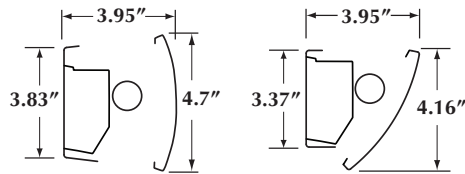

Lamps & Features

1 X T8

1 X T5/T5HO