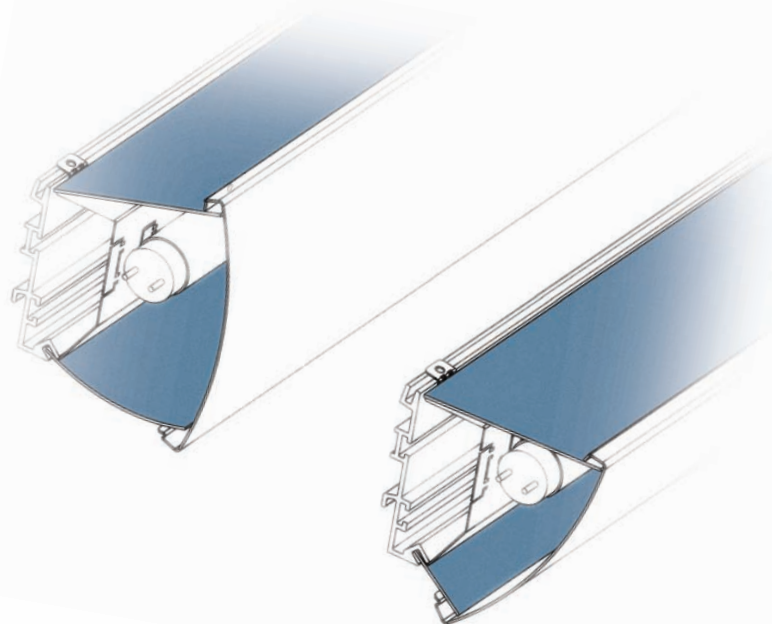

Series 17 is an ADA compliant wall mount luminaire designed with the understanding that shape can transform the experience of a space. Combining ADA compliance with the functionality of superior optical performance and energy saving bi-level controls, this luminaire is ideal for a number of applications, including hallways and stairwells in offices, schools, healthcare facilities and multi-family residential buildings.

Energy Savings

Series 17 makes it easy to save energy while maintaining the purity of the luminaire form. The optional fixture integrated ultrasonic occupancy sensor can be specified for on/off functionality or with a bi-level switching ballast to reduce energy consumption while still maintaining light in the space.

Distinctive Options

Optional lenses, hidden from view, provide shielding to the lamp and prevent access to the luminaire. Specify clear lenses to keep dust and debris out of the luminaire, or select diffuse white lenses to soften the distribution and prevent direct view to the lamp.