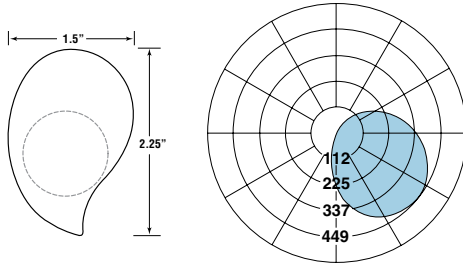

Shape Options

The same great performance is available in three ultra-sleek profiles: Oval, Circle, and Square.

(Actual size shown here)

Muro-O

Muro-C

Muro-S

Adjustable Mounting

Mounting points are adjustable along the length of the luminaire making it easy to mount Muro right where you want it.

Mounting Options

Joining Fixtures

Pendant

Wall Mount

Muro can be easily joined to form runs.

Photometry

Muro-Oval
 57.3 Lumens Per Watt
 1296 Lumens/22.6 Watts
 CRI: 87
 CCT: 4100K
 ITL Report: 69522

Candlepower Summary						
	0	45.0	90.0	135.0	180.0	Flux
0	235	235	235	235	235	
5	282	271	235	194	174	22
15	346	314	226	122	81	62
25	396	343	208	52	5	93
35	429	356	183	2	0	119
45	446	356	153	0	0	140
55	449	344	117	0	0	151
65	435	320	76	0	0	152
75	403	285	36	0	0	141
85	364	243	5	0	0	122
90	344	224	0	0	0	
95	323	205	0	0	0	101
105	270	163	0	0	0	78
115	216	124	0	0	0	56
125	161	83	0	0	0	35
135	104	45	0	0	0	18
145	52	15	0	0	0	7
155	9	0	0	0	0	1
165	0	0	0	0	0	0
175	0	0	0	0	0	0
180	0	0	0	0	0	0