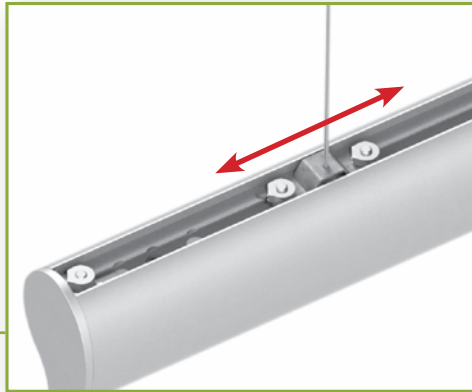

## LED T8 Vertical Illumination

Muro is the first luminaire to use high performance energy efficient LED T8 lamp technology. Clean, beautiful extruded aluminum forms position the LED T8 light engine to deliver vertical illumination for interior applications.

## Shape Options

The same great performance is available in three ultra-sleek profiles: Oval, Circle, and Square.

(Actual size shown here)

Muro-O

Muro-C

Muro-S

### Adjustable Mounting

Mounting points are adjustable along the length of the luminaire making it easy to mount Muro right where you want it.