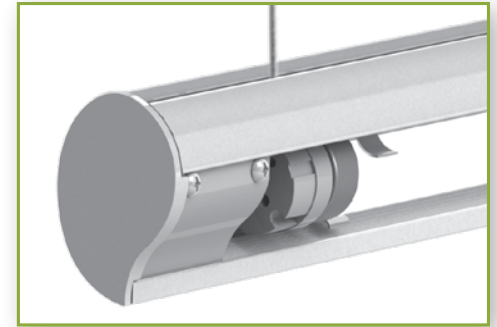

FINELITE
Better Lighting

Muro
Breakthrough LED Performance

Muro

Breakthrough LED Performance

LED T8

LED T8 Vertical Illumination

Muro is the first luminaire to use high performance energy efficient LED T8 lamp technology. Clean, beautiful extruded aluminum forms position the LED T8 light engine to deliver vertical illumination for interior applications.

Innovative Features

- 1296 lumens at only 22.6 watts
- 40,000 hour LED T8 light engine and driver life
- Field replaceable OSRAM SYLVANIA™ LED T8 light engine
- 2', 4', 8' section lengths can be joined to form longer runs
- Pendant & wall mount options
- Adjustable pendant mounting for varying ceiling grids

Shape Options

The same great performance is available in three ultra-sleek profiles: Oval, Circle, and Square.

(Actual size shown here)

Muro-O

Muro-C

Muro-S

Adjustable Mounting

Mounting points are adjustable along the length of the luminaire making it easy to mount Muro right where you want it.

LED T8 Performance

OSRAM SYLVANIA™ LED T8 lamp technology delivers 1675 lumens at just 22 watts in the 4' length. The LED lamp includes internal drivers and light engines delivering uniform 120° light distribution.