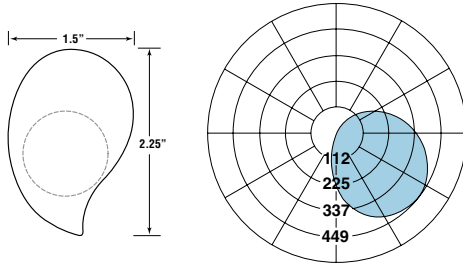

Photometry

Muro-Oval
57.3 Lumens Per Watt
1296 Lumens/22.6 Watts
CRI: 87
CCT: 4100K
ITL Report: 69522