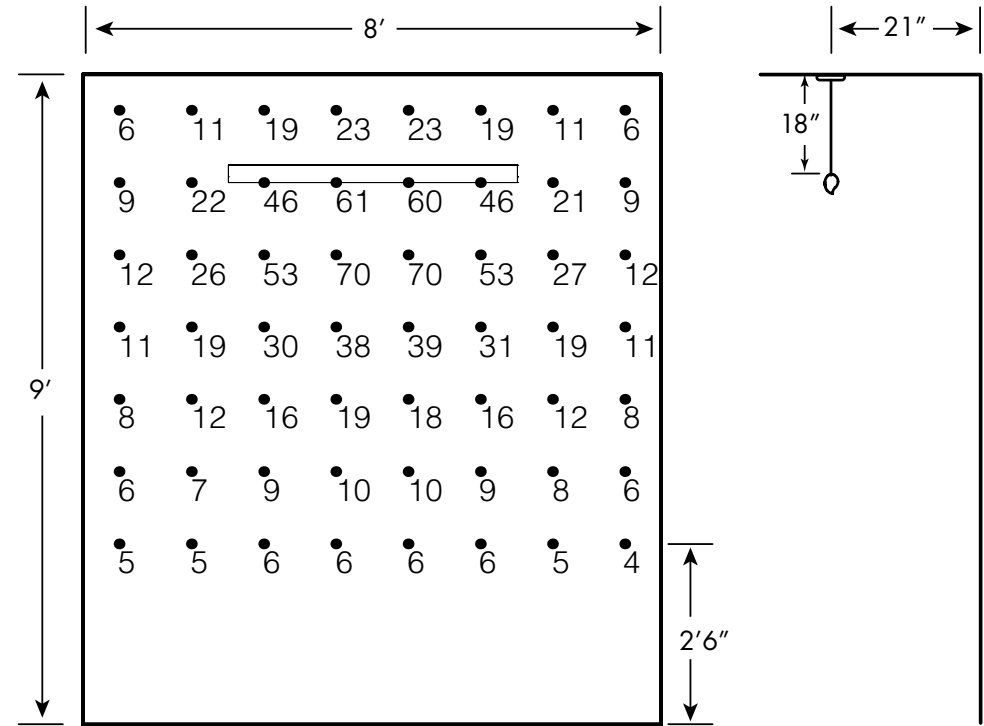

Photometric Performance

Initial FC Levels
Reflectance: 80/50/20

Ordering Guide

Finelite Series: Muro (MU-O, MU-C, MU-S) _____

Run length (2', 4', 8', multiples standard) _____

Light Engine (LED T8) _____

Color Temp (3500k, 4100k) _____

Circuiting (SC-single circuit) _____

Voltage (120, 277V) _____

Mounting (FA, WM) _____

Endcap Flat (FE) _____

MU-O - 32' - LED T8 - 3500k - SC - 120 - FA - FE

Muro is RoHS compliant

Finelite, Inc. • 30500 Whipple Road • Union City, CA 94587-1525 • 510 / 441-1100 • FAX: 510 / 441-1510 • www.finelite.com
Photography Credits: ©Michael David Rose Photography - Product Only. ©2011 Finelite Inc. All rights reserved. CPI0041 12/11