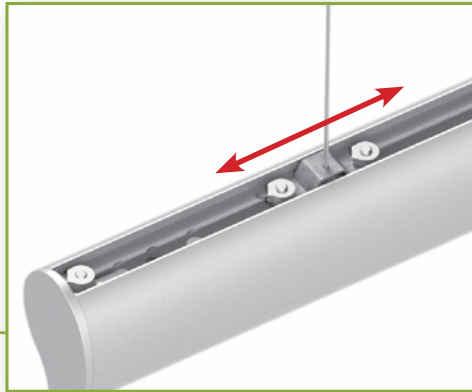

FINELITE
Better Lighting

Muro
Breakthrough LED Performance

Muro

Breakthrough LED Performance

LED T8

LED T8 Vertical Illumination

Muro is the first luminaire to use high performance energy efficient LED T8 lamp technology. Clean, beautiful extruded aluminum forms position the LED T8 light engine to deliver vertical illumination for interior applications.

Innovative Features

- 1296 lumens at only 22.6 watts
- 40,000 hour LED T8 light engine and driver life
- Field replaceable OSRAM SYLVANIA™ LED T8 light engine
- 2', 4', 8' section lengths can be joined to form longer runs
- Pendant & wall mount options
- Adjustable pendant mounting for varying ceiling grids

Shape Options

The same great performance is available in three ultra-sleek profiles: Oval, Circle, and Square.

(Actual size shown here)

Muro-O

Muro-C

Muro-S

Adjustable Mounting

Mounting points are adjustable along the length of the luminaire making it easy to mount Muro right where you want it.

LED T8 Performance

OSRAM SYLVANIA™ LED T8 lamp technology delivers 1675 lumens at just 22 watts in the 4' length. The LED lamp includes internal drivers and light engines delivering uniform 120° light distribution.