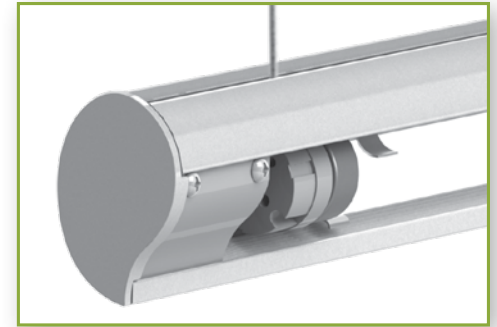

Adjustable Mounting

Mounting points are adjustable along the length of the luminaire making it easy to mount Muro right where you want it.

LED T8 Performance

OSRAM SYLVANIA™ LED T8 lamp technology delivers 1675 lumens at just 22 watts in the 4' length. The LED lamp includes internal drivers and light engines delivering uniform 120° light distribution.

Mounting Options

Joining Fixtures