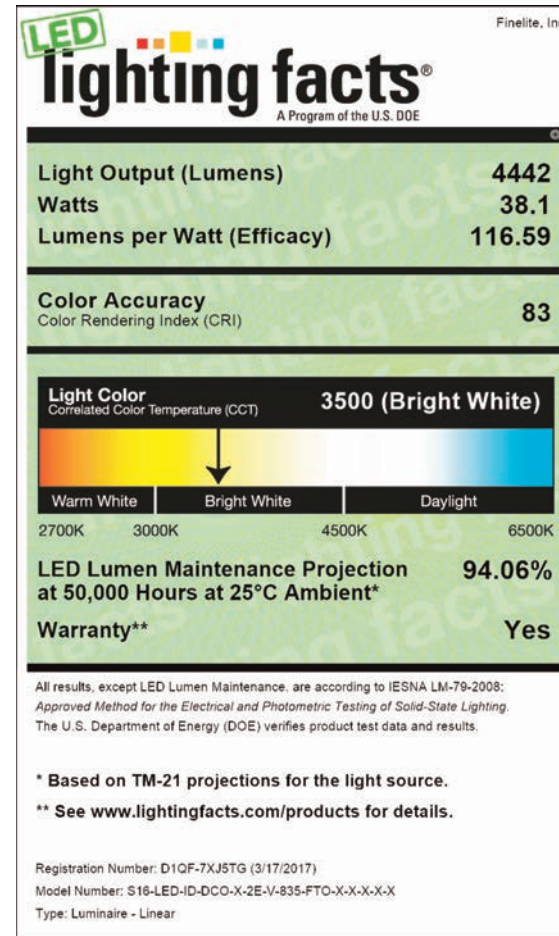

Series 16 LED Lighting Facts™ Label

S16-LED 2E HO 3500K Open

HO - High Output

S16-LED 2E V 3500K FTO

V - Very High Output