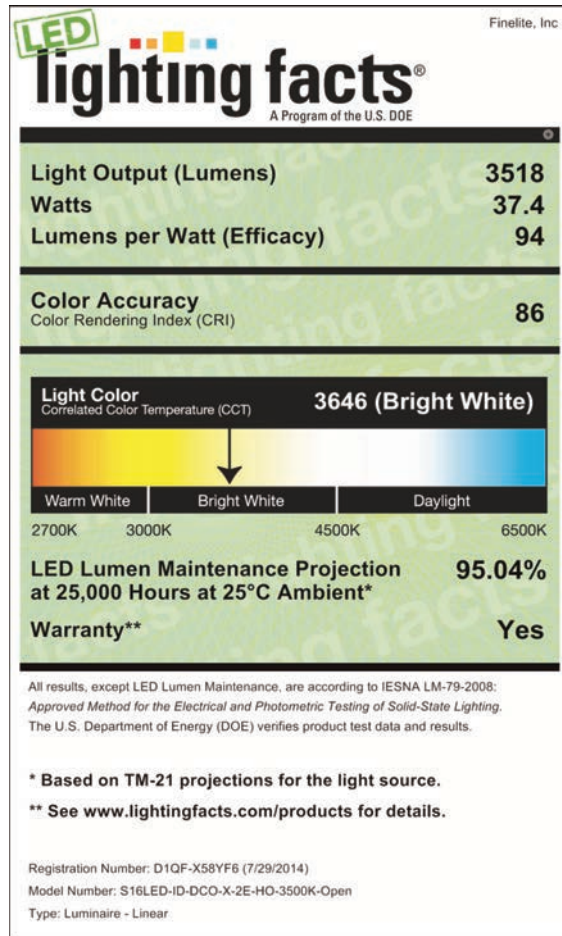

Series 16 LED Lighting Facts™ Label

S16-LED 2E HO 3500K Open

HO - High Output

S16-LED 2E V 3500K FTO

V - Very High Output