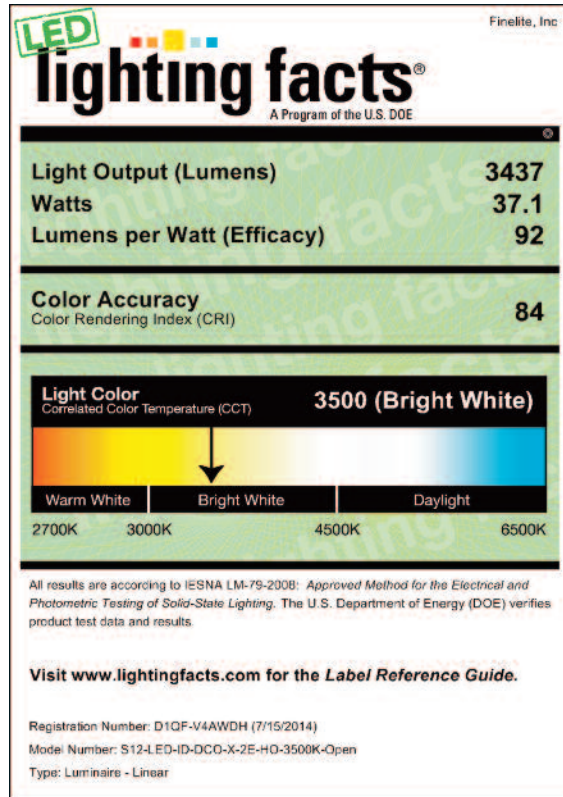

SERIES 12 LED LIGHTING FACTS^{CM} LABEL

S12 LED 2E HO 3500K OPEN

HO - High Output