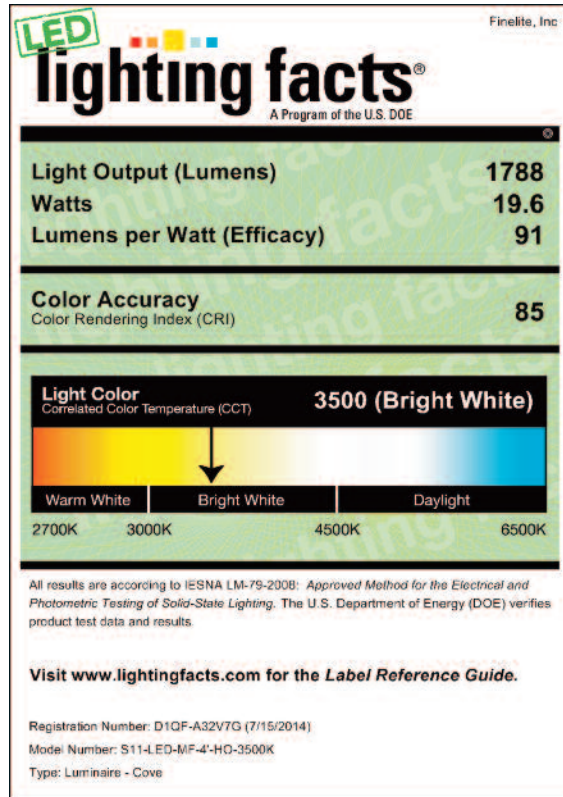

SERIES 11 LED MICRO FLEX  
LIGHTING FACTS<sup>CM</sup> LABEL

S11 LED MF HO 3500K

HO - High Output