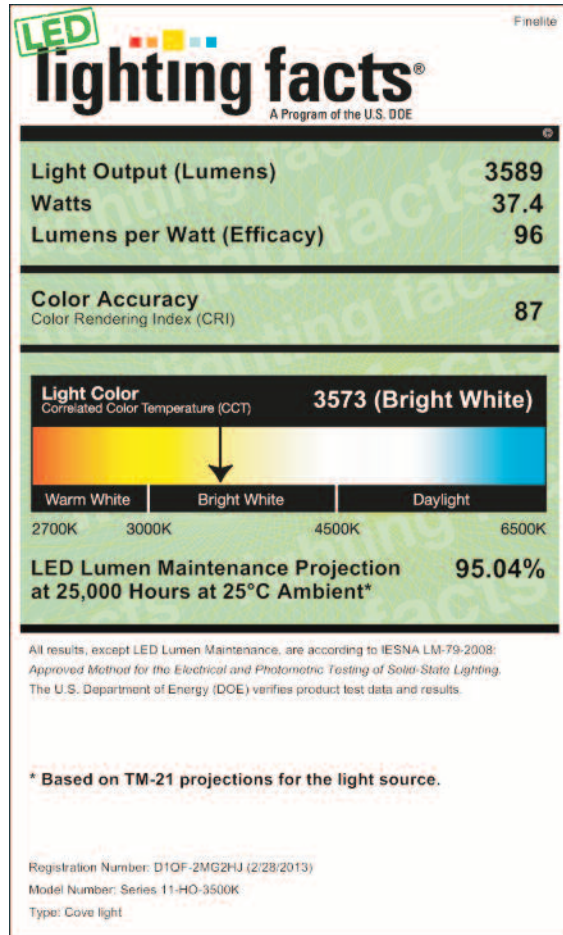

SERIES 11 LED LIGHTING FACTS^{CM} LABEL

S11 LED HO 3500K

HO - High Output