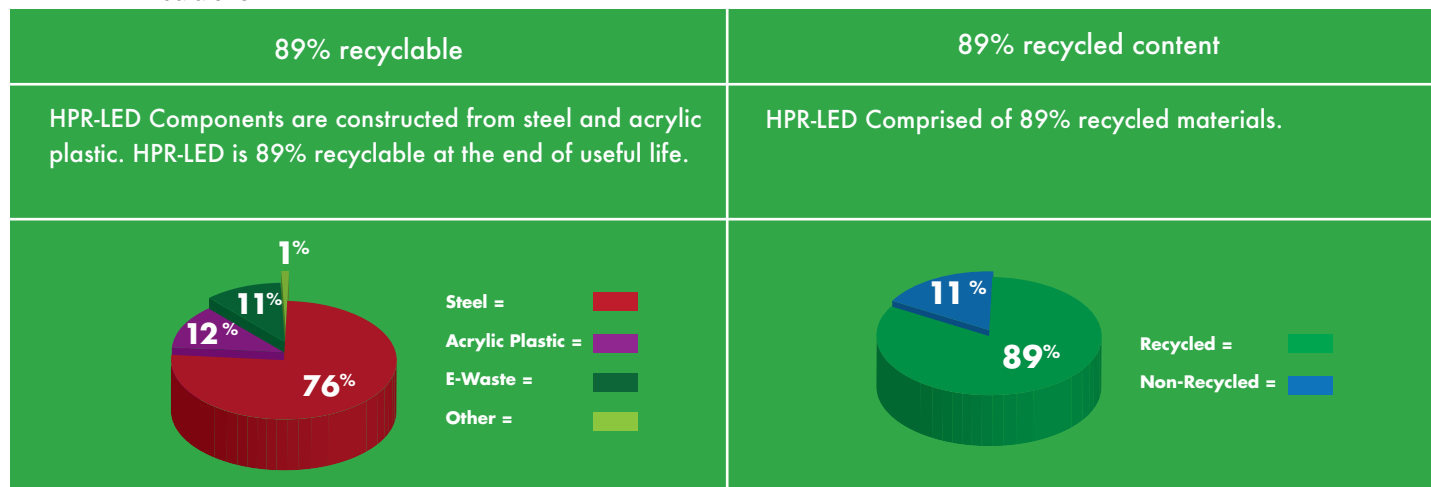

LED Board

Center Optic

Fixture Door

* Recycling information typical for all luminaire sizes. Contact factory for more information.

HPR-LED Environmental Product Summary

HPR-LED 2x4 data shown

Due to continuing product improvements, Finelite reserves the right to change specifications without notice. Please visit www.finelite.com for most current data.