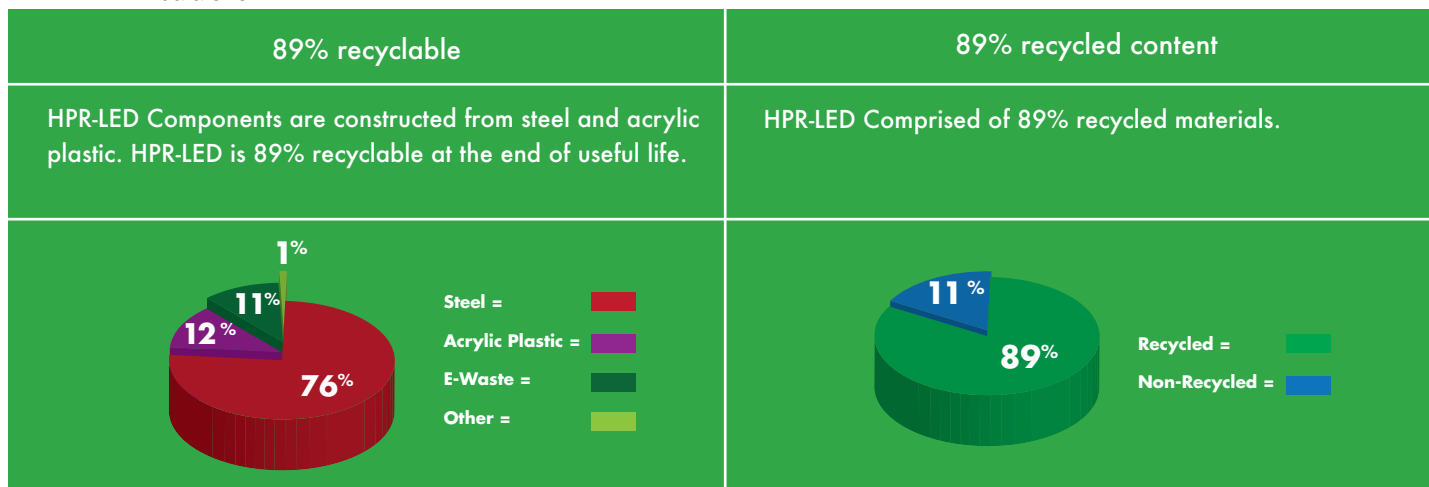

LED Board

Center Optic

Fixture Door

* Recycling information typical for all luminaire sizes. Contact factory for more information.

HPR-LED Environmental Product Summary

HPR-LED 2x4 data shown

Due to continuing product improvements, Finelite reserves the right to change specifications without notice. Please visit www.finelite.com for most current data.