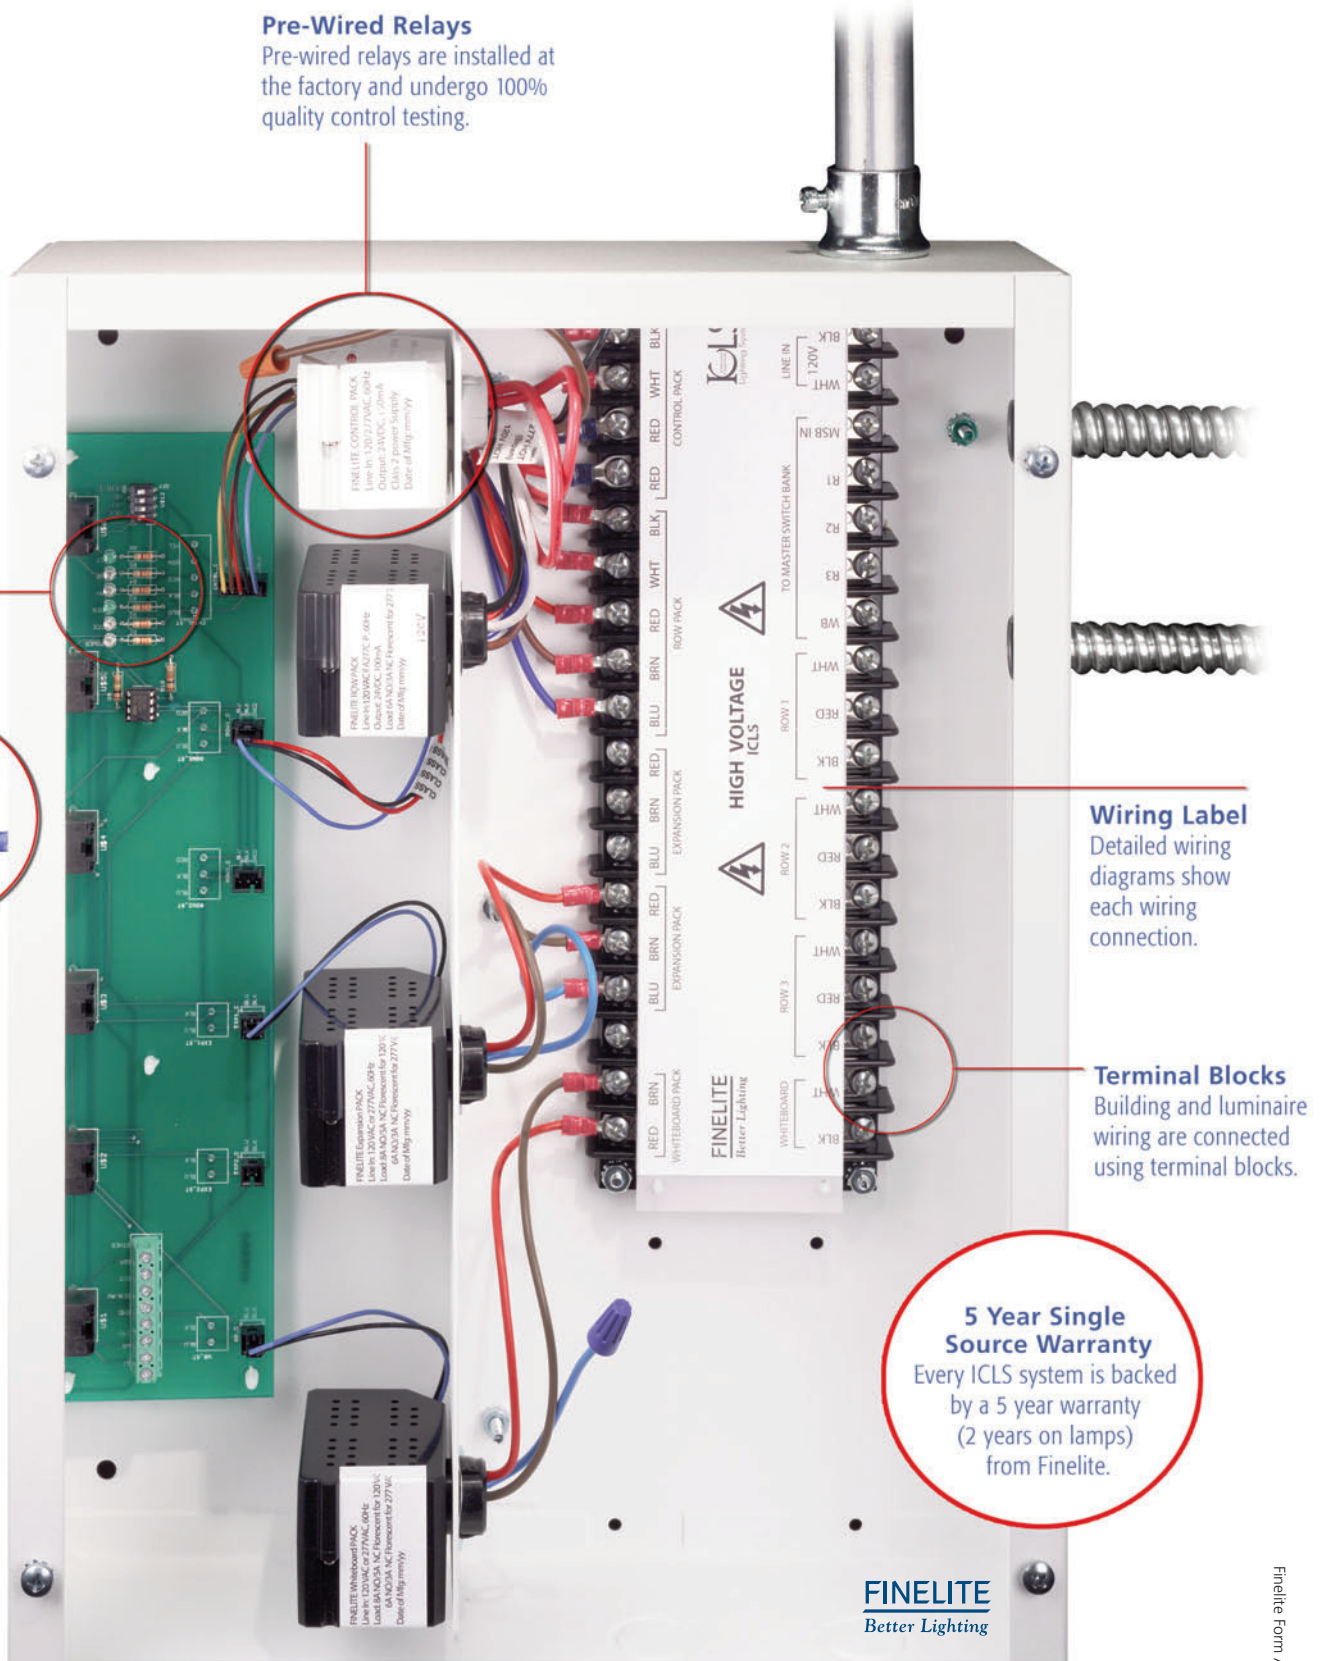

# ICLS 1.5 Makes Installation Easy and Error Free.

**Pre-Wired Relays**  
Pre-wired relays are installed at the factory and undergo 100% quality control testing.

**Diagnostic LED's**  
The unit is equipped with diagnostic LED's for troubleshooting

**Plug & Play Connections**  
Connections to teacher controls, occupancy & daylight dimming sensors are made by plenum rated plug and play connections.

**Wiring Label**  
Detailed wiring diagrams show each wiring connection.

**Terminal Blocks**  
Building and luminaire wiring are connected using terminal blocks.

**5 Year Single Source Warranty**  
Every ICLS system is backed by a 5 year warranty (2 years on lamps) from Finelite.