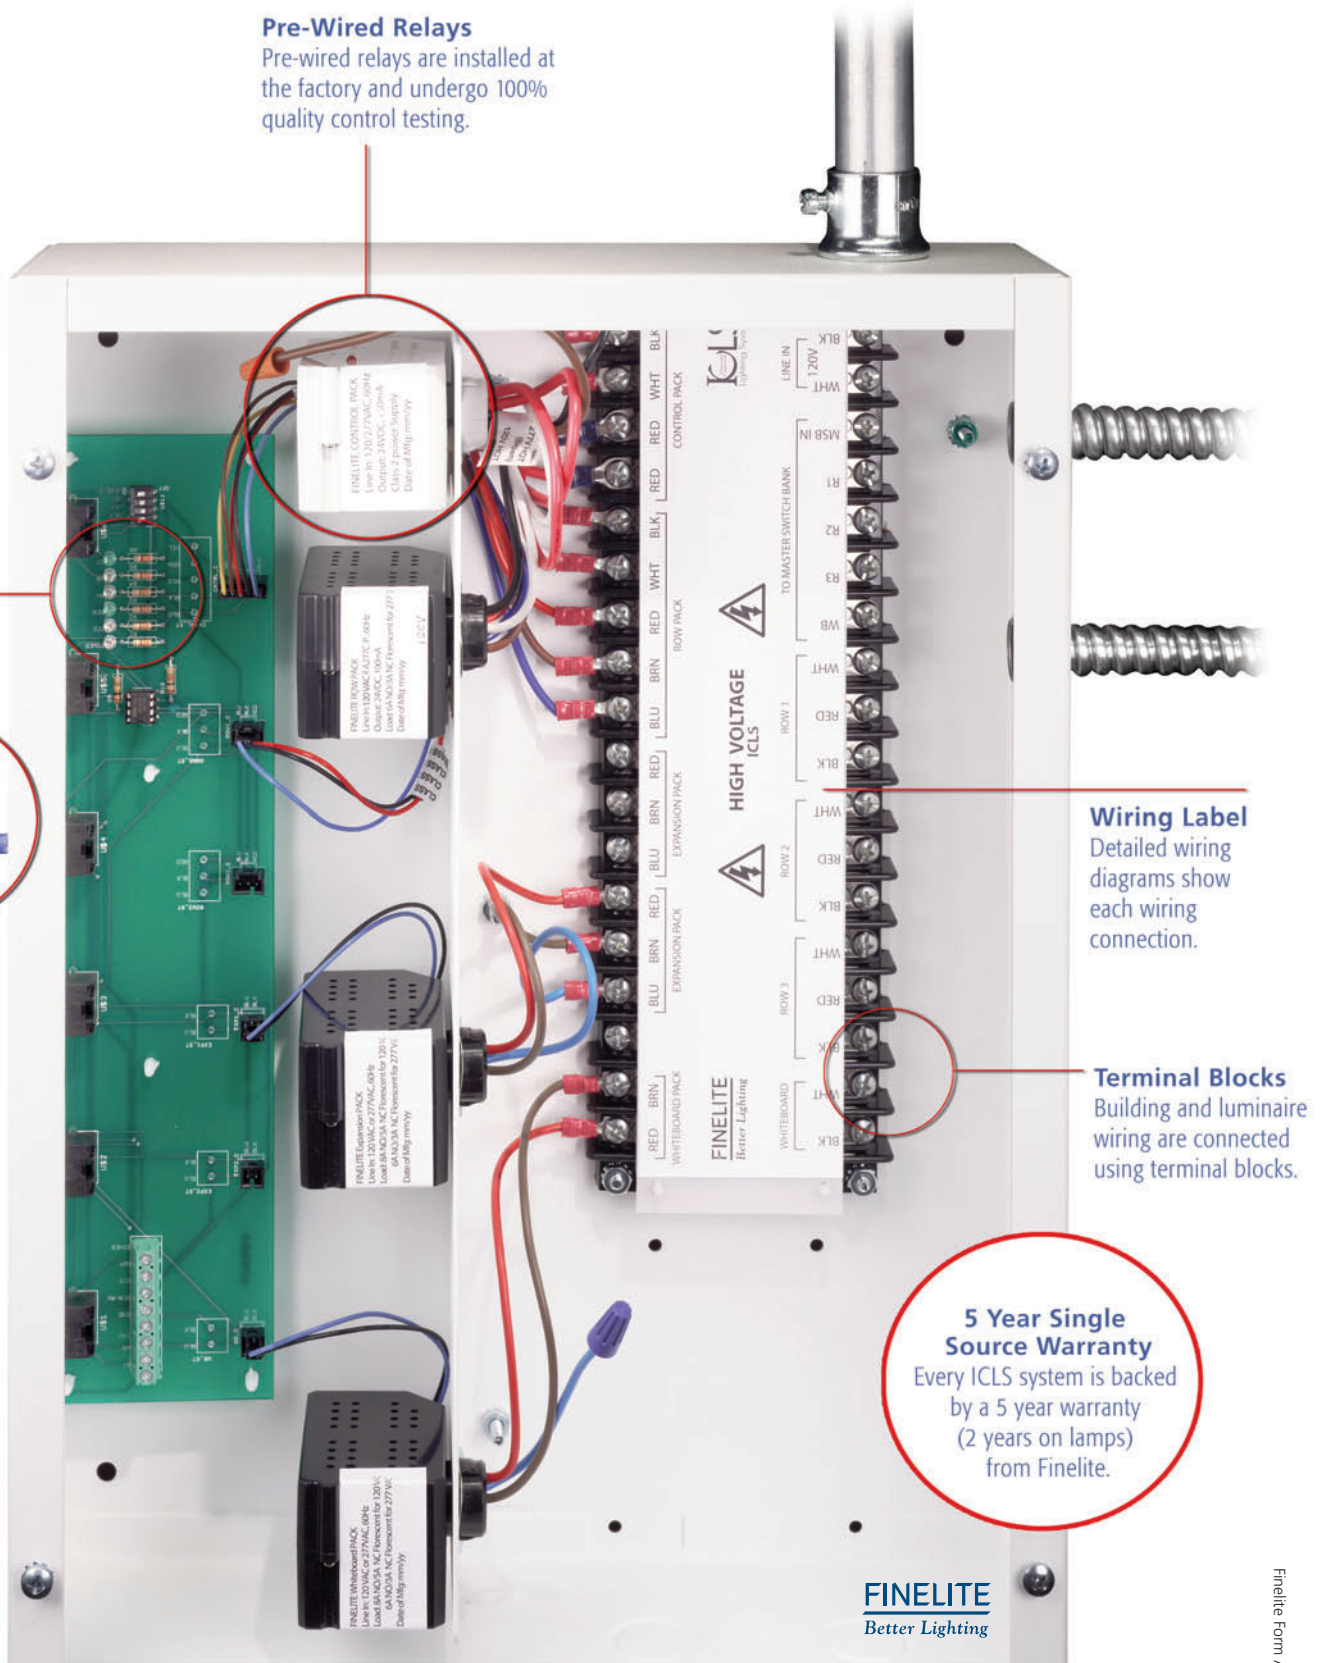

ICLS 1.5 Makes Installation Easy and Error Free.

Pre-Wired Relays
Pre-wired relays are installed at the factory and undergo 100% quality control testing.

Diagnostic LED's
The unit is equipped with diagnostic LED's for troubleshooting

Plug & Play Connections
Connections to teacher controls, occupancy & daylight dimming sensors are made by plenum rated plug and play connections.

Wiring Label
Detailed wiring diagrams show each wiring connection.

Terminal Blocks
Building and luminaire wiring are connected using terminal blocks.

5 Year Single Source Warranty
Every ICLS system is backed by a 5 year warranty (2 years on lamps) from Finelite.

FINELITE
Better Lighting

Installation Made Easy