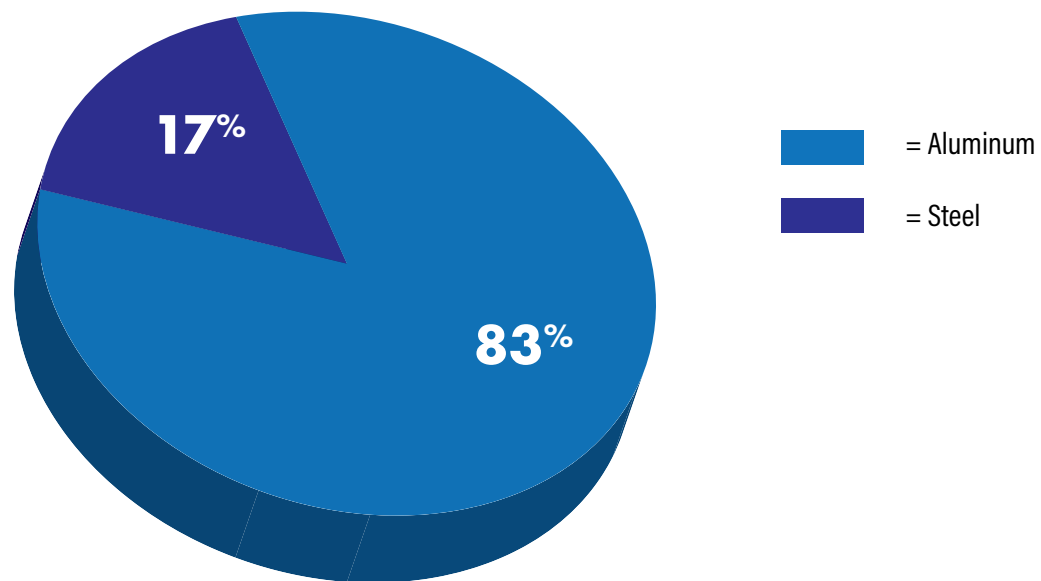

100% Recyclable

Knuckle 2-Arm 90° components are constructed from aluminum and steel.

Knuckle 2-Arm 90° is 100% recyclable at the end of useful life.

* Recycling details may vary based on Knuckle options