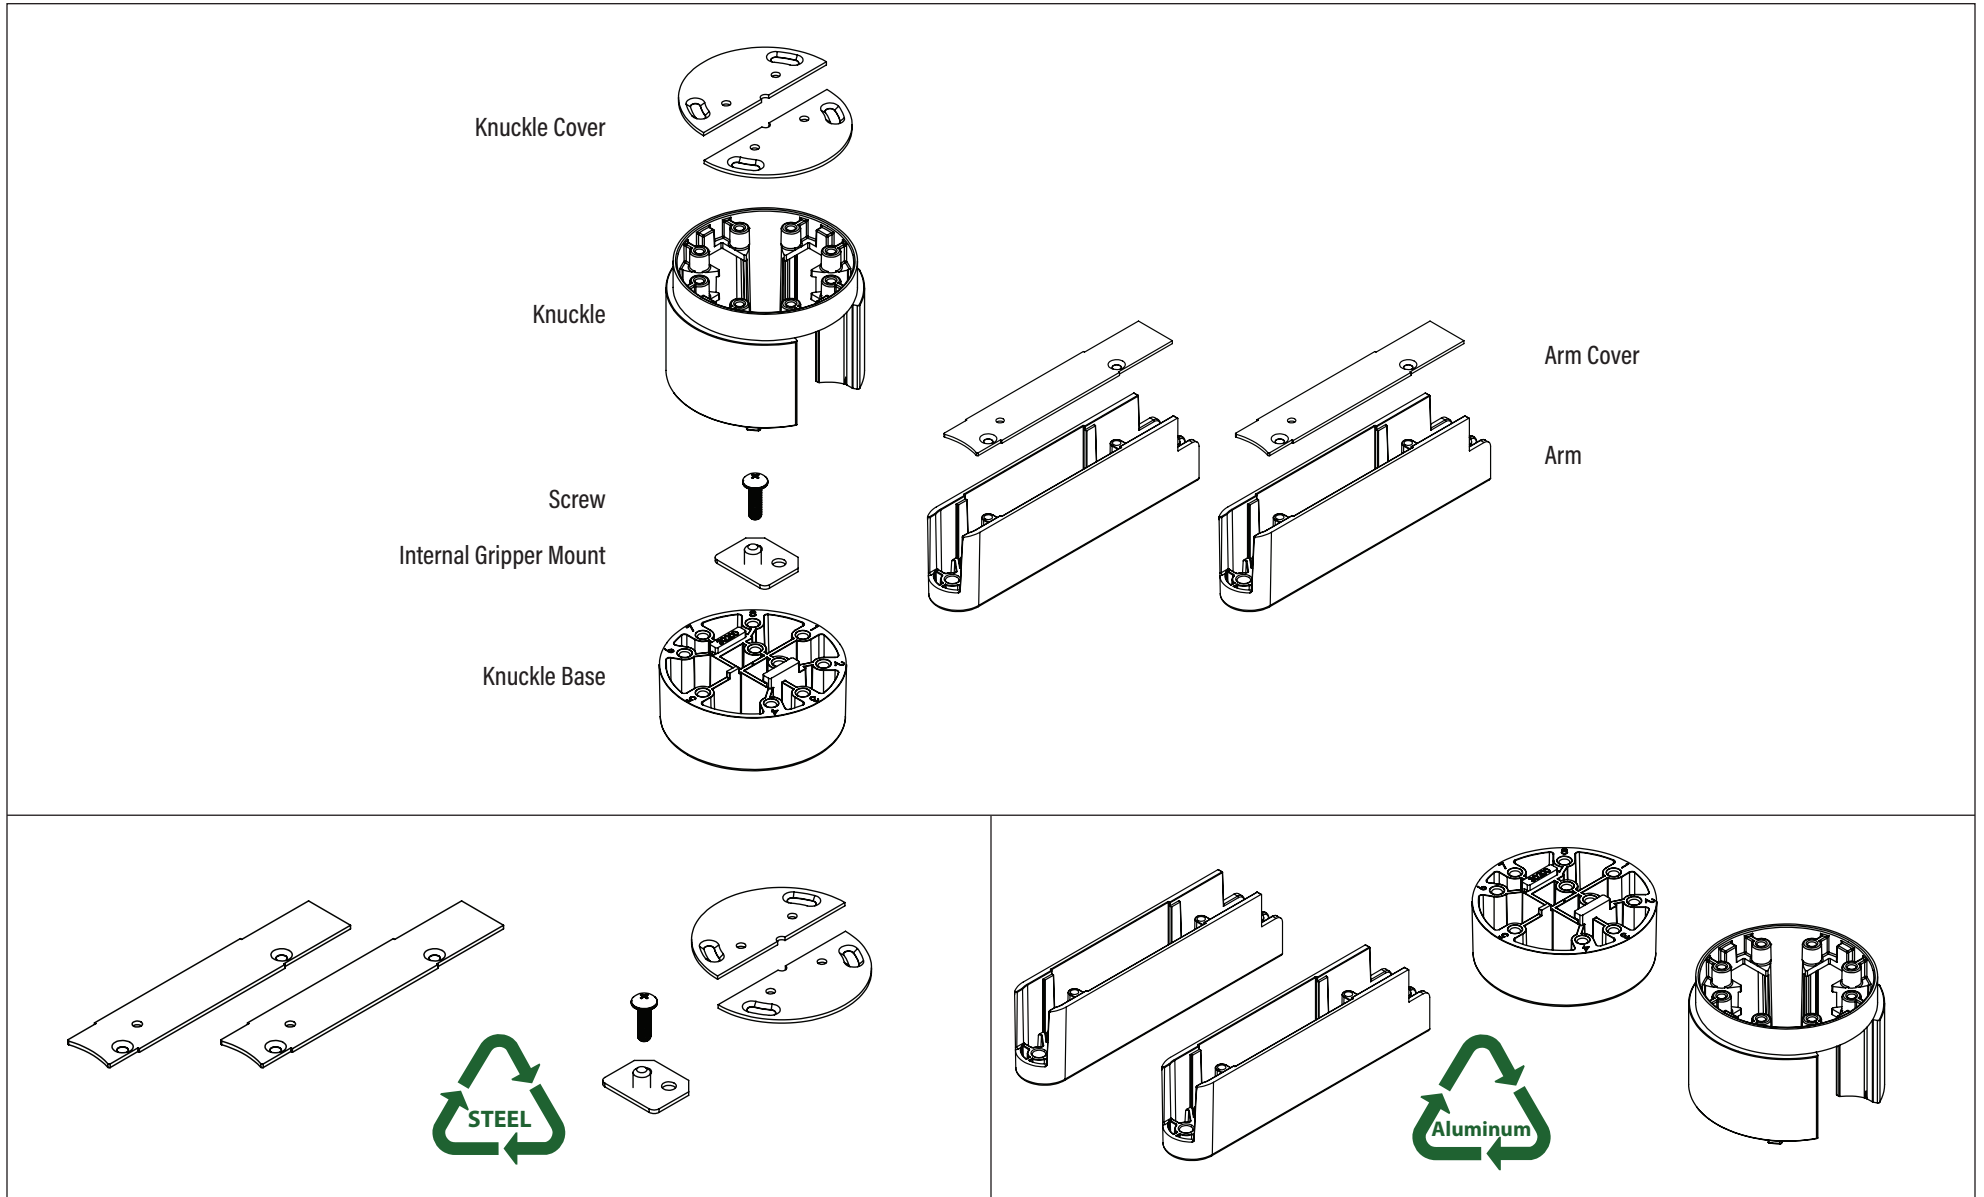

Knuckle for HPX and HPO

2-Arm 90° Knuckle*  Recycling Luminaire Breakdown

FINELITE[®]
Better Lighting

* Recycling details may vary based on Knuckle options

Knuckle for HPX and HPO

2-Arm 90° Knuckle* Recycling Luminaire Breakdown

100% Recyclable

Knuckle 2-Arm 90° components are constructed from aluminum and steel.

Knuckle 2-Arm 90° is 100% recyclable at the end of useful life.

* Recycling details may vary based on Knuckle options