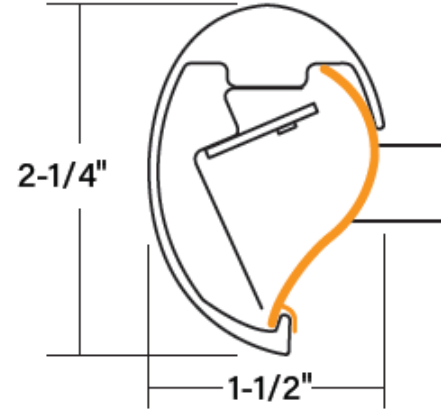

Performance

105.9 Lumens per watt at 277V

109.2 Lumens per watt at 120V

E3

Pendant shown

Features

Two Mounting Styles
Pendant and arm mount.

Teardrop Aesthetic
Elegant inverted teardrop shape adds character to the environment.

Performance

Wall Wash Photometry

4' Luminaire 3500k

E3-P-WW-D-4'-V-835

Efficacy: 109 lm/W

Total luminaire output: 872 lumens
19.5 watts

Peak Candela Value: 898 @ 45°

CRI: 80 / CCT: 3500K

ITL LM79 Report 93801

Application

Application

4' Luminaire 3500k

Total luminaire output: 2129 lumens

Luminaire length: 4'

To bottom of the luminaire: 7'-6"

Room reflectances: 80-50-20

Maintained illuminance levels: LLF 1.00"

Cross Sections

Direct Pendant

Flush Downlight Diffuser
(standard)

Direct Arm Mount

Flush Downlight Diffuser
(standard)

The Finelite LED Difference & Commitment to You