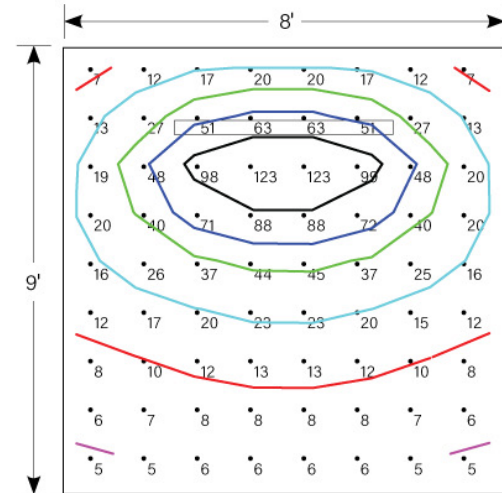

Application

Application

4' Luminaire 3500k

Total luminaire output: 2129 lumens

Luminaire length: 4'

To bottom of the luminaire: 7'-6"

Room reflectances: 80-50-20

Maintained illuminance levels: LLF 1.00"