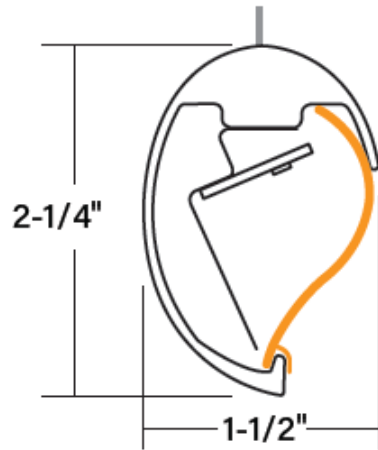

Performance

105.9 Lumens per watt at 277V

109.2 Lumens per watt at 120V

E3

Pendant shown

Features

Two Mounting Styles
Pendant and arm mount.

Teardrop Aesthetic
Elegant inverted teardrop shape adds character to the environment.

Performance

Wall Wash Photometry

4' Luminaire 3500k

E3-P-WW-D-4'-V-835

Efficacy: 109 lm/W

Total luminaire output: 872 lumens
19.5 watts

Peak Candela Value: 898 @ 45°

CRI: 80 / CCT: 3500K

ITL LM79 Report 93801

Application

Application

4' Luminaire 3500k

Total luminaire output: 2129 lumens

Luminaire length: 4'

To bottom of the luminaire: 7'-6"

Room reflectances: 80-50-20

Maintained illuminance levels: LLF 1.00"

Cross Sections

Direct Pendant

Flush Downlight Diffuser
(standard)

Direct Arm Mount

Flush Downlight Diffuser
(standard)

The Finelite LED Difference & Commitment to You