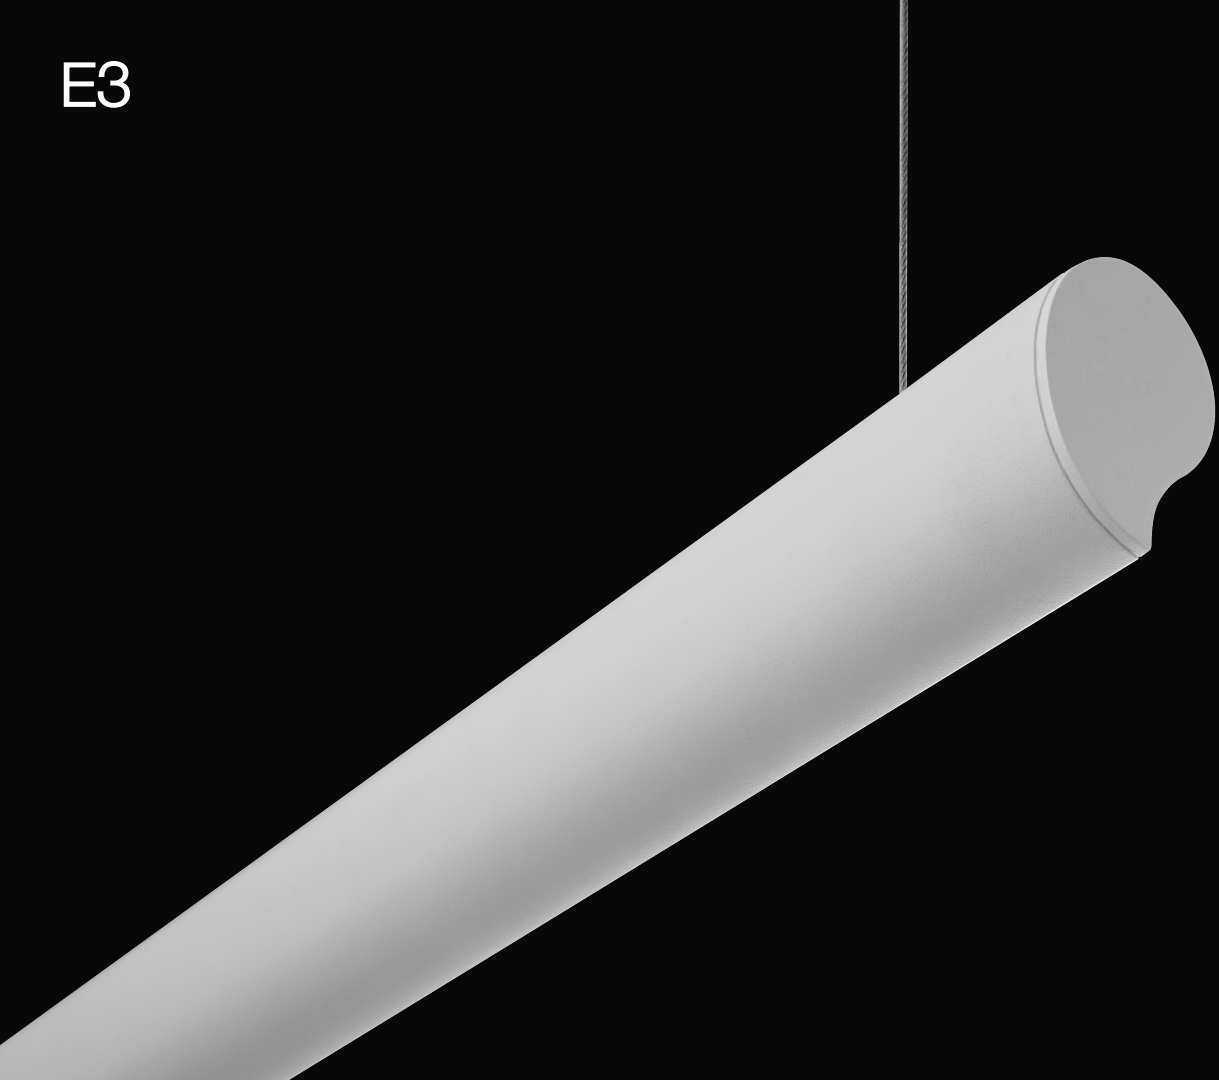

E3

Elements of Design

Slim Accent Luminaire

A Slim LED Accent Luminaire

A slim LED accent luminaire delivering excellent illumination of vertical surfaces for interior applications. Advanced LED module design makes E3 a powerful solution for highlighting your best vertical features efficiently. Distribution and efficiency make E3 a strong luminaire selection for use in Task Vertical Ambient design schemes.

Performance

105.9 Lumens per watt at 277V

109.2 Lumens per watt at 120V

E3

Pendant shown

Features

Two Mounting Styles
Pendant and arm mount.

Teardrop Aesthetic
Elegant inverted teardrop shape adds character to the environment.

Adjustable Mounting
Mounting points are adjustable along the length of the luminaire making it easy to mount where desired.

LED Array
LED array provides consistent wall wash light.

Remote Power Source
Allows for narrow extrusion and greater wall illumination.