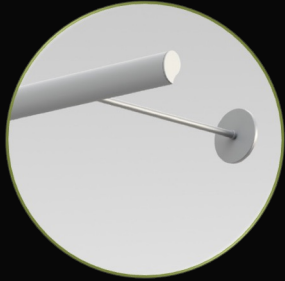

E3

Elements of Design

Slim Accent Luminaire

A Slim LED Accent Luminaire

A slim LED accent luminaire delivering excellent illumination of vertical surfaces for interior applications. Advanced LED module design makes E3 a powerful solution for highlighting your best vertical features efficiently. Distribution and efficiency make E3 a strong luminaire selection for use in Task Vertical Ambient design schemes.

Performance

105.9 Lumens per watt at 277V

109.2 Lumens per watt at 120V

E3

Pendant shown

Features

Two Mounting Styles
Pendant and arm mount.

Teardrop Aesthetic
Elegant inverted teardrop shape adds character to the environment.

Adjustable Mounting
Mounting points are adjustable along the length of the luminaire making it easy to mount where desired.

LED Array
LED array provides consistent wall wash light.

Remote Power Source
Allows for narrow extrusion and greater wall illumination.