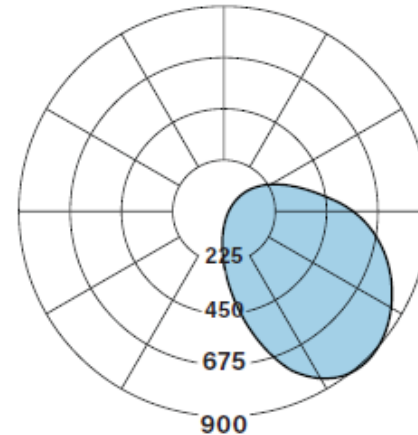

Performance

Wall Wash Photometry

4' Luminaire 3500k

E3-P-WW-D-4'-V-835

Efficacy: 109 lm/W

Total luminaire output: 872 lumens
19.5 watts

Peak Candela Value: 898 @ 45°

CRI: 80 / CCT: 3500K

ITL LM79 Report 93801

Application

Application

4' Luminaire 3500k

Total luminaire output: 2129 lumens

Luminaire length: 4'

To bottom of the luminaire: 7'-6"

Room reflectances: 80-50-20