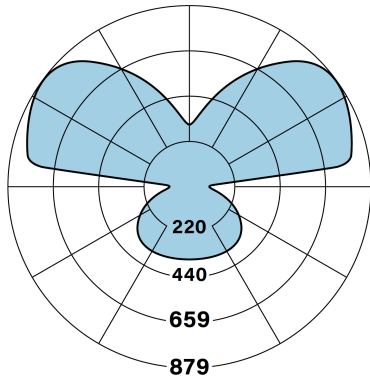

Cross Section

Segmented Design

Performance

Indirect/Direct

4' Luminaire 3500K

S19-P-ID-2E-V-835-OPEN

Uplight: Open Top / Downlight: Frost Diffuser

Distribution: 70% Up / 30% Down

Efficacy: 136 lm/W

Uplight: 3278 lumens (820 lumens/ft)

Downlight: 1382 lumens (346 lumens/ft)

Total luminaire output: 4660 lumen

8.6 watts

Peak Candela Value: 877 @ 125°

CRI: 80 / CCT: 3500K

ITL LM79 Report 93789