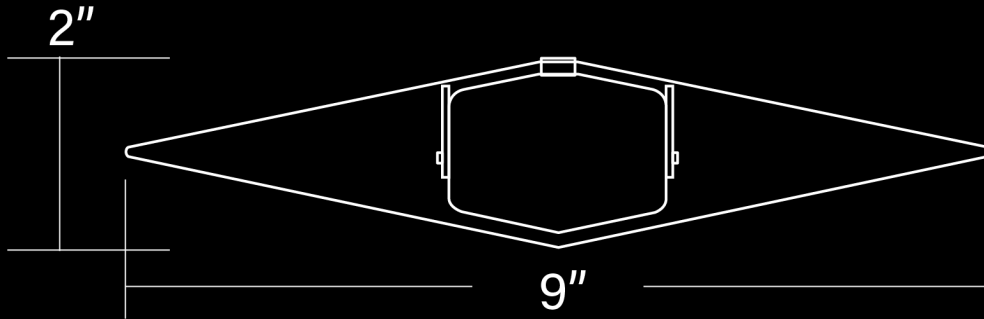

Series 19

Series 19 is a low-profile pendant luminaire with excellent optical performance for row spacing up to 18' while delivering recommended light levels. Achieving 90% of initial light output at 100,000+ hours and backed by a 10-year performance-based warranty on all standard components. Standard Glow Endcap increases illumination beyond luminaire ends with unique diffuse cutouts.

Cross Section

Segmented Design

Performance

Indirect/Direct

4' Luminaire 3500K

S19-P-ID-2E-V-835-OPEN

Uplight: Open Top / Downlight: Frost Diffuser

Distribution: 70% Up / 30% Down