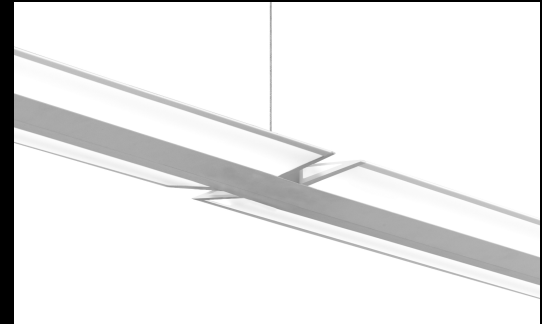

Series 19

Series 19 is a low-profile pendant luminaire with excellent optical performance for row spacing up to 18' while delivering recommended light levels. Achieving 90% of initial light output at 100,000+ hours and backed by a 10-year performance-based warranty on all standard components. Standard Glow Endcap increases illumination beyond luminaire ends with unique diffuse cutouts.

Cross Section

Segmented Design

Performance

Indirect/Direct

4' Luminaire 3500K

S19-P-ID-2E-V-835-OPEN

Uplight: Open Top / Downlight: Frost Diffuser

Distribution: 70% Up / 30% Down