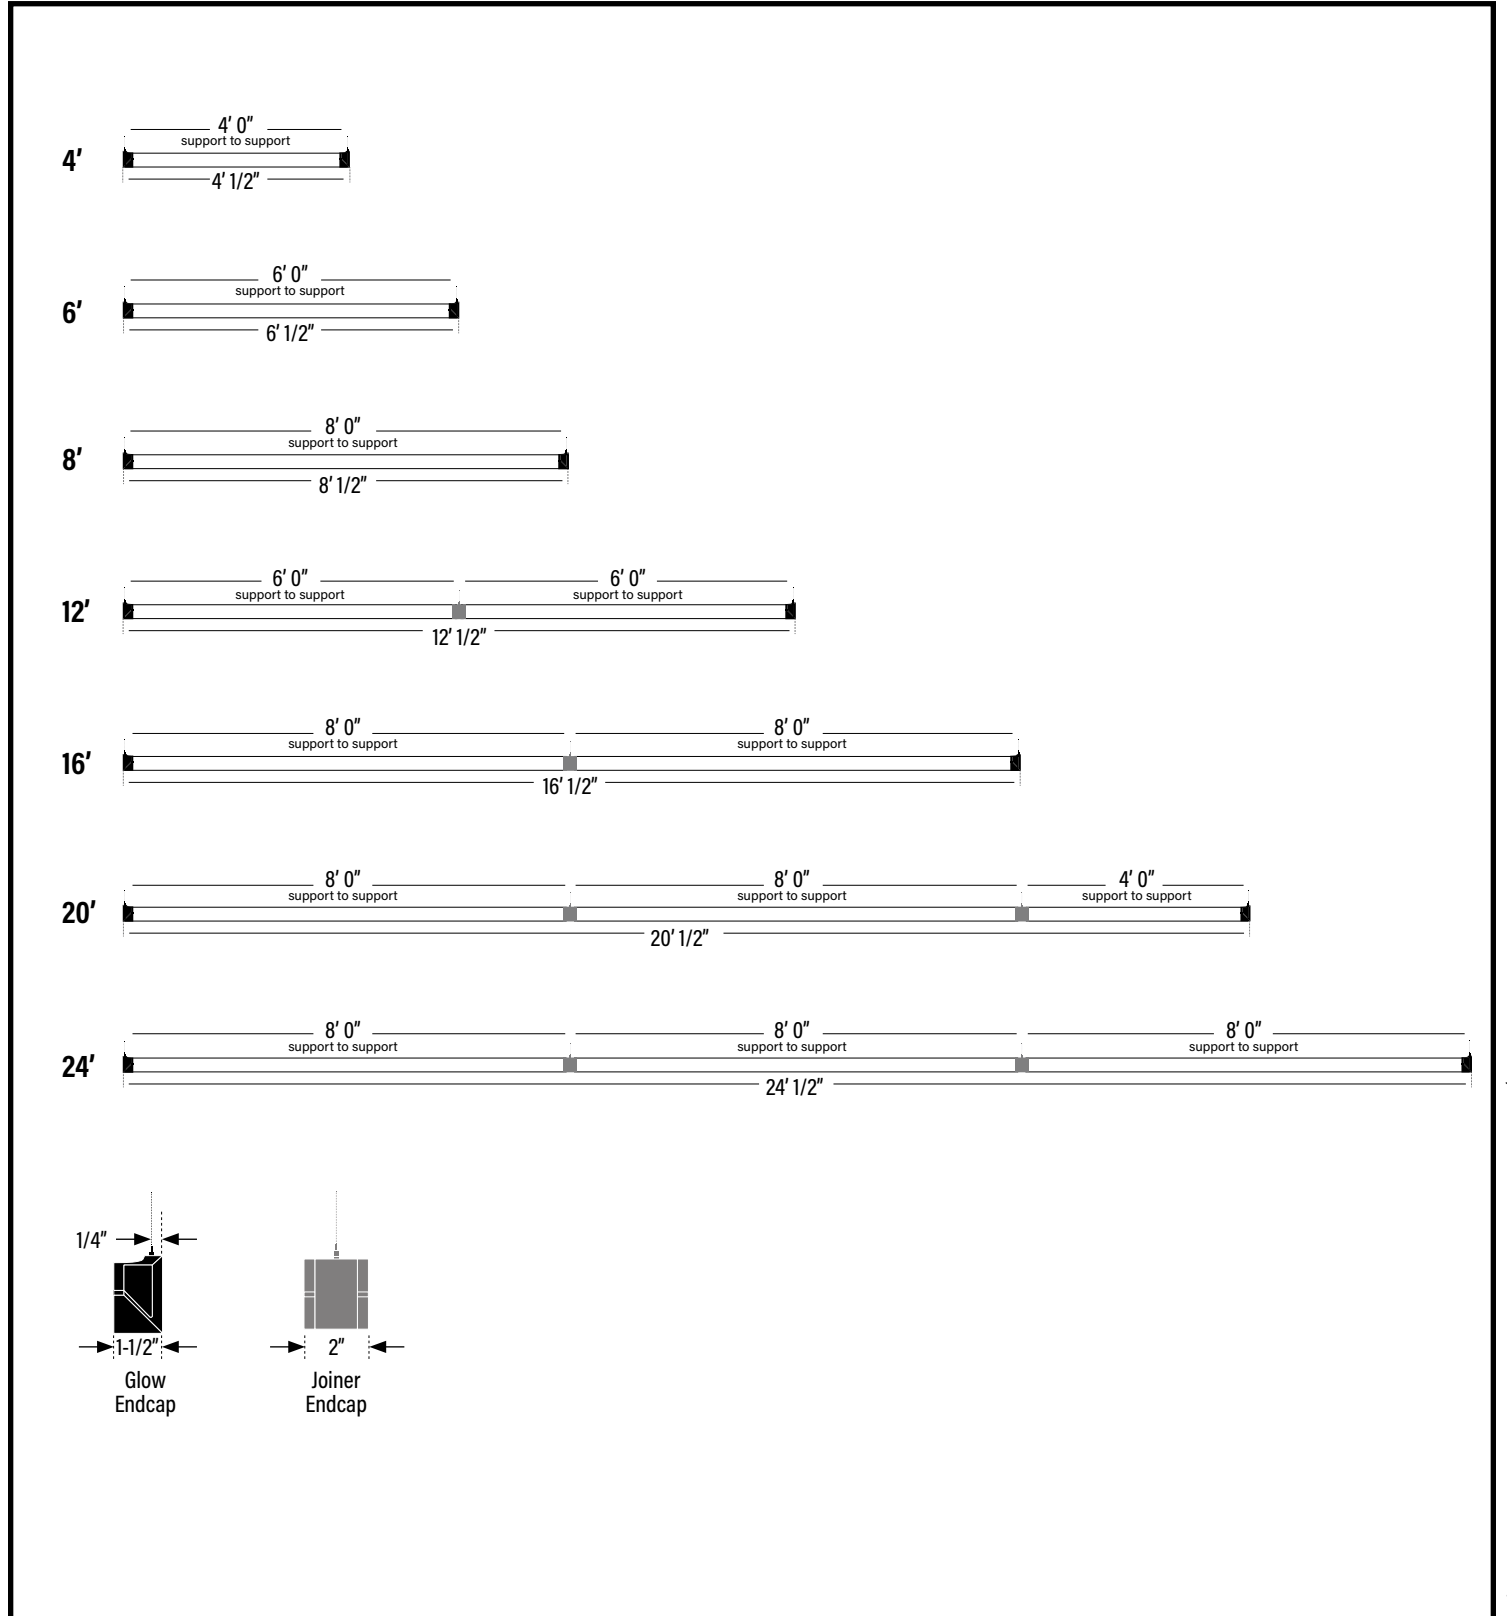

Mounting and Feed Guide Series 19

FINELITE®
Better Lighting

Customer: _____ Job: _____ PO: _____

Standard Lengths Combinations (Consult factory for other combinations)

© 2020 FINELITE, INC. ALL RIGHTS RESERVED. CP-G0114. EFFECTIVE DATE: 10/20