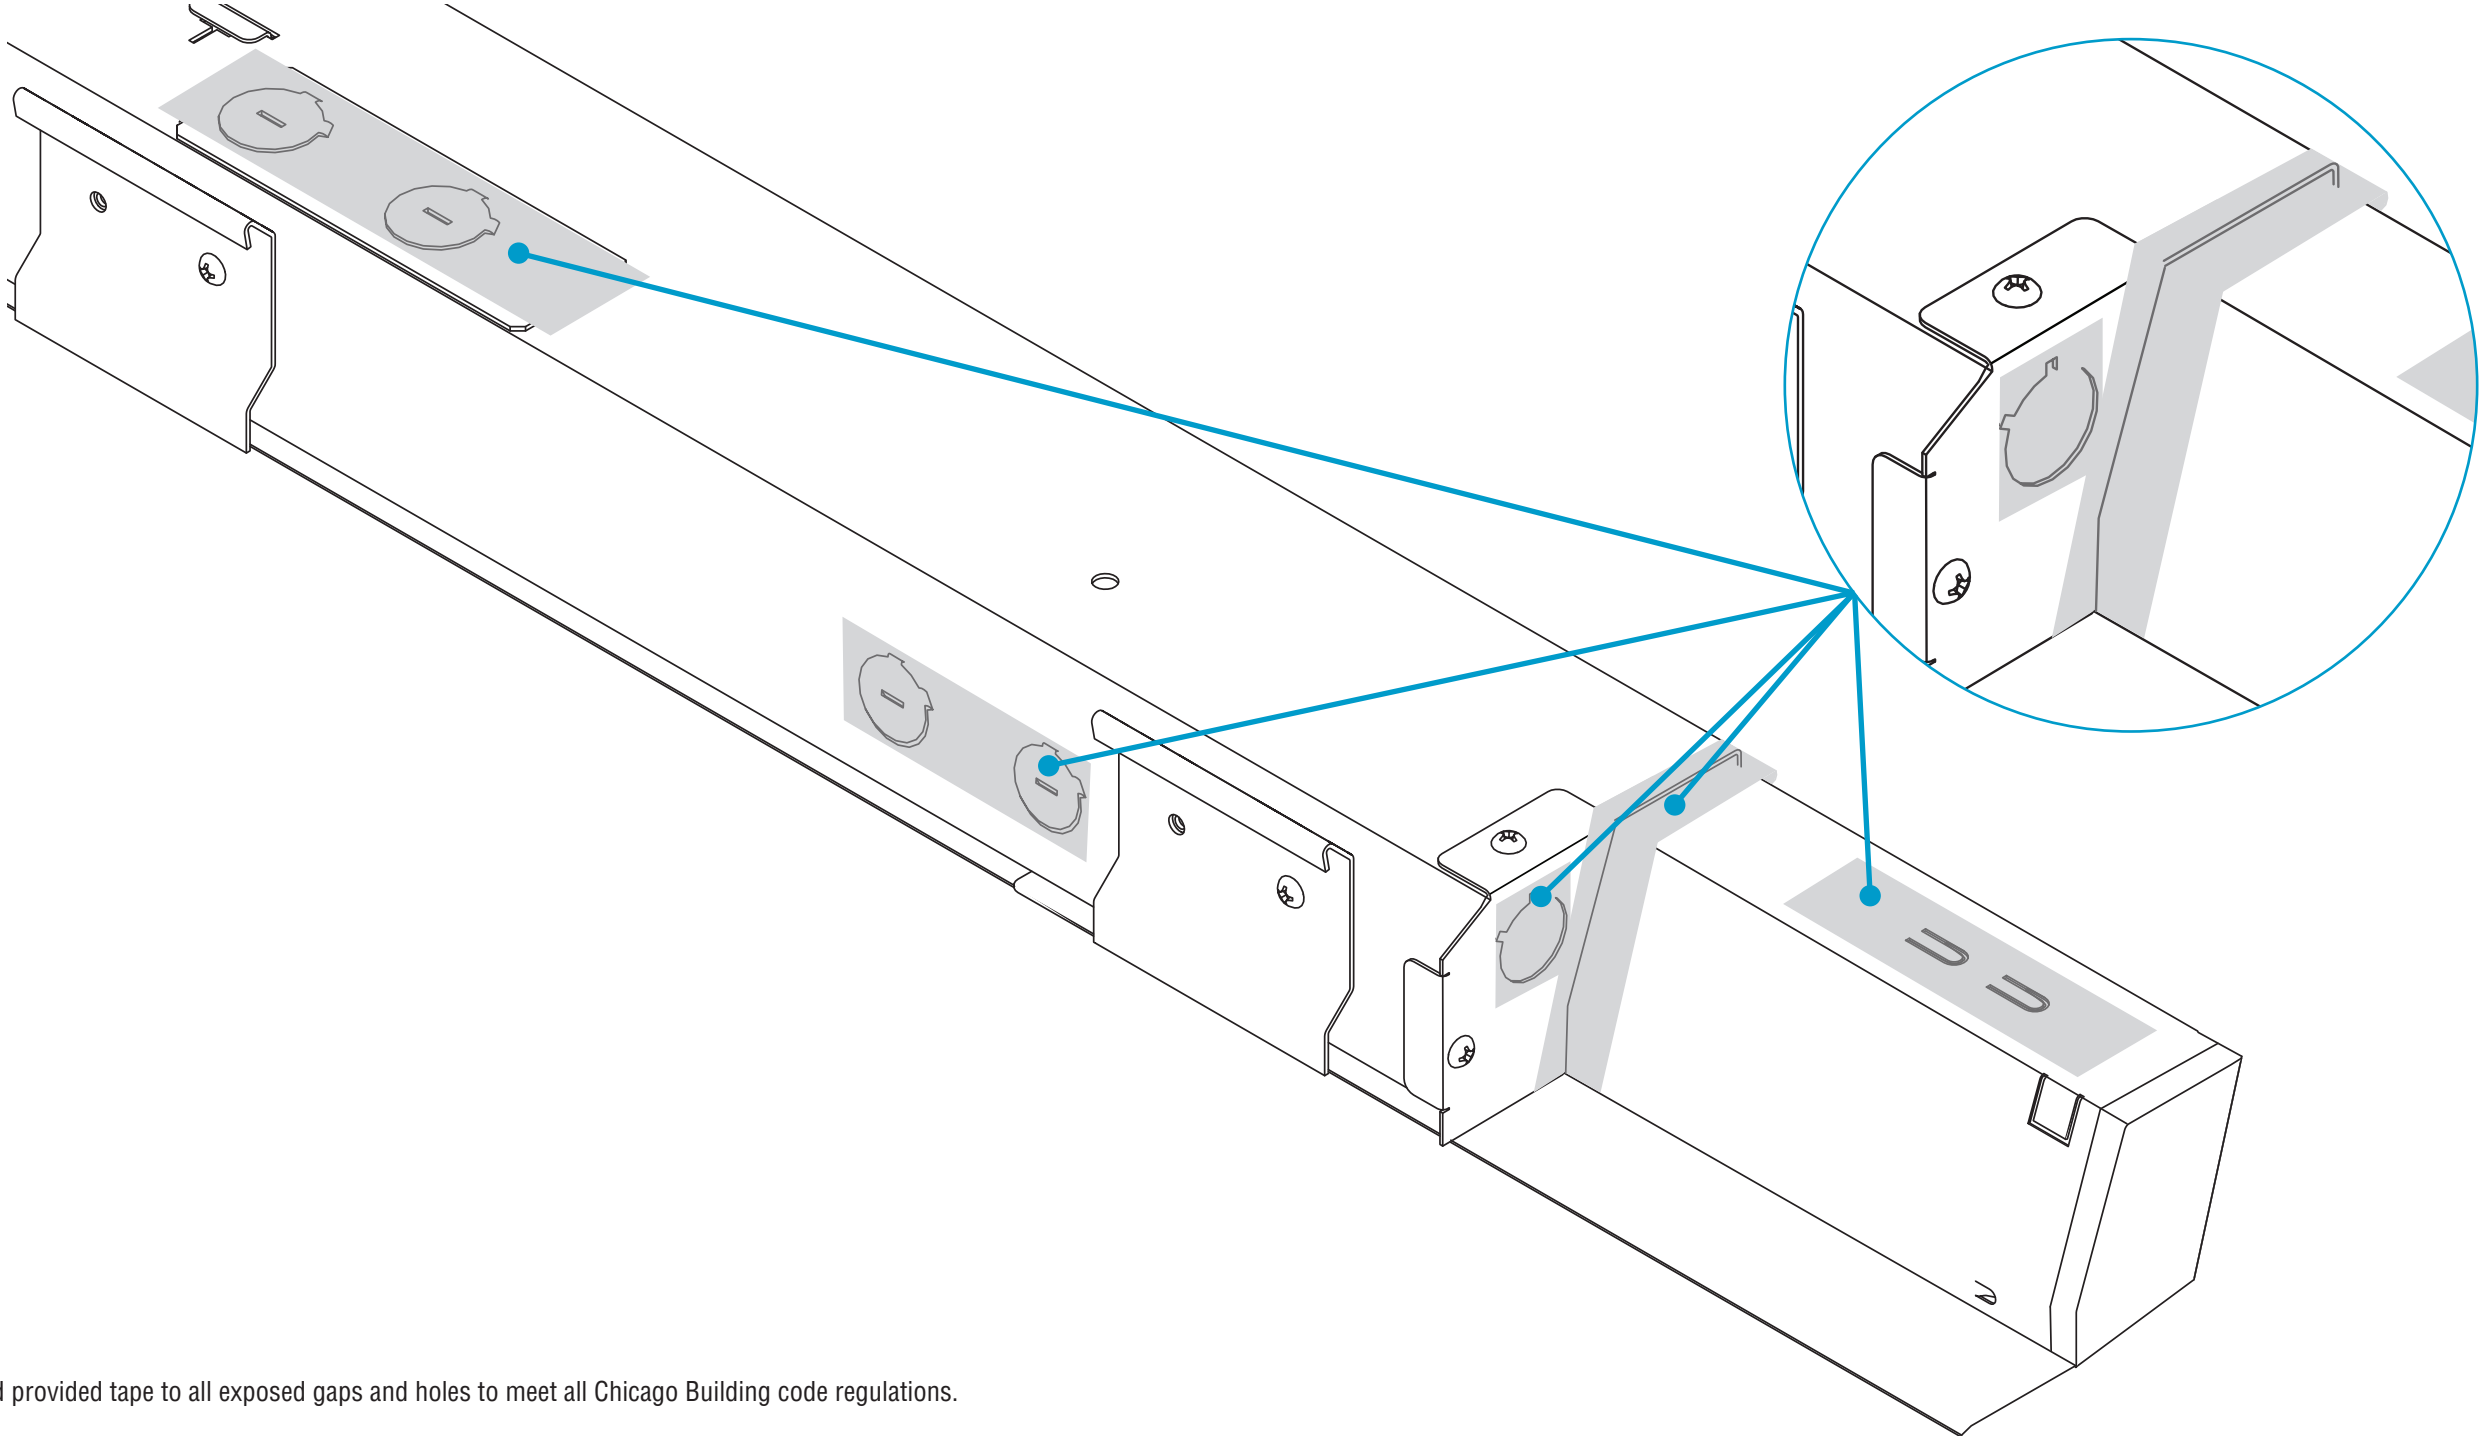

HP-Perimeter Slot (HP-WS) Telescoping Chicago Plenum Installation Instructions Wall Bracket

**Chicago Plenum Tape
(Provided)**

Note: Tape is not transparent. Holes shown to illustrate what to cover up.

Add provided tape to all exposed gaps and holes to meet all Chicago Building code regulations.