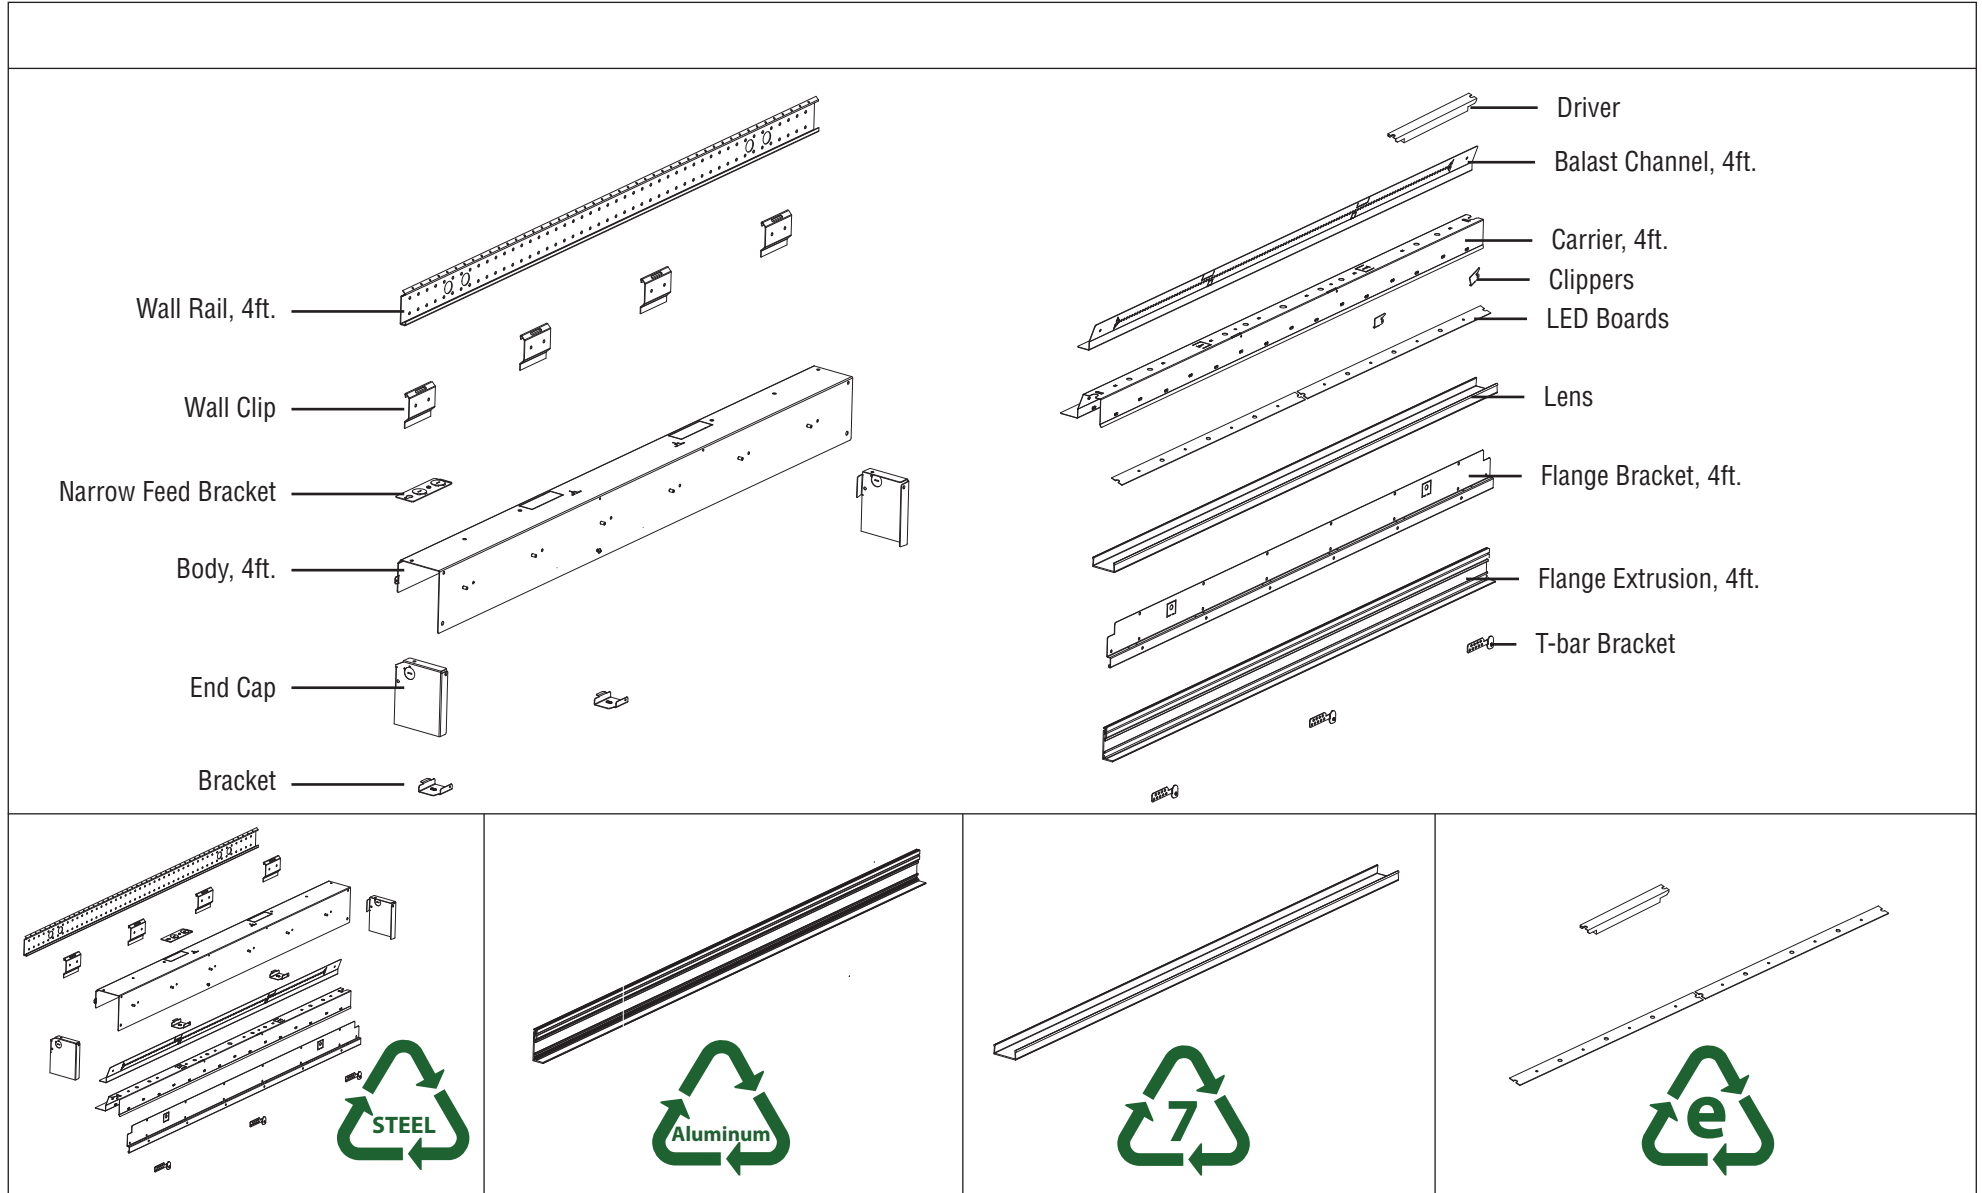

High Performance LED Perimeter Slot

HP-WS Recycling Disassembly Instructions

HP-WS breaks down easily for recycling at the end of usable life*.

* Recycling information typical for all luminaire sizes. Contact factory for more information.

High Performance LED Perimeter Slot

HP-WS Recycling Disassembly Instructions

HP-WS data shown