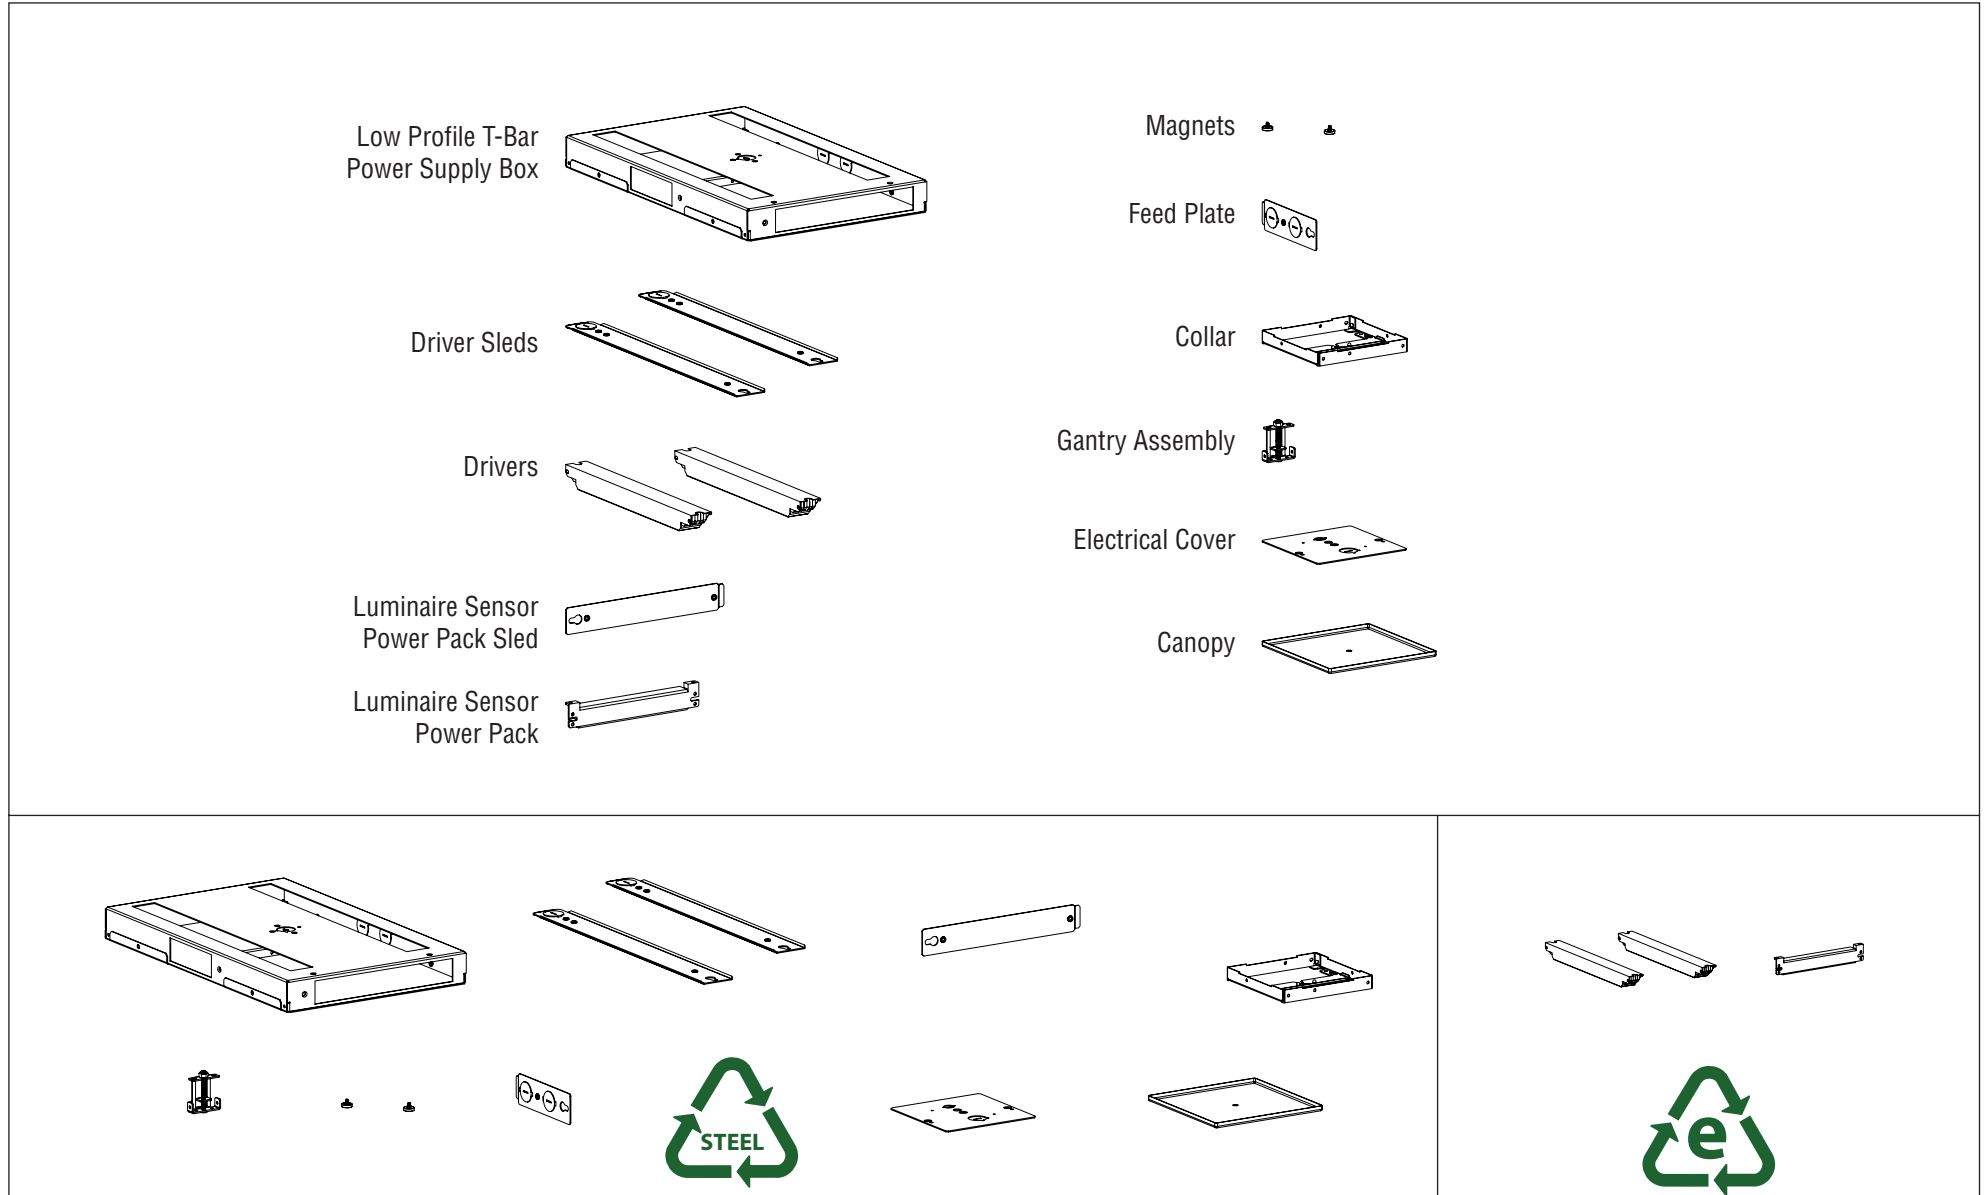

E2 Indirect/Direct Linear

E2-ID Recycling Low Profile T-Bar Power Supply Box Disassembly Instructions

The E2-ID Low Profile T-Bar Power Supply box breaks down easily for recycling at the end of usable life*.

*Recycling information typical for power supply box. Contact factory for more information.

Due to continuing improvements, Finelite reserves the right to change specifications without notice. Please visit www.finelite.com for most current data.