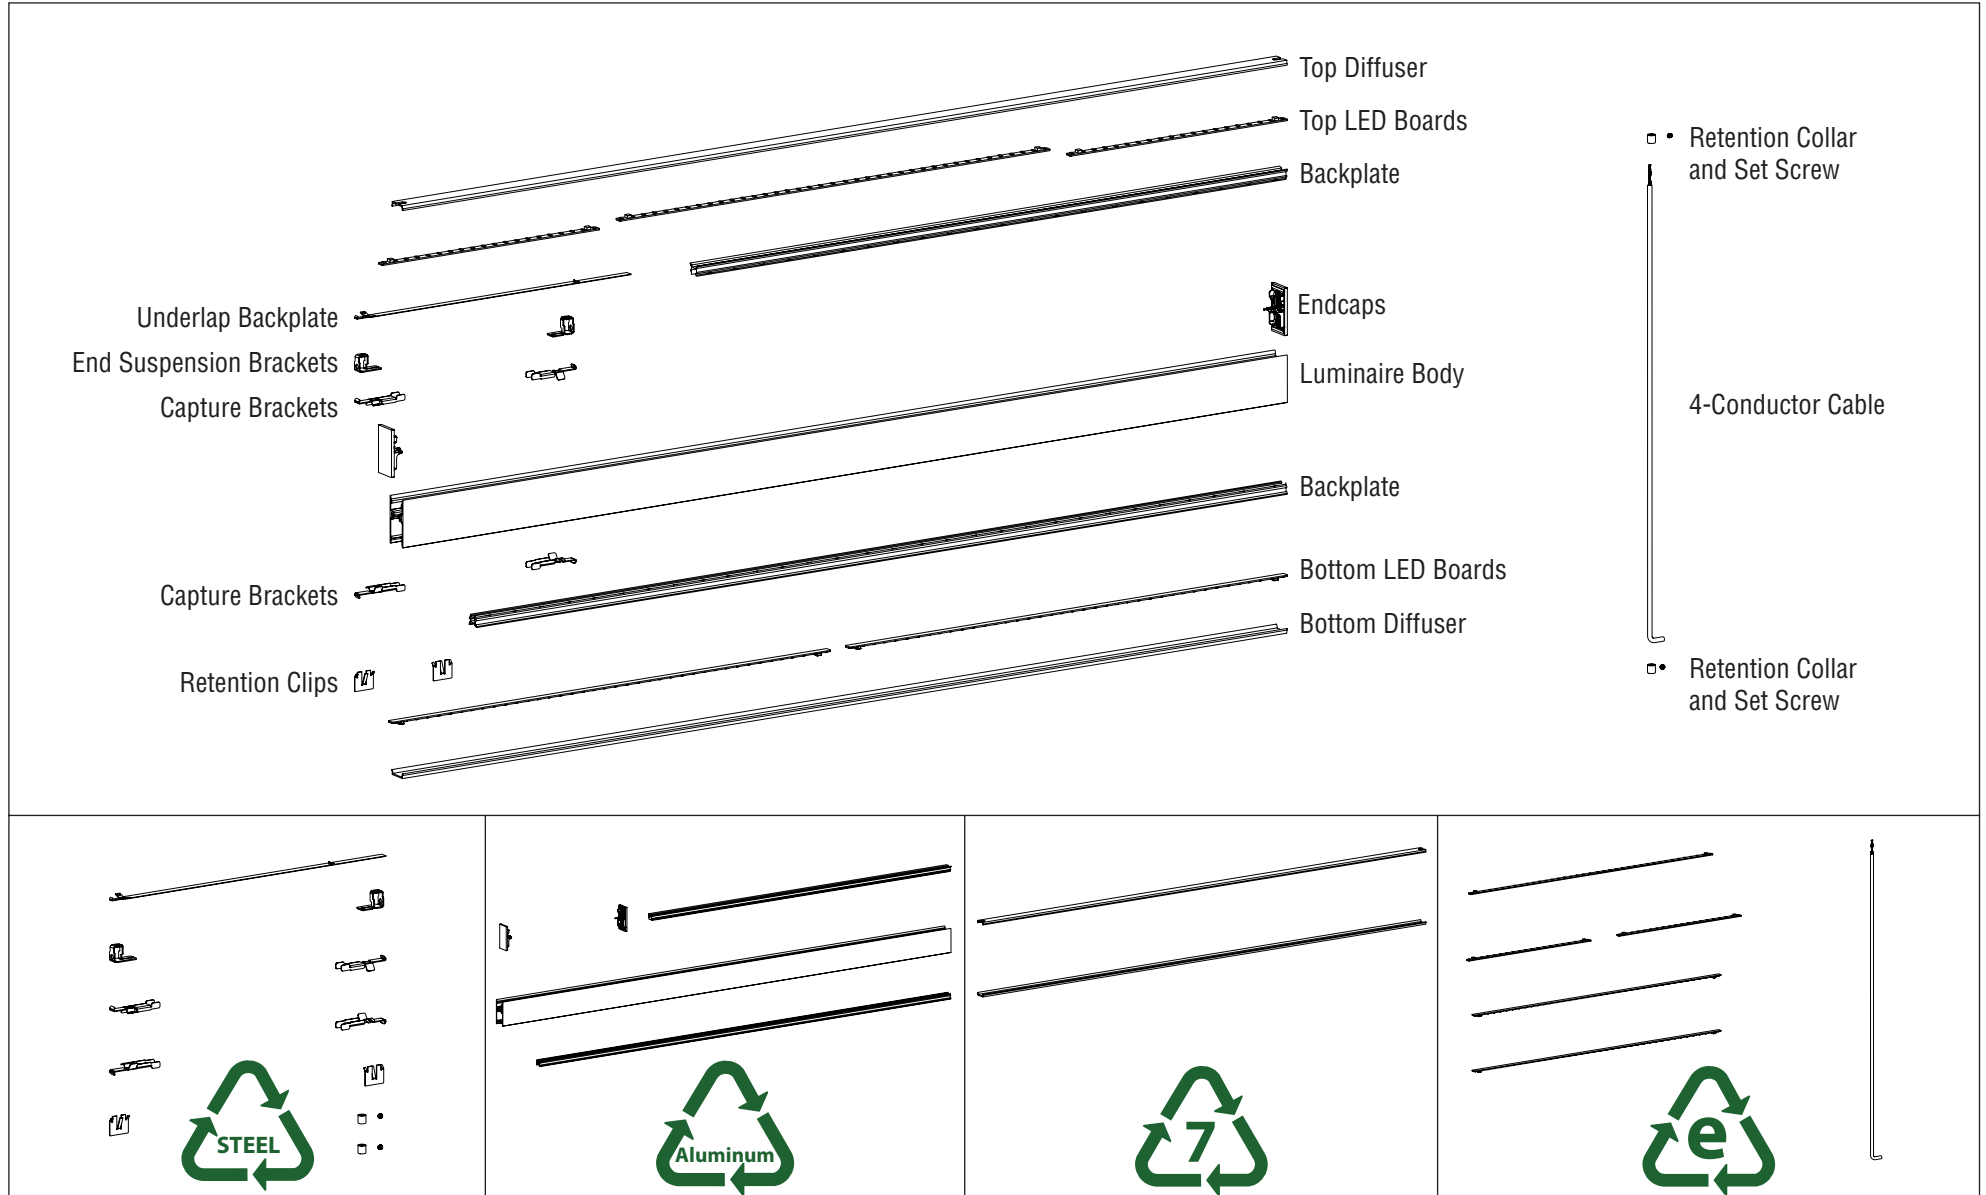

# E2 Indirect/Direct Linear

## E2-ID Recycling Luminaire Disassembly Instructions

Luminaire breaks down easily for recycling at the end of usable life\*.

\*Recycling information typical for all luminaire sizes. Contact factory for more information.