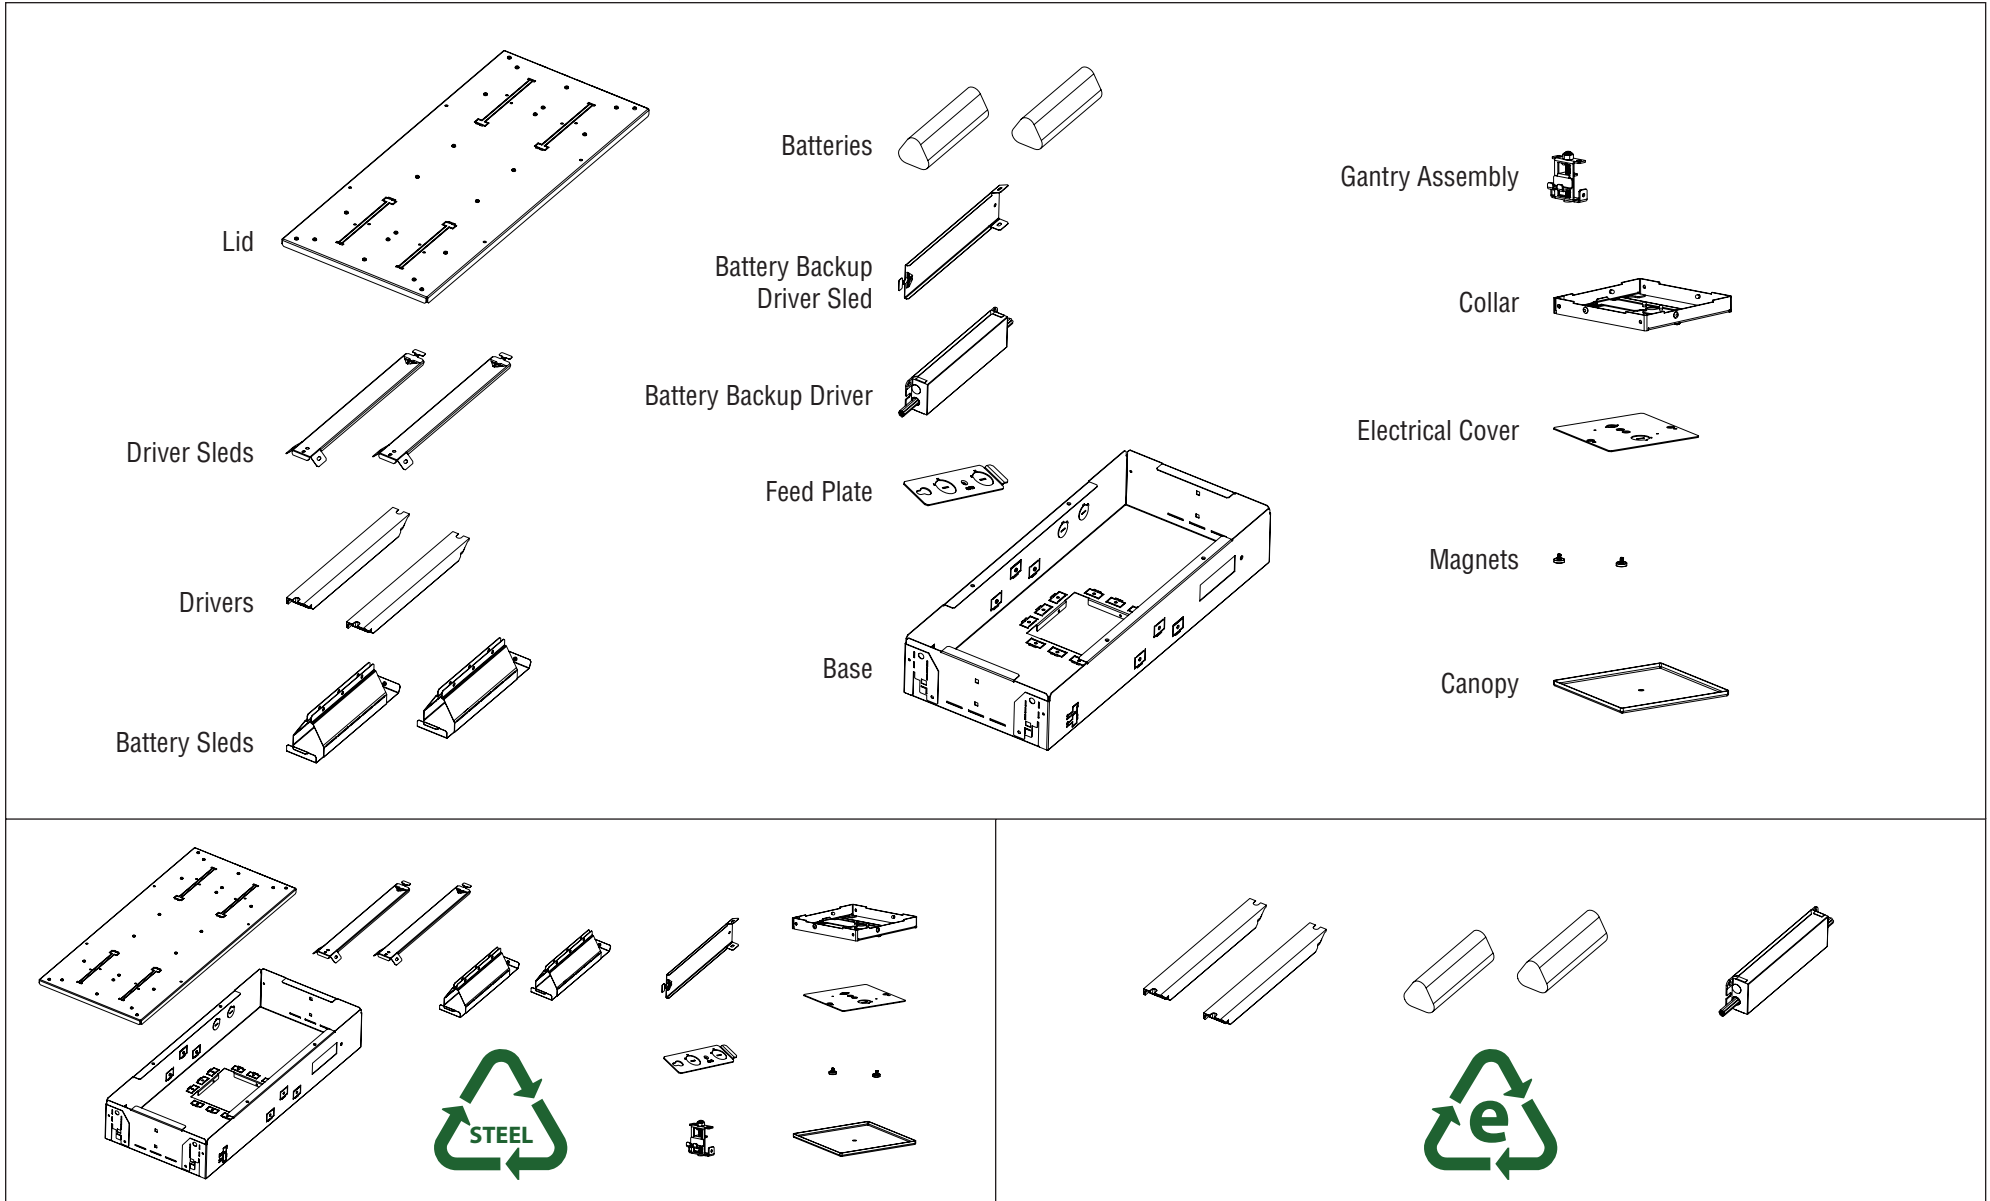

E2 Indirect/Direct Linear

E2-ID Recycling Large Capacity Power Supply Box Disassembly Instructions

FINELITE®
Better Lighting

The E2-ID Large Capacity Power Supply Box breaks down easily for recycling at the end of usable life*.

*Recycling information typical for power supply box. Contact factory for more information.

Due to continuing improvements, Finelite reserves the right to change specifications without notice. Please visit www.finelite.com for most current data.

A brand of **legrand**®

Finelite, Inc. • 30500 Whipple Road • Union City, CA 94587-1530 • (510) 441-1100 • Fax: (510) 441-1510 • www.finelite.com