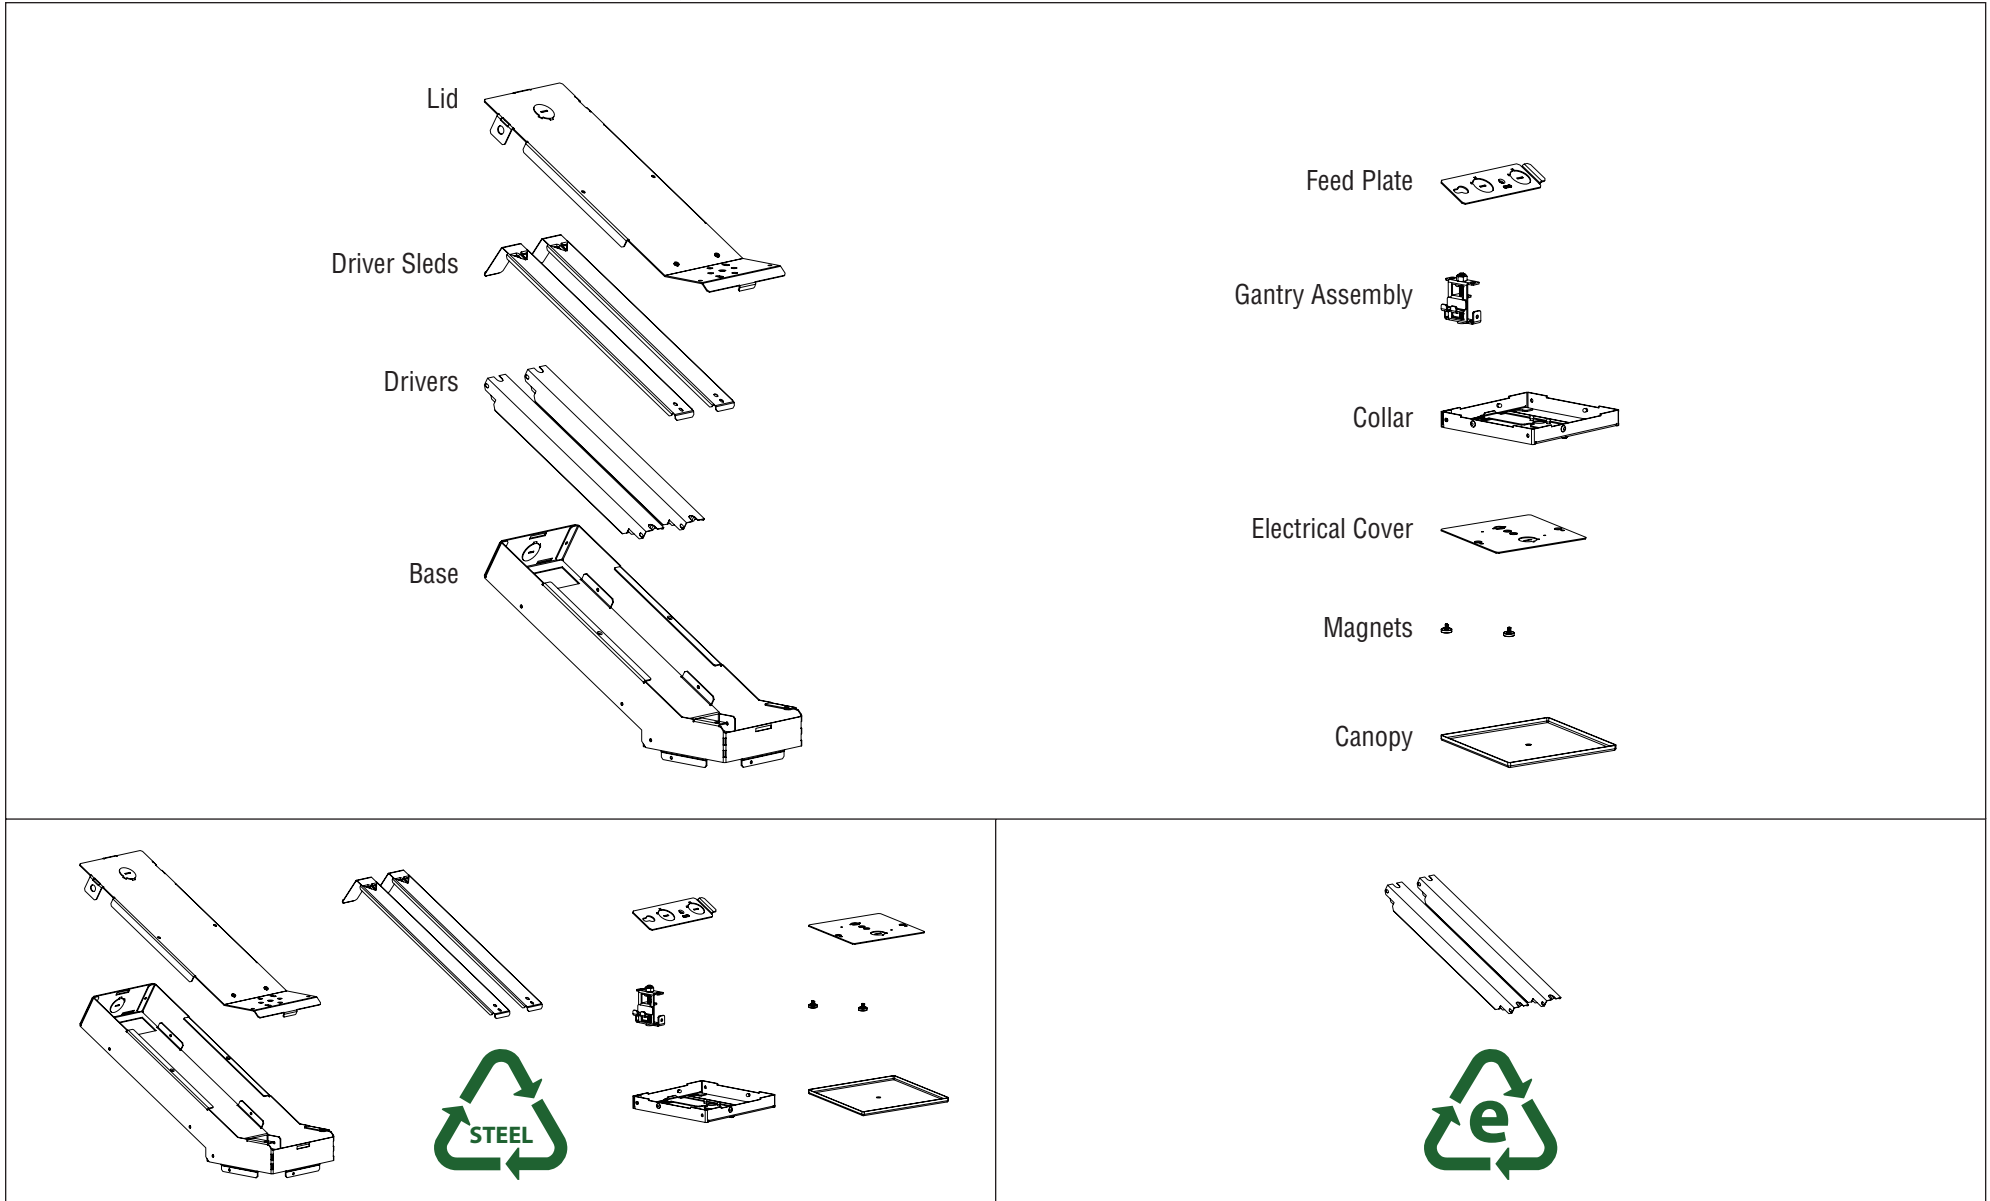

E2 Indirect/Direct Linear

E2-ID Recycling Retrofit Power Supply Box Disassembly Instructions

FINELITE®
Better Lighting

The E2-ID Retrofit Power Supply Box breaks down easily for recycling at the end of usable life*.

*Recycling information typical for power supply box. Contact factory for more information.

Due to continuing improvements, Finelite reserves the right to change specifications without notice. Please visit www.finelite.com for most current data.

A brand of **legrand**®

Finelite, Inc. • 30500 Whipple Road • Union City, CA 94587-1530 • (510) 441-1100 • Fax: (510) 441-1510 • www.finelite.com