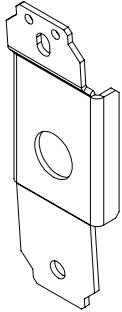

Arm Mount Mounting and Feed Guide

E3

Arm Mount

FINELITE[®]
Better Lighting

Customer: _____ Job: _____ PO: _____

MOUNTING HARDWARE

- Wall Stem Bracket
For 3.5" Oct J-Box
68212

- 4" Canopy with
Slip Ring
68047

- Threaded Arm

- 12"
68181-13
- 18"
68180

- Inner & Outer
Housing Bracket
68271

POWER FEED

- Standard** Single feed

© 2022 FINELITE, INC. ALL RIGHTS RESERVED CPG0119, V1 5/22

Hardware compatible with 3 1/2" octagonal J-Box. Consult Finelite Customer Service for pricing on all options.