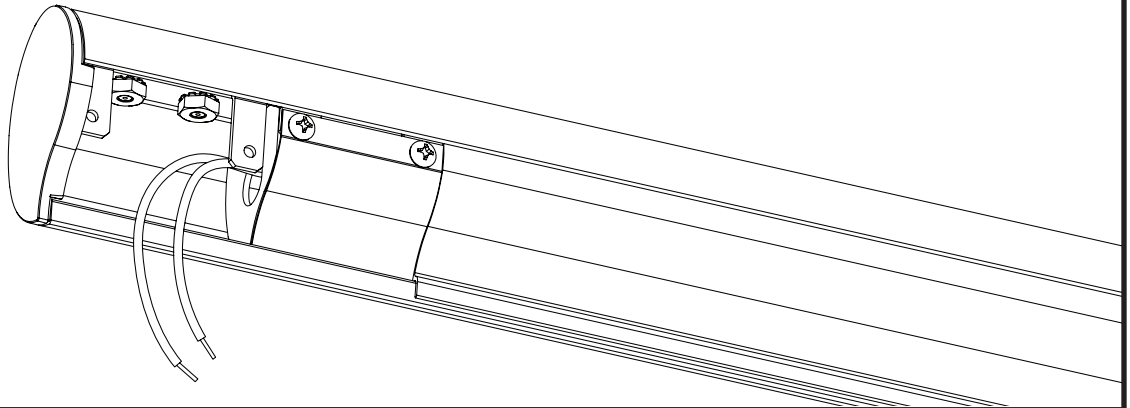

Arm Mount Mounting and Feed Guide

E3

Arm Mount

FINELITE[®]
Better Lighting

Customer: _____ Job: _____ PO: _____

MOUNTING HARDWARE

- Wall Stem Bracket
For 3.5" Oct J-Box
68212

- 4" Canopy with
Slip Ring
68047

- Threaded Arm

- 12"
68181-13
- 18"
68180

- Inner & Outer
Housing Bracket
68271

POWER FEED

- Standard** Single feed

© 2022 FINELITE, INC. ALL RIGHTS RESERVED CPG0119, V1 5/22

Hardware compatible with 3 1/2" octagonal J-Box. Consult Finelite Customer Service for pricing on all options.