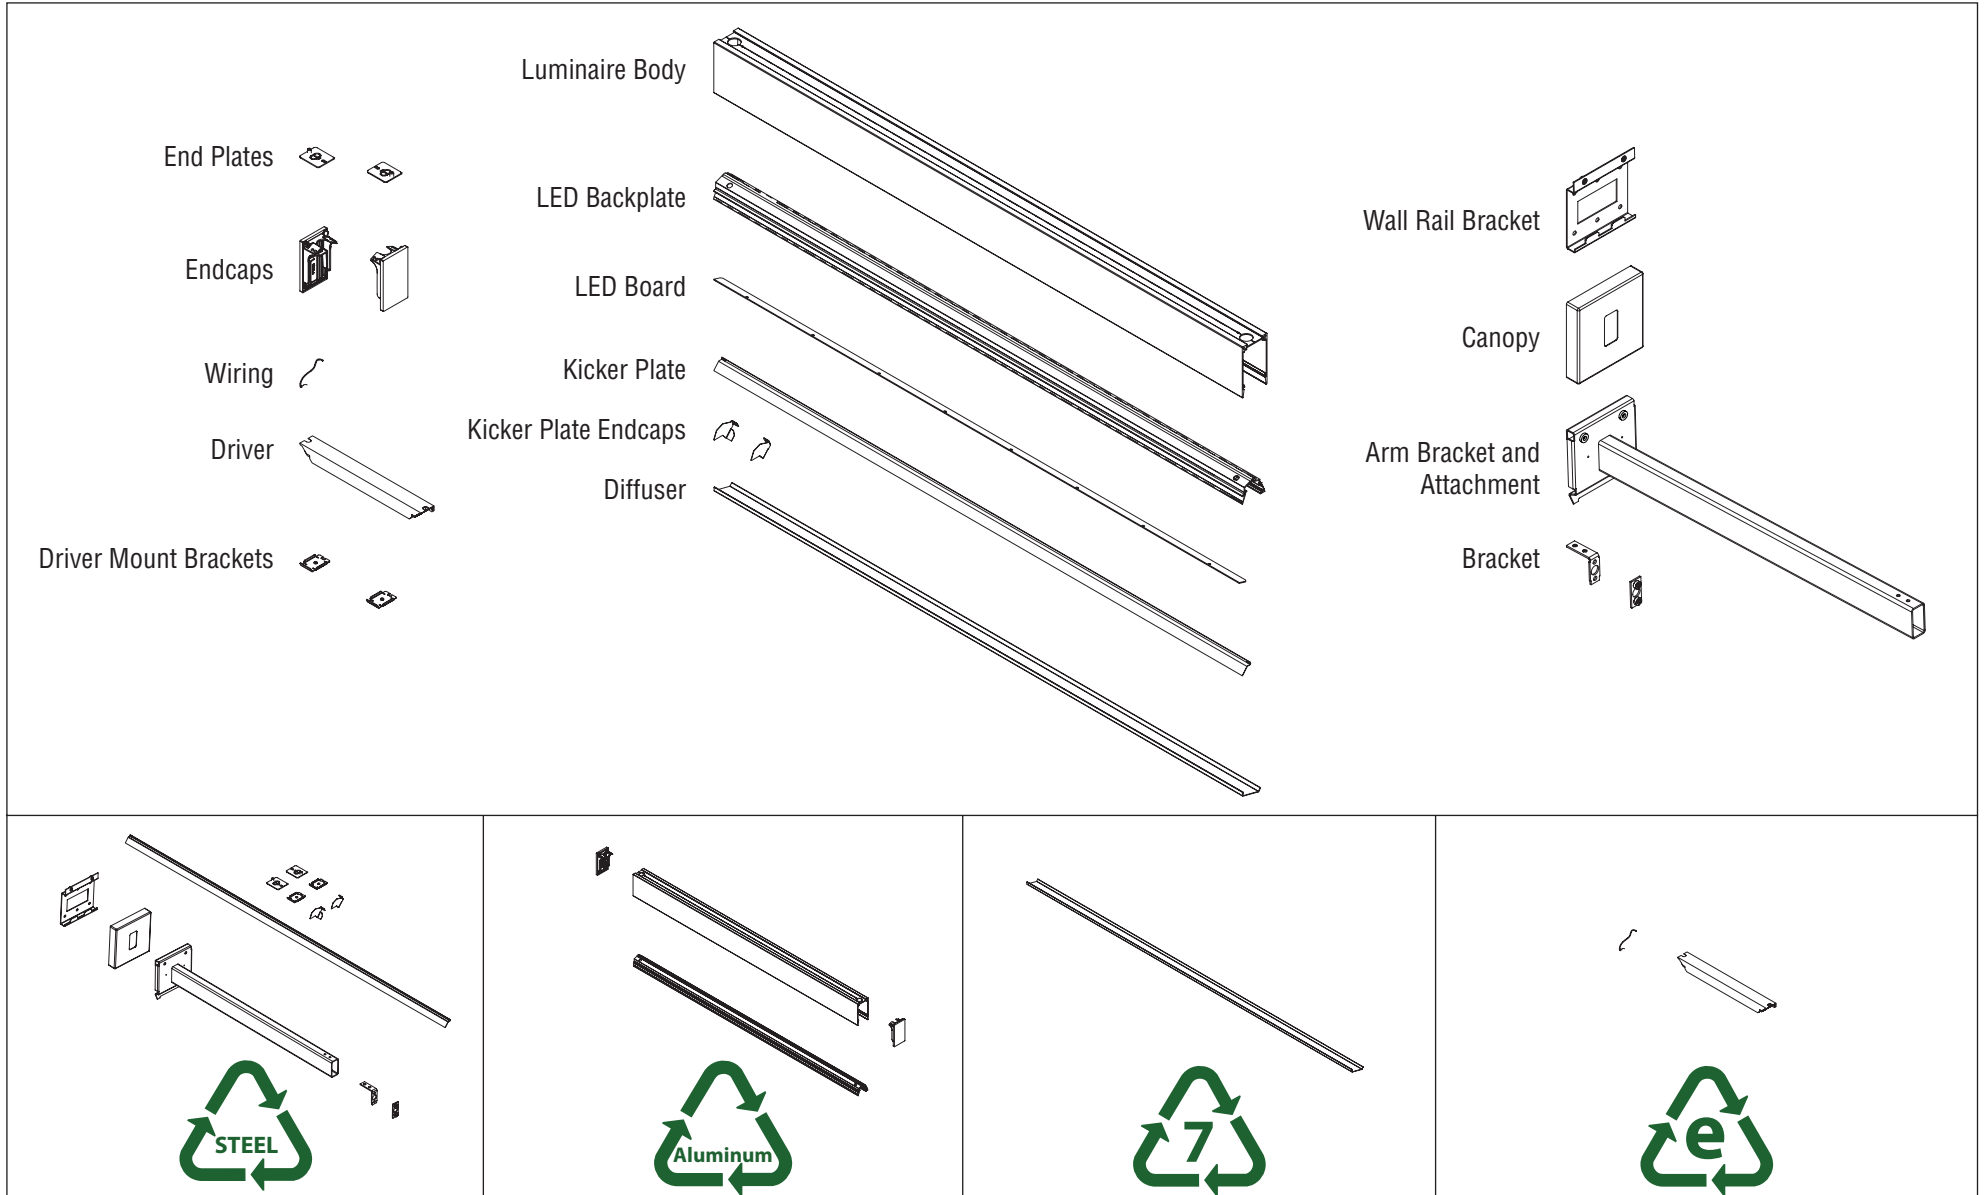

HP-2 Wall Wash Arm Mount

HP-2 WW AM Recycling Luminaire Disassembly Instructions

Luminaire breaks down easily for recycling at the end of usable life*.

*Recycling information typical for all luminaire sizes. Contact factory for more information.

100% Recyclable

HP-2 WW AM components are constructed from aluminum, steel, e-waste, and plastic.

HP-2 WW AM is 100% recyclable at the end of useful life.