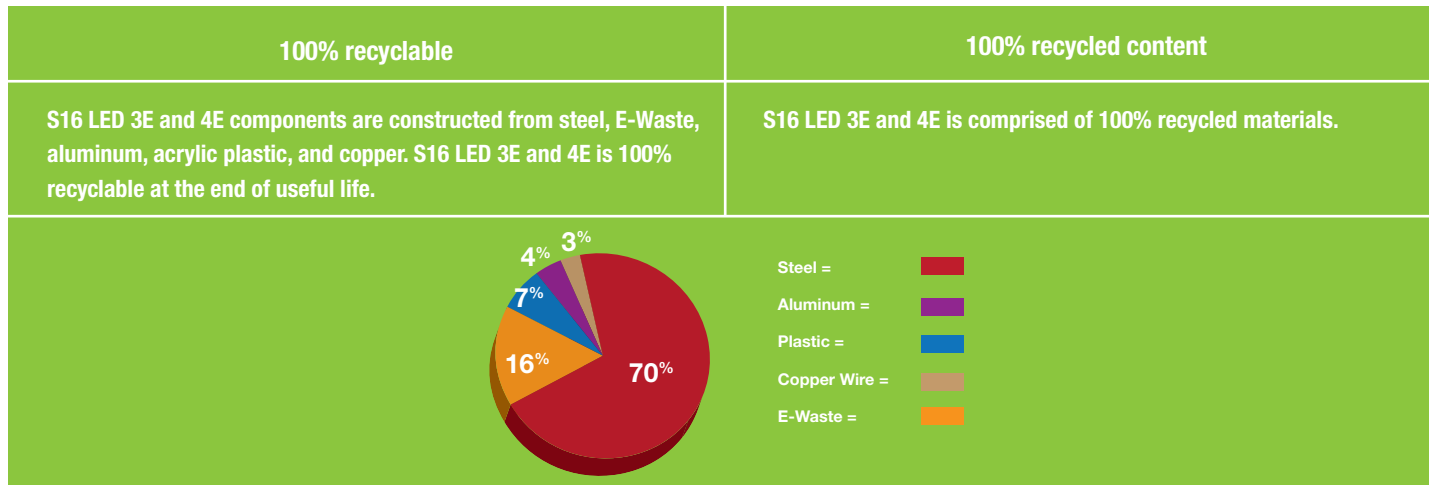

S16 LED 3E & 4E Recycling

Disassembly Instructions

FINELITE[®]
Better Lighting

S16 LED 3E and 4E breaks down easily for recycling at the end of usable life.

Patent Pending

* Recycling information typical for all luminaire sizes. Contact factory for more information.

© 2020 FINELITE, INC. ALL RIGHTS RESERVED. CP60049 V2 EFFECTIVE DATE: 07/20

S16 LED 3E & 4E Environmental Product Summary

FINELITE[®]
Better Lighting

S16 LED 3E and 4E data shown

© 2020 FINELITE, INC. ALL RIGHTS RESERVED. CP600049 V2 EFFECTIVE DATE: 07/20