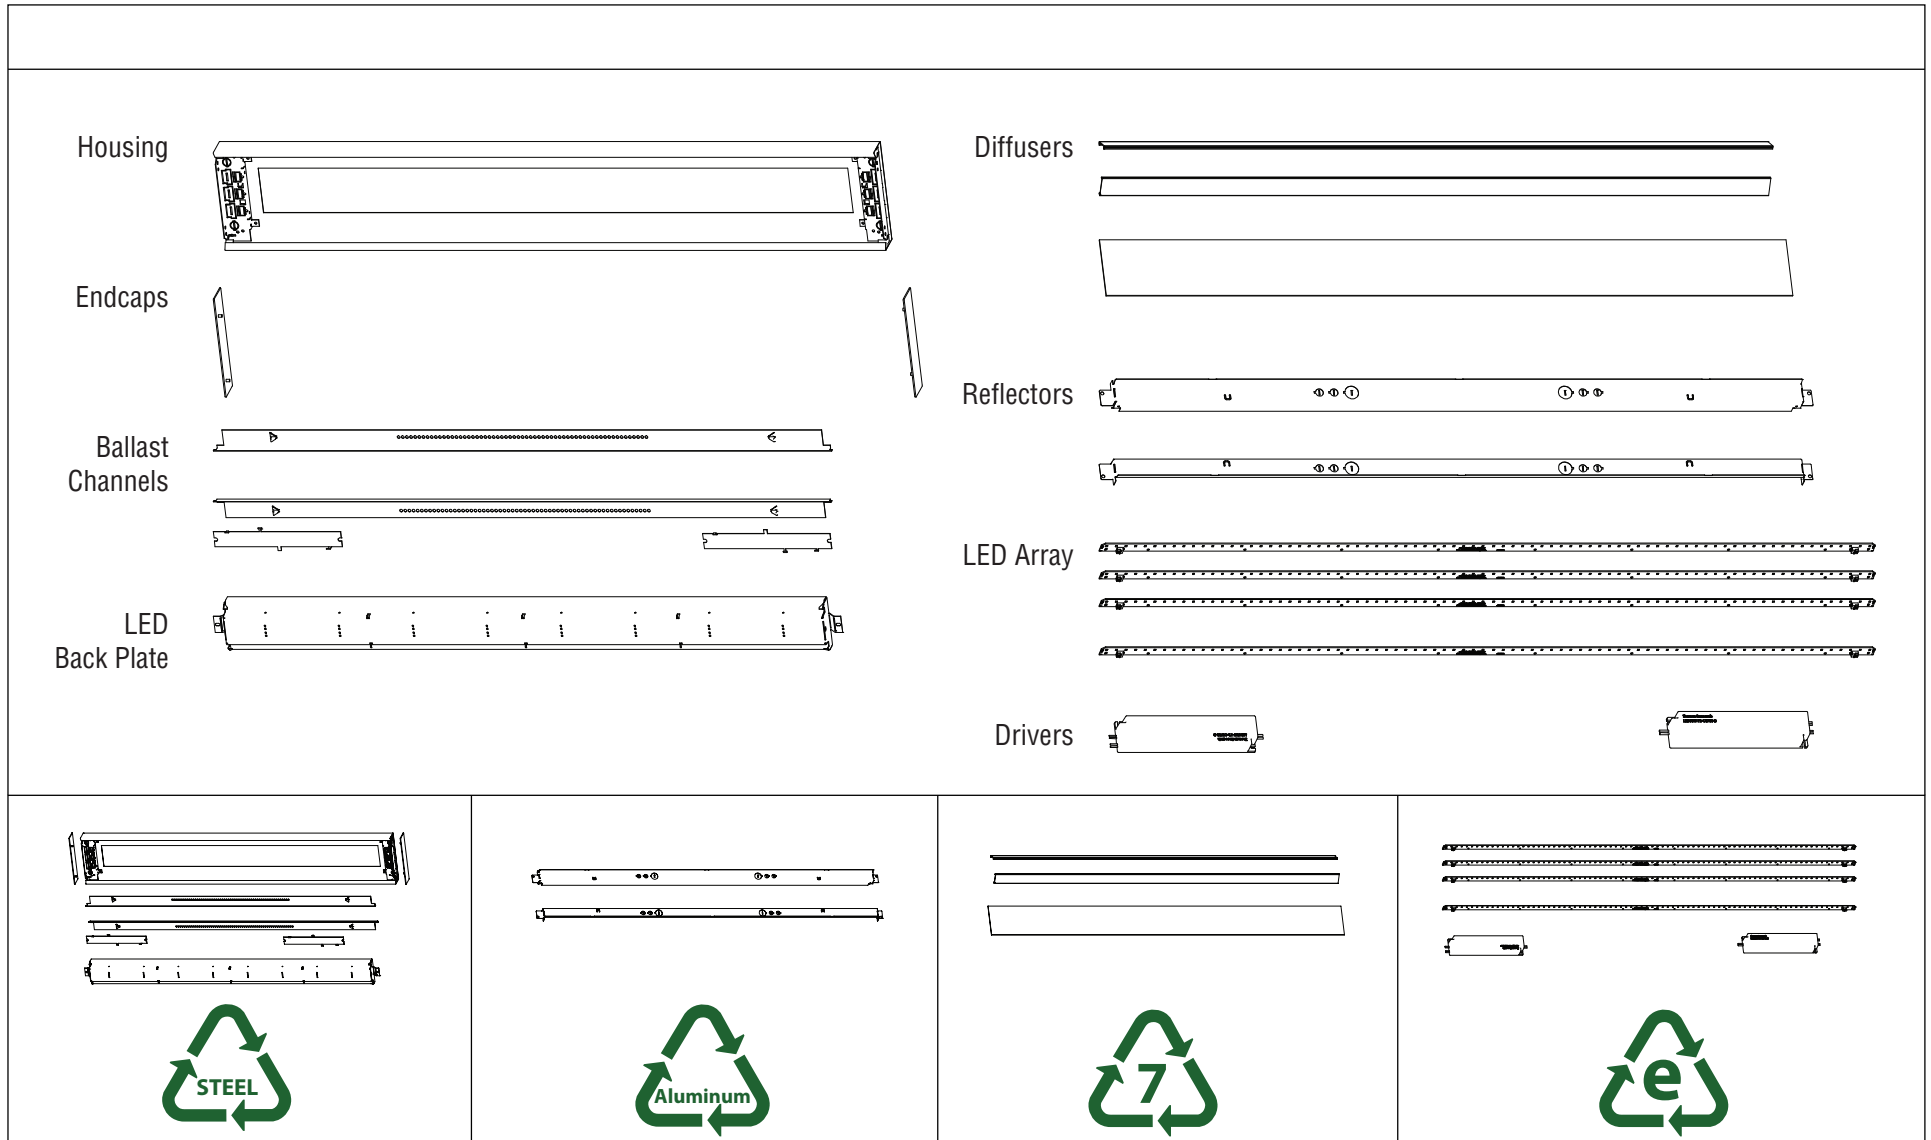

S16 LED 3E & 4E Recycling

Disassembly Instructions

FINELITE[®]
Better Lighting

S16 LED 3E and 4E breaks down easily for recycling at the end of usable life.

Patent Pending

* Recycling information typical for all luminaire sizes. Contact factory for more information.

© 2020 FINELITE, INC. ALL RIGHTS RESERVED. CP60049 V2 EFFECTIVE DATE: 07/20

S16 LED 3E & 4E Environmental Product Summary

FINELITE[®]
Better Lighting

S16 LED 3E and 4E data shown

© 2020 FINELITE, INC. ALL RIGHTS RESERVED. CP600049 V2 EFFECTIVE DATE: 07/20