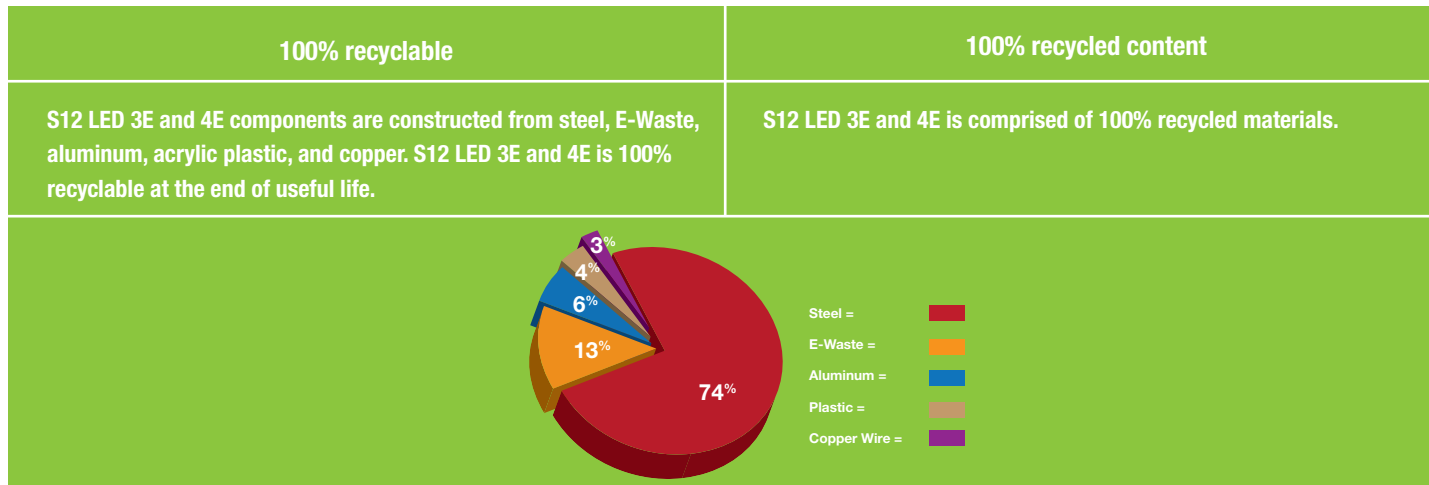

S12 LED 3E & 4E Environmental Product Summary

FINELITE®
Better Lighting

S12 LED 3E and 4E data shown

© 2020 FINELITE, INC. ALL RIGHTS RESERVED. CP600606 V2 EFFECTIVE DATE: 07/20