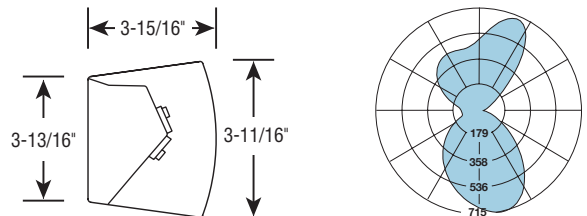

Series 17 LED VCF SF

Very High Output – 4' Luminaire

Efficacy: 88 lumens per watt

Total Luminaire Output: 3222 lumens (806 lumens/foot)

36.8 watts (9.2 watts/foot)

CCT: 3500K

ITL LM79 Report 85158

Total Light Output, 3500K, 80 CRI (Lumens)			
S*	B*	H*	V**
1319	1658	2506	3222

Linear Light Output, 3500K, 80 CRI (Lumens Per Foot)			
S*	B*	H*	V**
330	415	627	806

Power, 3500K, 80 CRI (Watts Per Foot)			
S*	B*	H*	V**
3.6	4.6	7.0	9.2

Efficacy, 3500K, 80 CRI (Lumens Per Watt)			
S*	B*	H*	V**
92	90	90	88