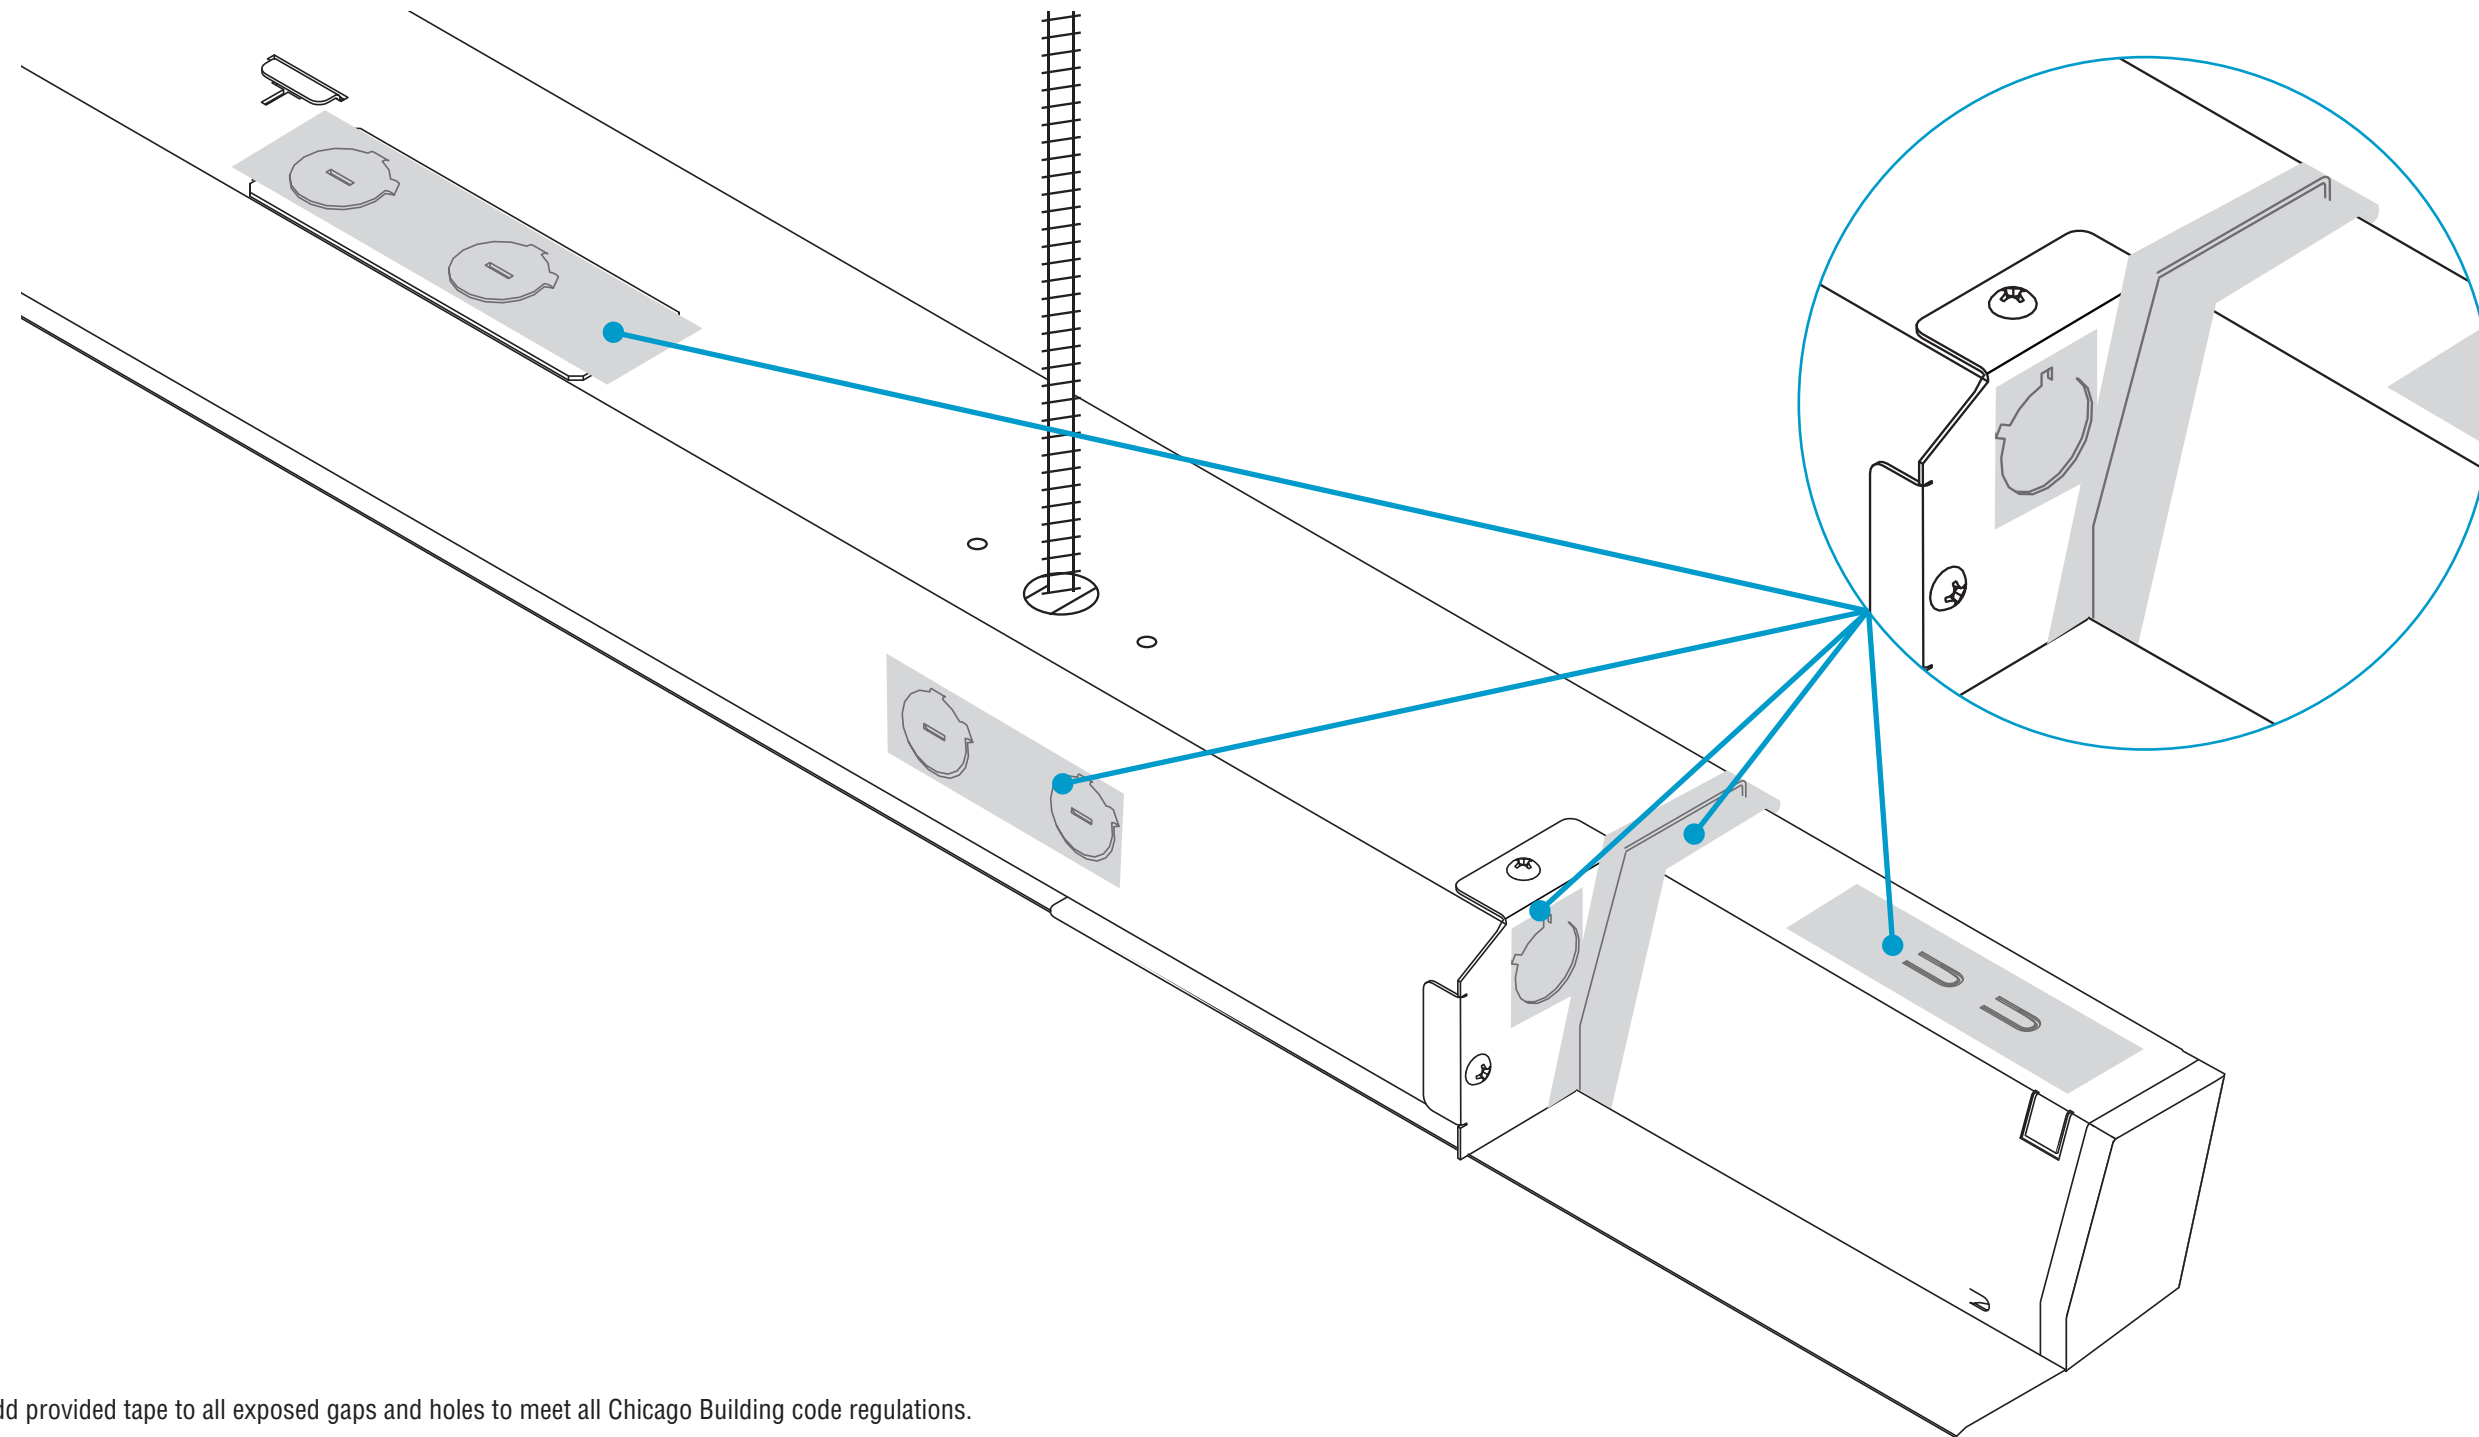

# HP-Perimeter Slot (HP-WS) Telescoping Chicago Plenum Installation Instructions

## Threaded Rod

**Chicago Plenum Tape  
(Provided)**  
Note: Tape is not transparent. Holes  
shown to illustrate what to cover up.

Add provided tape to all exposed gaps and holes to meet all Chicago Building code regulations.