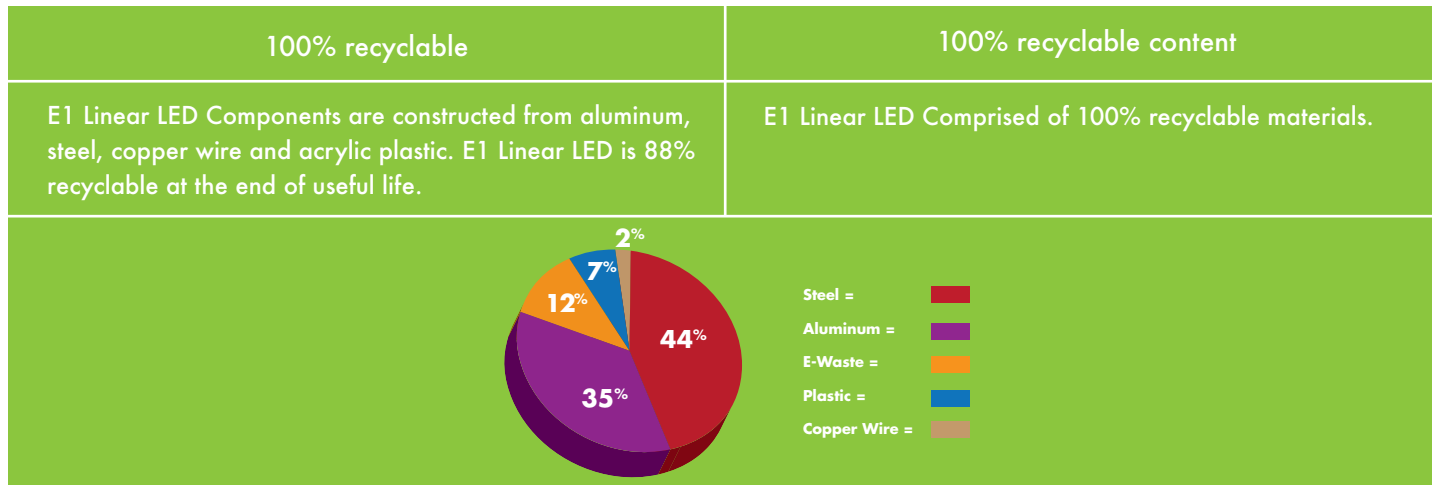

E1 Linear Environmental Product Summary

E1 Linear data shown

Due to continuing product improvements, Finelite reserves the right to change specifications without notice. Please visit www.finelite.com for most current data.