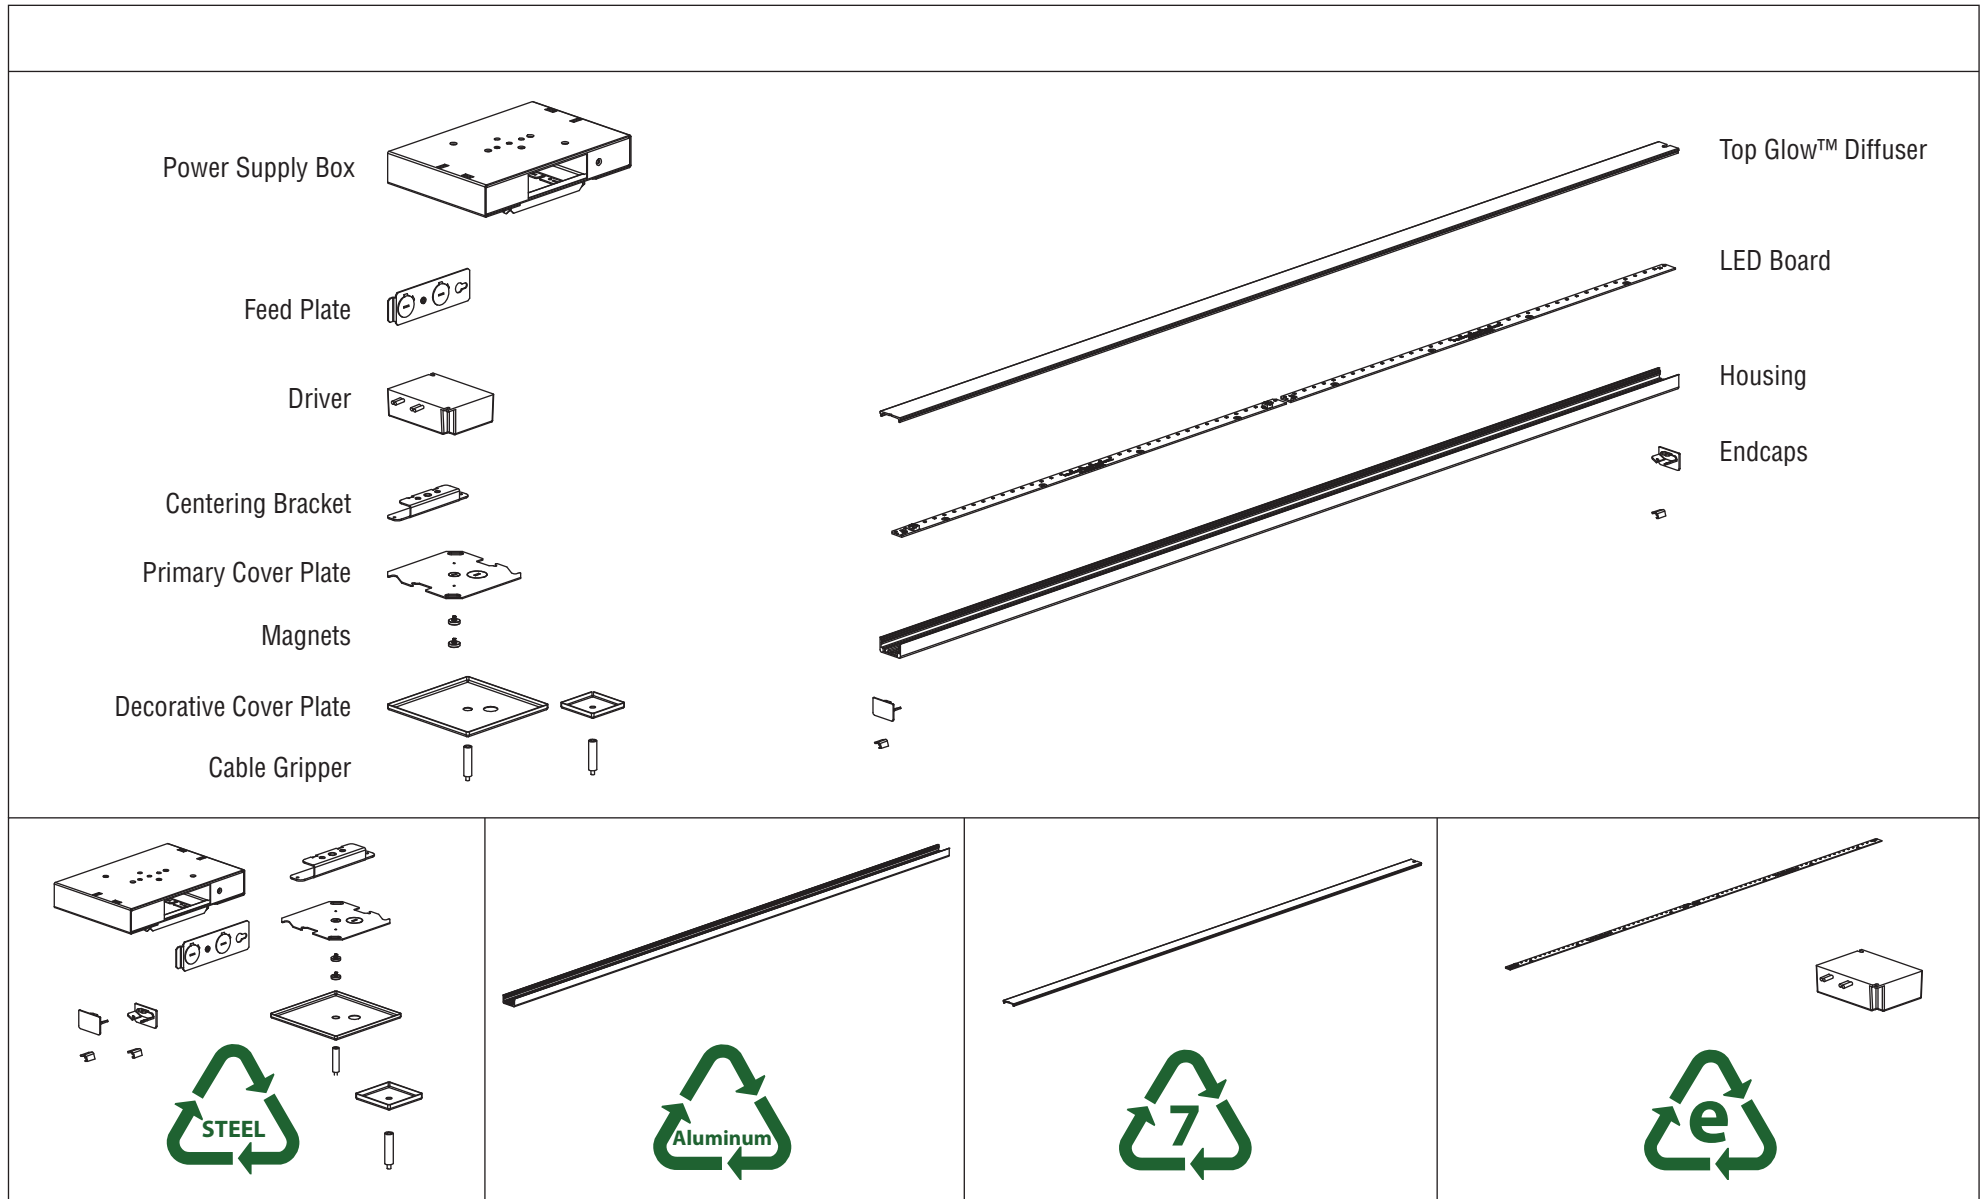

# E1 Linear Recycling

## Disassembly Instructions

**FINELITE®**  
Better Lighting

E1 Linear breaks down easily for recycling at the end of usable life.

Patent Pending

\* Recycling information typical for all luminaire sizes. Contact factory for more information.