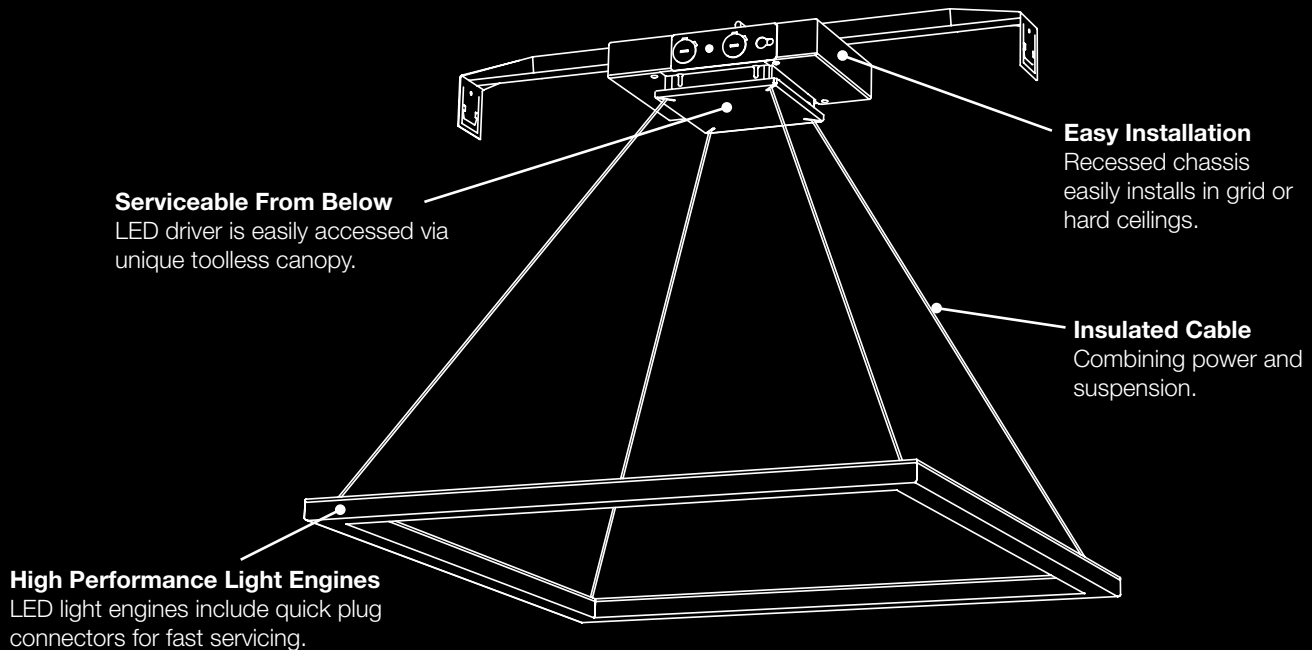

Installation and Maintenance

On Standard
Lengths and
Configurations

Buy American Act
of 2009 Compliant

A patent-pending design makes E1-I Configuration quick and easy to install. No disassembly is required to service drivers above the ceiling. Simply remove the canopy to access the LED drivers.

Declare 2.0

This product is enrolled in the International Living Future Institute (ILFI) Declare 2.0 Program and is third-party verified.