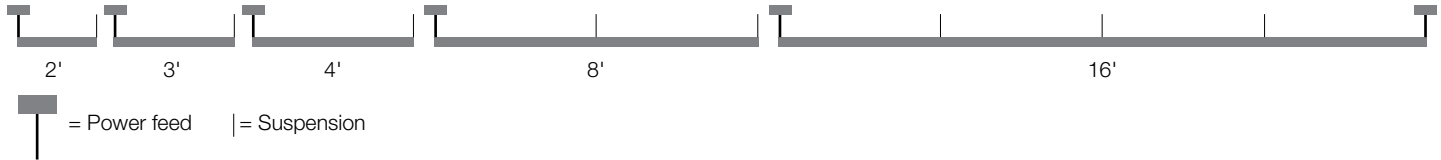

Specifications

Linear Lengths

Standard 2', 3', 4', and 8' section lengths can be combined to make longer runs.

8' length requires three suspension points. Runs require a suspension point every 4' and a feed every 8'.

Standard Configurations