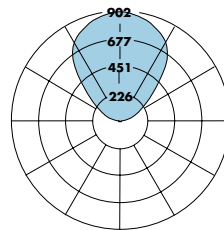

E1 Indirect Linear Lumen Distribution per 4-Foot Section				
	3500K		4000K	
Lumens	H - 1751	S - 921	H - 1807*	S - 951*
Wattage (W)	15.3	8.1	15.3	8.1
Efficacy (LPW)	115	114	118	117

S - Standard Output, H - High Output

* Family Correlation

4', High Output lumen package

Efficacy: 1807 lumens per watt

Total Luminaire Output: 1807 lumens (452 lumens/foot)

15.3 watts (3.8 watts/foot)

CCT: 4000K

Family Correlation Source Report: ITL77711