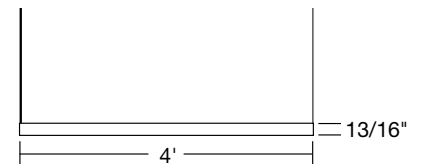

E1 Indirect Linear Lumen Distribution per 4-Foot Section				
	3500K		4000K	
Lumens	H - 1751	S - 921	H - 1807*	S - 951*
Wattage (W)	15.3	8.1	15.3	8.1
Efficacy (LPW)	115	114	118	117

S - Standard Output, H - High Output

* Family Correlation

4', High Output lumen package

Efficacy: 1807 lumens per watt

Total Luminaire Output: 1807 lumens (452 lumens/foot)

15.3 watts (3.8 watts/foot)

CCT: 4000K

Family Correlation Source Report: ITL77711