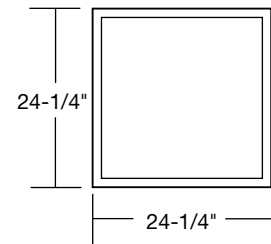

S - Standard Output, H - High Output

* Family Correlation

2'x2', High Output lumen package

Efficacy: 130 lumens per watt

Total Luminaire Output: 3727 lumens (464 lumens/foot)

28.6 watts (3.6 watts/foot)

CCT: 4000K

Family Correlation Source Report: ITL77712

E1 Indirect Linear Lumen Distribution per 4-Foot Section				
	3500K		4000K	
Lumens	H - 1751	S - 921	H - 1807*	S - 951*
Wattage (W)	15.3	8.1	15.3	8.1
Efficacy (LPW)	115	114	118	117