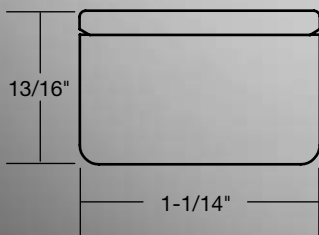

Long-life mid-power LEDs are color controlled for maximum uniformity

Suspended from thin conductive power cable

Top Glow™ diffuser creates a seamless glow

Patent Pending

Actual Size

E1-Indirect

Linear

Optimizing the essential design elements of line, light and performance, E1-I Linear is a slender but powerful indirect light source. The micro-shape uses a Top Glow™ diffuser to identify the source of the light and still merge seamlessly into the architecture.

Technical

- 10-year warranty on all standard components
- Extruded aluminum body, 0.80-inch high by 1.25-inch wide in 2-, 3-, 4-, and 8-foot lengths
- L90 (90% of initial lumens) for 100,000 hours
- 0-10V dimming standard (10% - 100%)
- Replaceable LED light arrays
- 3000K, 3500K, and 4000K