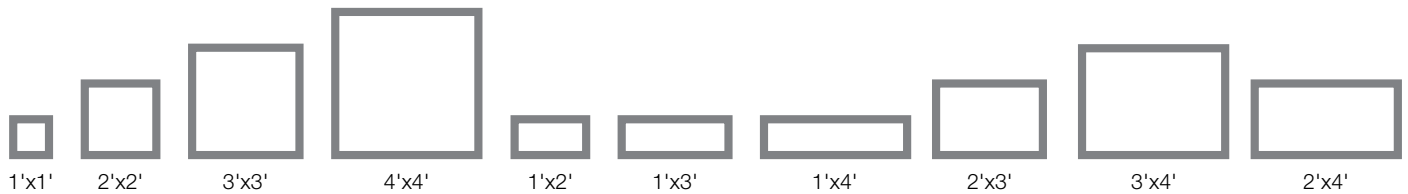

The Finelite LED Difference

10-year performance-based warranty

90% of initial light output at 100,000+ hours

Dimming standard

Replaceable LED light arrays

Finelite Commitment To You

Ships in 10 working days for standard orders

Focus on sustainability

Buy American Act of 2009 Compliant