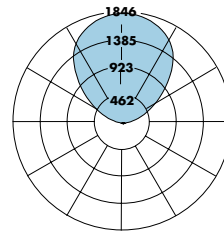

Declare 2.0

This product is enrolled in the International Living Future Institute (ILFI) Declare 2.0 Program and is third-party verified.

Performance

E1 Indirect Configuration Lumen Distribution - 2'x2'				
	3500K		4000K	
Lumens	H - 3610	S - 1900	H - 3727*	S - 1961*
Wattage (W)	28.6	14.6	28.6	14.6
Efficacy (LPW)	126	130	130	134

S - Standard Output, H - High Output

* Family Correlation

2'x2', High Output lumen package

Efficacy: 130 lumens per watt

Total Luminaire Output: 3727 lumens (464 lumens/foot)

28.6 watts (3.6 watts/foot)

CCT: 4000K

Family Correlation Source Report: ITL77712

E1 Indirect Linear Lumen Distribution per 4-Foot Section				
	3500K		4000K	
Lumens	H - 1751	S - 921	H - 1807*	S - 951*
Wattage (W)	15.3	8.1	15.3	8.1
Efficacy (LPW)	115	114	118	117

S - Standard Output, H - High Output

* Family Correlation

4', High Output lumen package

Efficacy: 1807 lumens per watt

Total Luminaire Output: 1807 lumens (452 lumens/foot)

15.3 watts (3.8 watts/foot)

CCT: 4000K